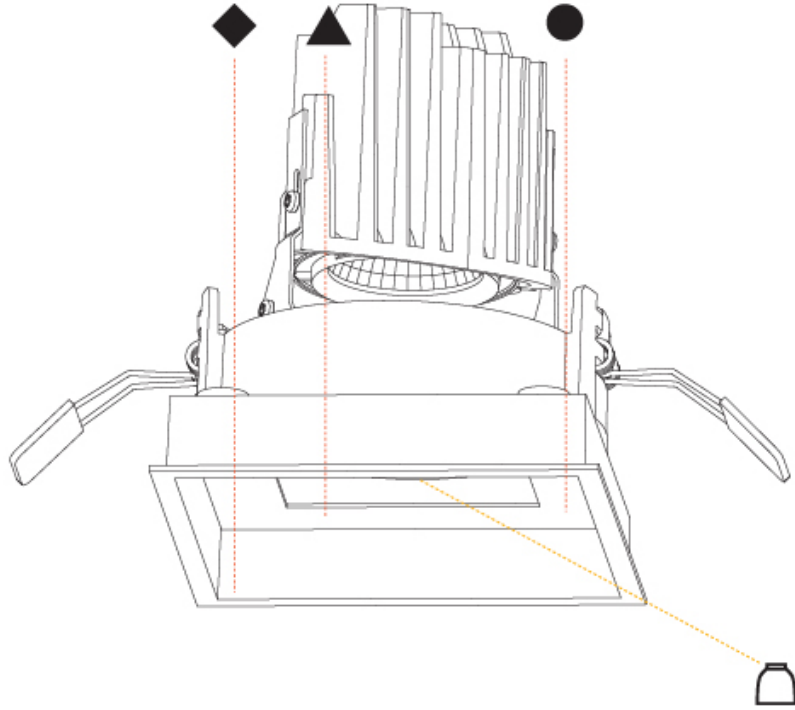

BIONIQ SQUARE DEEP COMFORT RECESSED

A35371-

For Color / Finish Chart & Symbology see Appendix or product page downloadable area.

	27K	35K	30K	40K	°K
Color Temperature	2700K	3500K	3000K	4000K	
Reflector	20	40	60		
	20°	40°	60°		

ORDER-EXAMPLE: °K
L3XXXX- 02 02 02 30K 20
Black Black Black 3000K 20°