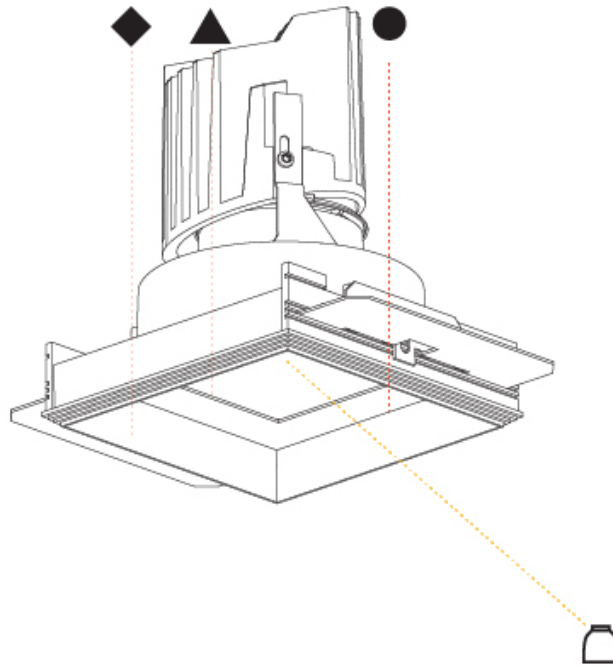

BIONIQ SQUARE DEEP COMFORT TRIMLESS

A35533-

PROJECT

TYPE

SPECIFIER

QUANTITY

DATE

BIONIQ SQUARE DEEP RECESSED