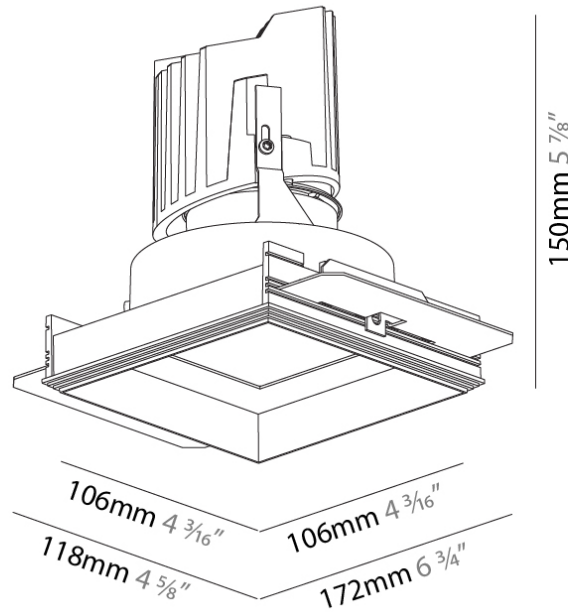

ELECTRICAL

Lamp Type: LED (Zhaga Standard)
Input Wattage (W): 15.5
Total Output Wattage (W): 14.5
Dimming: Tri-Mode (Non-Dimming and Phase Dimming (120Vac only) and 0-10V Dimming)
Driver Included: No
Driver Location: Recessed Housing
Driver Type: Constant Current - Universal
Driver Class: Class 2
Housing: See components
Input Voltage (V): 120 - 277
Constant Current (MA): 500

LED

Number of LEDs: 1
Color Temperature (°K): 2700 / 3000 / 3500 / 4000
Max. Delivered Lumen (lm): 940 / 980 / 1029 / 1050
Nominal Lumen (lm): 1386 / 1438 / 1511 / 1542
CRI: >90 CRI
Efficiency (%): 87.9 / 88.4 / 87.9
Lamp Life (hrs): 50000
Upon Request: RGB-W Tunable White Special Color Temperature Special LED

OPTICAL

Reflector: 20 / 40 / 60
Upon Request: Special Beam Angles

RATINGS AND CERTIFICATIONS

382, F 416-247-9319, www.zaneen.com

Created by Zaneen for North American markets. At the end of the existing Model #. For assistance on 'custom' specifications, contact zteam@zaneen.com. In a constant effort to supply the best product, we reserve the right to change specifications or materials without notice. The most recent specification sheets are found at zaneen.com

IP rating: IP20