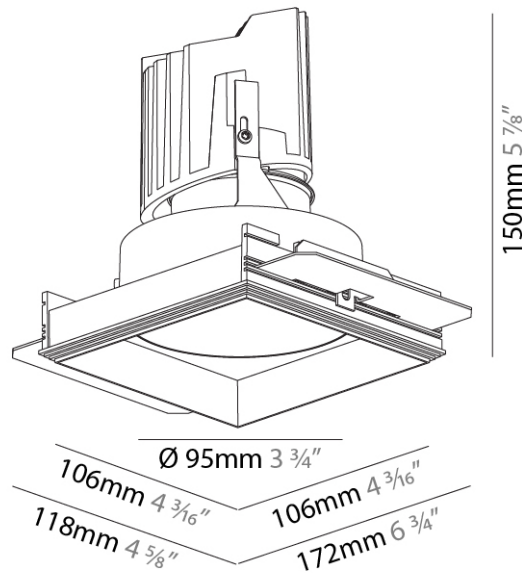

PHYSICAL

Shape: Square
Diameter (mm): 95
Diameter (in): 3 3/4
Length (mm): 106
Length (in): 4 3/16
Width (mm): 106
Width (in): 4 3/16
Depth (mm): 150
Depth (in): 5 7/8

Ceiling Thickness (mm): 10 / 12.5 / 15 / 25
Ceiling Thickness (in): 3/8 or 1/2 or 9/16 or 1

Min. Recessing Depth (mm): 170
Min. Recessing Depth (in): 6 11/16
Light Distribution: Downlight

Weight (kg): 0.705
Weight (lbs): 1.55

Fixture Finish: SSR / BKV / CWI / CRY / HAB / UFT / ITA / RUA / FTG / MYG / LOD / PUS / FRO / FUP / KIA / POP / BLS / SPG / MEY / GOH / GUM / CHC / COM / ABZ / JAG / OBR / MOS / ROR

Fixture Material: Aluminum Die Cast
Cut-out Measurements: 120mm / 4 3/4" x 120mm / 4 3/4"
Upon Request: Unique Ceiling Thickness

ELECTRICAL

Lamp Type: LED (Zhaga Standard)
Input Wattage (W): 15.5
Total Output Wattage (W): 14.5
Dimming: Tri-Mode (Non-Dimming and Phase Dimming (120Vac only) and 0-10V Dimming)
Driver Included: No
Driver Location: Recessed Housing
Driver Type: Constant Current - Universal
Driver Class: Class 2
Housing: See components
Input Voltage (V): 120 - 277
Constant Current (MA): 500

LED

Number of LEDs: 1
Color Temperature (°K): 2700 / 3000 / 3500 / 4000
Max. Delivered Lumen (lm): 940 / 980 / 1029 / 1050
Nominal Lumen (lm): 1386 / 1438 / 1511 / 1542
CRI: >90 CRI
Efficiency (%): 87.9 / 88.4 / 87.9
Lamp Life (hrs): 50000

Upon Request: RGB-W Tunable White Special Color Temperature Special LED

OPTICAL

Reflector: 20 / 40 / 60
Upon Request: Special Beam Angles

RATINGS AND CERTIFICATIONS
ZANEEN® © 2024, 1901-3382, F 416-247-9319, www.zaneen.com

Available for international specifications by adding 'INT' at the end of the existing Model #. For assistance on 'custom' specifications, contact zteam@zaneen.com.
In a constant effort to supply the best product, we reserve the right to change specifications or materials without notice. The most recent specification sheets are found at zaneen.com
IP rating: IP20