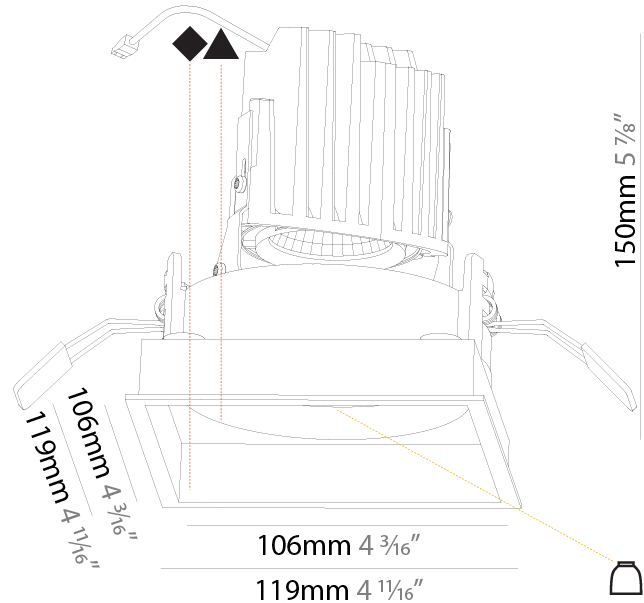

GENERAL

Series: Bioniq
Subseries: Bioniq Square Deep
Brand: Prolicht
Division: Architectural
Mounting Type: Recessed
Mounting Location: Ceiling
Subcategory: Downlight

PHYSICAL

Shape: Square
Length (mm): 119
Length (in): 4 ¹¹/₁₆
Width (mm): 119
Width (in): 4 ¹¹/₁₆
Depth (mm): 150
Depth (in): 5 ⁷/₈
Ceiling Thickness (mm): 10 / 12.5 / 15
Ceiling Thickness (in): 3/8 or 1/2 or 9/16
Min. Recessing Depth (mm): 170
Min. Recessing Depth (in): 6 ¹¹/₁₆
Light Distribution: Downlight
Weight (kg): 0.592
Weight (lbs): 1.31
Fixture Finish: SSR / BKV / CWI / CRY / HAB / UFT / ITA / RUA / FTG / MYG / LOD / PUS / FRO / FUP / KIA / POP / BLS / SPG / MEY / GOH / GUM / CHC / COM / ABZ / JAG / OBR / MOS / ROR
Fixture Material: Aluminum Die Cast
Cut-out Measurements: 114mm / 4 1/2" x 114mm / 4 1/2"

ELECTRICAL

Lamp Type: LED (Zhaga Standard)
Total Output Wattage (W): 15
Dimming: Dali Dimming
Driver Included: No
Driver Location: Recessed Housing
Driver Type: Constant Current 120Vac
Housing: See components
Input Voltage (V): 120
Constant Current (MA): 350

LED

Number of LEDs: 1
Color Temperature (°K): Warm Dim
Max. Delivered Lumen (lm): 760
Nominal Lumen (lm): 1140
CRI: >90 CRI
Lamp Life (hrs): 50000

OPTICAL

Reflector°: 20 / 40 / 60
Adjustability: Rotational 355°; Tilt 30°

RATINGS AND CERTIFICATIONS

Certified By: Certified for North American Standards
IP rating: IP20