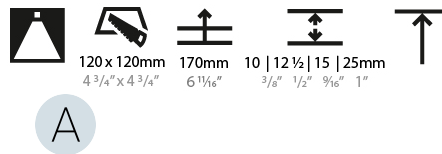

ELECTRICAL

Lamp Type: LED (Zhaga Standard)
Input Wattage (W): 16.5
Total Output Wattage (W): 14.7
Dimming: Dali Dimming
Driver Included: No
Driver Location: Recessed Housing
Driver Type: Constant Current - 120Vac
Driver Class: Class 2
Housing: See Components
Input Voltage (V): 120
Constant Current (MA): 350

LED

Number of LEDs: 1
Max. Delivered Lumen (lm): 770
Nominal Lumen (lm): 1140
CRI: >90 CRI
Lamp Life (hrs): 50000
Upon Request: RGB-W Tunable White Special Color Temperature Special LED

OPTICAL

Reflector*: 20 / 40 / 60
Upon Request: Special Beam Angles

RATINGS AND CERTIFICATIONS

Certified By: Certified for North American Standards

IP rating: IP20
Zaneen Company Inc. © 2024, T 1800-388-3382, F 416-247-9319, www.zaneen.com

Available for International specifications by adding 'INT' at the end of the existing Model #. For assistance on 'custom' specifications, contact zteam@zaneen.com. In a constant effort to supply the best product, we reserve the right to change specifications or materials without notice. The most recent specification sheets are found at zaneen.com