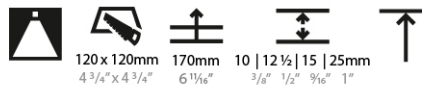

ELECTRICAL

Lamp Type: LED (Zhaga Standard)
Input Wattage (W): 15.5
Total Output Wattage (W): 14.5
Dimming: Tri-Mode (Non-Dimming and Phase Dimming (120Vac only) and 0-10V Dimming)
Driver Included: No
Driver Location: Recessed Housing
Driver Type: Constant Current - Universal
Driver Class: Class 2
Housing: See components
Input Voltage (V): 120 - 277
Constant Current (MA): 500

LED

Number of LEDs: 1
Color Temperature (°K): 2700 / 3000 / 3500 / 4000
Max. Delivered Lumen (lm): 940 / 980 / 1029 / 1050
Nominal Lumen (lm): 1386 / 1438 / 1511 / 1542
CRI: >90 CRI
Efficiency (%): 87.9 / 88.4 / 87.9
Lamp Life (hrs): 50000
Upon Request: RGB-W Tunable White Special Color Temperature Special LED

OPTICAL

Reflector*: 20 / 40 / 60
Upon Request: Special Beam Angles

RATINGS AND CERTIFICATIONS

Available for international specifications by adding 'INT' at the end of the existing Model #. For assistance on 'custom' specifications, contact zteam@zaneen.com. In a constant effort to supply the best product, we reserve the right to change specifications or materials without notice. The most recent specification sheets are found at zaneen.com

IP rating: IP20