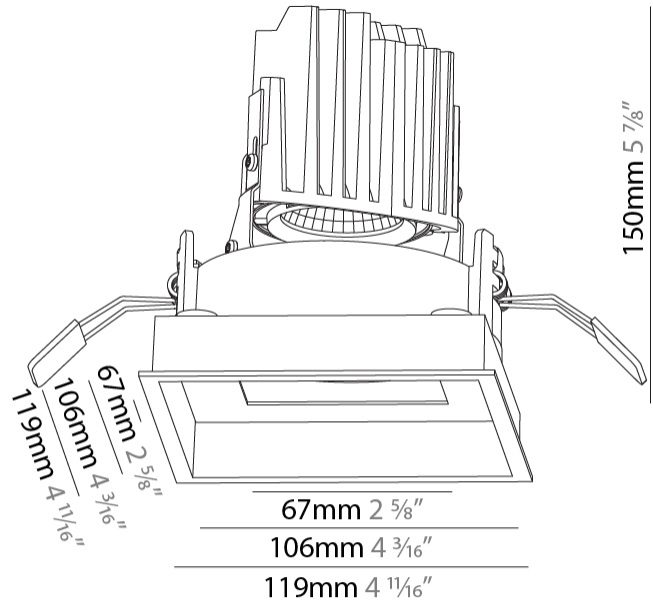

GENERAL

Series: Bioniq
Subseries: Bioniq Square Deep Comfort
Brand: Prolicht
Division: Architectural
Mounting Type: Recessed
Mounting Location: Ceiling
Subcategory: Downlight

PHYSICAL

Shape: Square
Length (mm): 119
Length (in): 4 11/16
Width (mm): 119
Width (in): 4 11/16
Depth (mm): 150
Depth (in): 5 7/8
Ceiling Thickness (mm): 10 / 12.5 / 15
Ceiling Thickness (in): 3/8 or 1/2 or 9/16
Min. Recessing Depth (mm): 170
Min. Recessing Depth (in): 6 11/16
Light Distribution: Downlight
Weight (kg): 0.656
Weight (lbs): 1.45
Fixture Finish: SSR / BKV / CWI / CRY / HAB / UFT / ITA / RUA / FTG / MYG / LOD / PUS / FRO / FUP / KIA / POP / BLS / SPG / MEY / GOH / GUM / CHC / COM / ABZ / JAG / OBR / MOS / ROR
Fixture Material: Aluminum Die Cast
Cut-out Measurements: 114mm / 4 1/2" x 114mm / 4 1/2"

ELECTRICAL

Lamp Type: LED (Zhaga Standard)
Total Output Wattage (W): 15
Dimming: Dali Dimming
Driver Included: No
Driver Location: Recessed Housing
Driver Type: Constant Current - 120Vac
Housing: See components
Input Voltage (V): 120
Constant Current (MA): 350

LED

Number of LEDs: 1
Color Temperature (°K): Warm Dim
Max. Delivered Lumen (lm): 760
Nominal Lumen (lm): 1140
CRI: >90 CRI
Lamp Life (hrs): 50000

OPTICAL

Reflector: 20 / 40 / 60

RATINGS AND CERTIFICATIONS

Certified By: Certified for North American Standards
IP rating: IP20