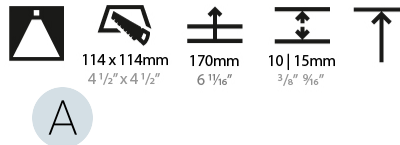

GENERAL

Series: Bioniq
Subseries: Bioniq Square Deep Comfort
Brand: Prolicht
Division: Architectural
Mounting Type: Recessed
Mounting Location: Ceiling
Subcategory: Downlight

PHYSICAL

Shape: Square
Length (mm): 119
Length (in): 4 11/16
Width (mm): 119
Width (in): 4 11/16
Depth (mm): 150
Depth (in): 5 7/8
Ceiling Thickness (mm): 10 / 12.5 / 15
Ceiling Thickness (in): 3/8 or 1/2 or 9/16
Min. Recessing Depth (mm): 170
Min. Recessing Depth (in): 6 11/16
Light Distribution: Downlight
Weight (kg): 0.656
Weight (lbs): 1.45
Fixture Finish: SSR / BKV / CWI / CRY / HAB / UFT / ITA / RUA / FTG / MYG / LOD / PUS / FRO / FUP / KIA / POP / BLS / SPG / MEY / GOH / GUM / CHC / COM / ABZ / JAG / OBR / MOS / ROR
Fixture Material: Aluminum Die Cast
Cut-out Measurements: 114mm / 4 1/2" x 114mm / 4 1/2"

ELECTRICAL

Lamp Type: LED (Zhaga Standard)
Total Output Wattage (W): 15
Dimming: Dali Dimming
Driver Included: No
Driver Location: Recessed Housing
Driver Type: Constant Current - 120Vac
Housing: See components
Input Voltage (V): 120
Constant Current (MA): 350

LED

Number of LEDs: 1
Color Temperature (°K): Warm Dim
Max. Delivered Lumen (lm): 760
Nominal Lumen (lm): 1140
CRI: >90 CRI
Lamp Life (hrs): 50000

OPTICAL

Reflector: 20 / 40 / 60

RATINGS AND CERTIFICATIONS

Certified By: Certified for North American Standards
IP rating: IP20