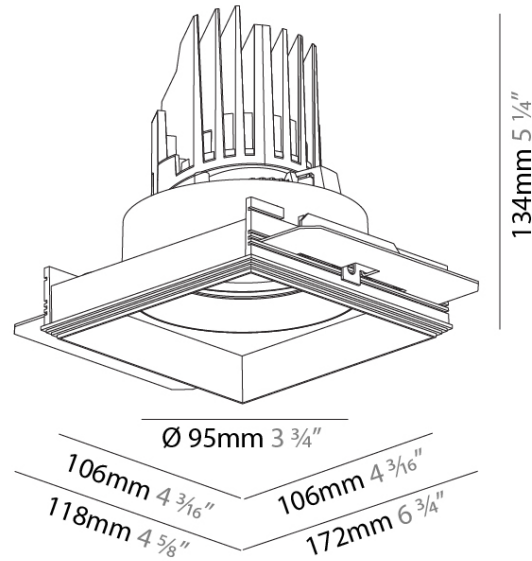

ELECTRICAL

Lamp Type: LED (Zhaga Standard)
Input Wattage (W): 13.2 (2700K) / 16.5
Total Output Wattage (W): 12 (2700K) / 15
Dimming: Tri-Mode (Non-Dimming and Phase Dimming (120Vac only) and 0-10V Dimming)
Driver Included: No
Driver Location: Recessed Housing
Driver Type: Constant Current - Universal
Driver Class: Class 2
Housing: See components
Input Voltage (V): 120 - 277
Constant Current (MA): 350

LED

Number of LEDs: 1
Color Temperature (°K): 2700 / 3000 / 3500 / 4000
Max. Delivered Lumen (lm): 850 / 950 / 1019 / 1040
Nominal Lumen (lm): 960 / 1070 / 1156 / 1180
CRI: >90 CRI
Efficiency (%): 88.5
Lamp Life (hrs): 50000
Upon Request: RGB-W Tunable White Special Color Temperature Special LED

OPTICAL

Reflector: 10
Adjustability: Rotational 355°; Tilt 30°
Upon Request: Special Beam Angles

RATINGS AND CERTIFICATIONS

Available for international specifications by adding "INT" at the end of the existing Model #. For assistance on 'custom' specifications, contact zteam@zaneen.com. In a constant effort to supply the best product, we reserve the right to change specifications or materials without notice. The most recent specification sheets are found at zaneen.com
IP rating: IP20