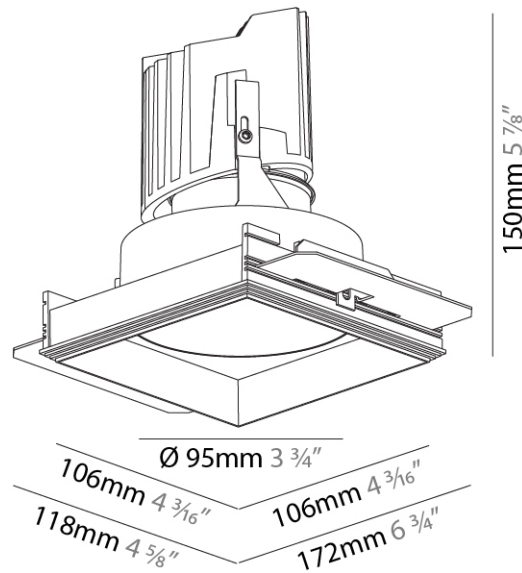

PHYSICAL

Shape: Square
Diameter (mm): 95
Diameter (in): 3 3/4
Length (mm): 106
Length (in): 4 3/16
Width (mm): 106
Width (in): 4 3/16
Depth (mm): 150
Depth (in): 5 7/8
Ceiling Thickness (mm): 10 / 12.5 / 15 / 25
Ceiling Thickness (in): 3/8 or 1/2 or 9/16 or 1
Min. Recessing Depth (mm): 170
Min. Recessing Depth (in): 6 11/16
Light Distribution: Downlight
Weight (kg): 0.705
Weight (lbs): 1.55
Fixture Finish: SSR / BKV / CWI / CRY / HAB / UFT / ITA / RUA / FTG / MYG / LOD / PUS / FRO / FUP / KIA / POP / BLS / SPG / MEY / GOH / GUM / CHC / COM / ABZ / JAG / OBR / MOS / ROR
Fixture Material: Aluminum Die Cast
Cut-out Measurements: 120mm / 4 3/4" x 120mm / 4 3/4"
Upon Request: Unique Ceiling Thickness

ELECTRICAL

Lamp Type: LED (Zhaga Standard)
Input Wattage (W): 15.5
Total Output Wattage (W): 14.5
Dimming: Tri-Mode (Non-Dimming and Phase Dimming (120Vac only) and 0-10V Dimming)
Driver Included: No
Driver Location: Recessed Housing
Driver Type: Constant Current - Universal
Driver Class: Class 2
Housing: See components
Input Voltage (V): 120 - 277
Constant Current (MA): 500

LED

Number of LEDs: 1
Color Temperature (°K): 2700 / 3000 / 3500 / 4000
Max. Delivered Lumen (lm): 940 / 980 / 1029 / 1050
Nominal Lumen (lm): 1386 / 1438 / 1511 / 1542
CRI: >90 CRI
Efficiency (%): 87.9 / 88.4 / 87.9
Lamp Life (hrs): 50000
Upon Request: RGB-W Tunable White Special Color Temperature Special LED

OPTICAL

Reflector°: 20 / 40 / 60
Upon Request: Special Beam Angles

RATINGS AND CERTIFICATIONS
© 2024 Zaneen Lighting, Inc. 1-800-338-3382, F 416-247-9319, www.zaneen.com

Available for international specifications by adding 'INT' at the end of the existing Model #. For assistance on 'custom' specifications, contact zteam@zaneen.com.
In a constant effort to supply the best product, we reserve the right to change specifications or materials without notice. The most recent specification sheets are found at zaneen.com
IP rating: IP20