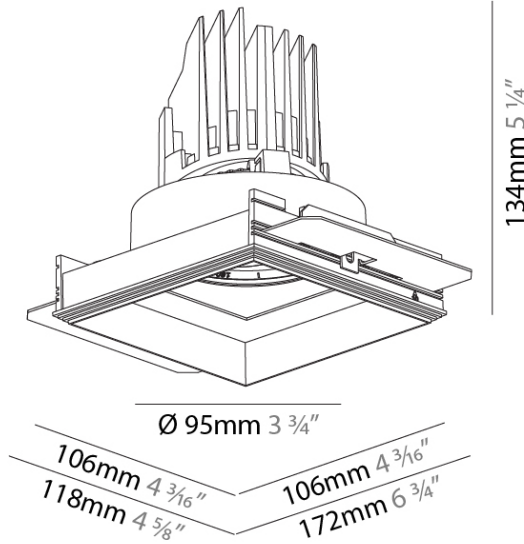

ELECTRICAL

Lamp Type: LED (Zhaga Standard)

Input Wattage (W): 13.2 / 16.5

Total Output Wattage (W): 12.1 / 14.7

Dimming: Tri-Mode (Non-Dimming and Phase Dimming (120Vac only) and 0-10V Dimming)

Driver Included: No

Driver Location: Recessed Housing

Driver Type: Constant Current - Universal

Driver Class: Class 2

Housing: See components

Input Voltage (V): 120 - 277

Constant Current (MA): 350

LED

Number of LEDs: 1

Color Temperature (°K): 2700 / 3000 / 3500 / 4000

Max. Delivered Lumen (lm): 850 / 950 / 1019 / 1040

Nominal Lumen (lm): 960 / 1070 / 1156 / 1180

CRI: >90 CRI

Efficiency (%): 88.5

Lamp Life (hrs): 50000

Upon Request: RGB-W Tunable White Special Color Temperature Special LED

OPTICAL

Reflector: 10

Adjustability: Rotational 355°; Tilt 30°

Upon Request: Special Beam Angles

Available for international specifications by adding "INT" at the end of the existing Model #. For assistance on 'custom' specifications, contact zteam@zaneen.com. In a constant effort to supply the best product, we reserve the right to change specifications or materials without notice. The most recent specification sheets are found at zaneen.com

IP rating: IP20