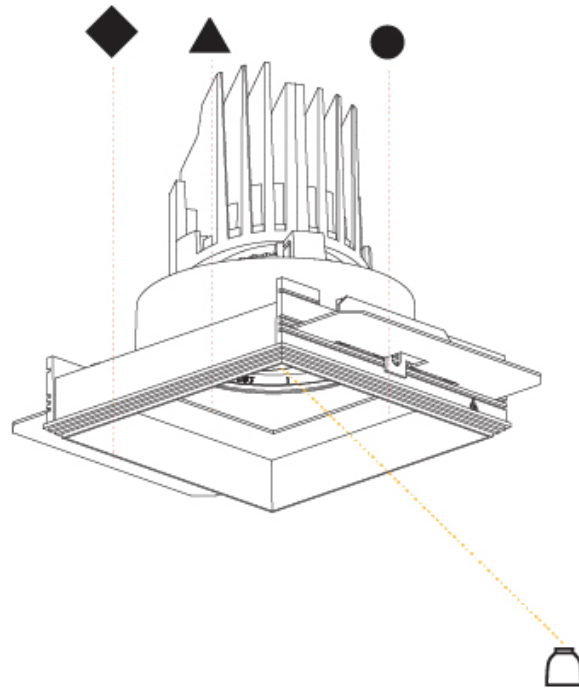

## BIONIQ SQUARE ADJUSTABLE COMFORT TRIMLESS

A35531-

PROJECT

TYPE

SPECIFIER

QUANTITY

DATE