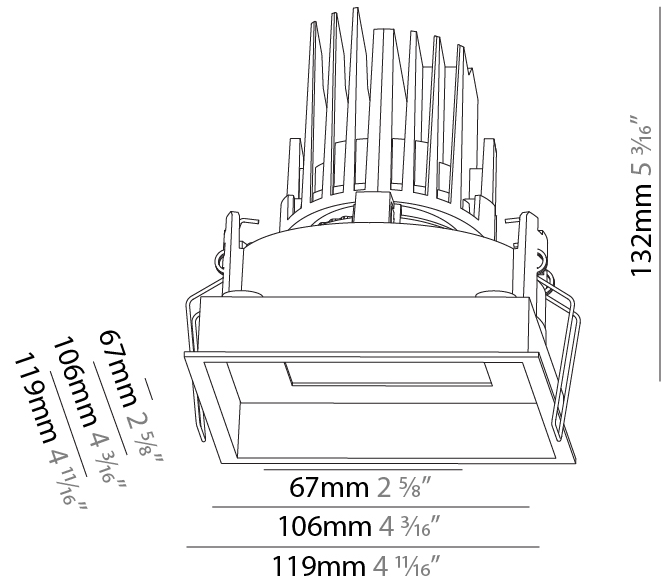

PHYSICAL

Shape: Square
Length (mm): 119
Length (in): 4 11/16
Width (mm): 119
Width (in): 4 11/16
Depth (mm): 132
Depth (in): 5 3/16
Ceiling Thickness (mm): 10 / 12.5 / 15
Ceiling Thickness (in): 3/8 or 1/2 or 9/16
Min. Recessing Depth (mm): 150
Min. Recessing Depth (in): 5 7/8
Light Distribution: Adjustable / Downlight
Weight (kg): 0.608
Weight (lbs): 1.34
Fixture Finish: SSR / BKV / CWI / CRY / HAB / UFT / ITA / RUA / FTG / MYG / LOD / PUS / FRO / FUP / KIA / POP / BLS / SPG / MEY / GOH / GUM / CHC / COM / ABZ / JAG / OBR / MOS / ROR
Fixture Material: Aluminum Die Cast
Cut-out Measurements: 114mm / 4 1/2" x 114mm / 4 1/2"

ELECTRICAL

Lamp Type: LED (Zhaga Standard)
Input Wattage (W): 13.2 / 16.5
Total Output Wattage (W): 12 / 14
Dimming: Tri-Mode (Non-Dimming and Phase Dimming (120Vac only) and 0-10V Dimming)
Driver Included: No
Driver Location: Recessed Housing
Driver Type: Constant Current - Universal
Driver Class: Class 2
Housing: See components
Input Voltage (V): 120 - 277
Constant Current (MA): 350

LED

Number of LEDs: 1
Color Temperature (°K): 2700 / 3000 / 3500 / 4000
Max. Delivered Lumen (lm): 850 / 950 / 1029 / 1050
Nominal Lumen (lm): 960 / 1070 / 1156 / 1180
CRI: >90 CRI
Lamp Life (hrs): 50000

OPTICAL

Reflector°: 14
Adjustability: Rotational 355°; Tilt 30°

RATINGS AND CERTIFICATIONS

Certified By: Certified for North American Standards
Zaneen Lighting Inc. © 2024, T 1800-388-3382, F 416-247-9319, www.zaneen.com