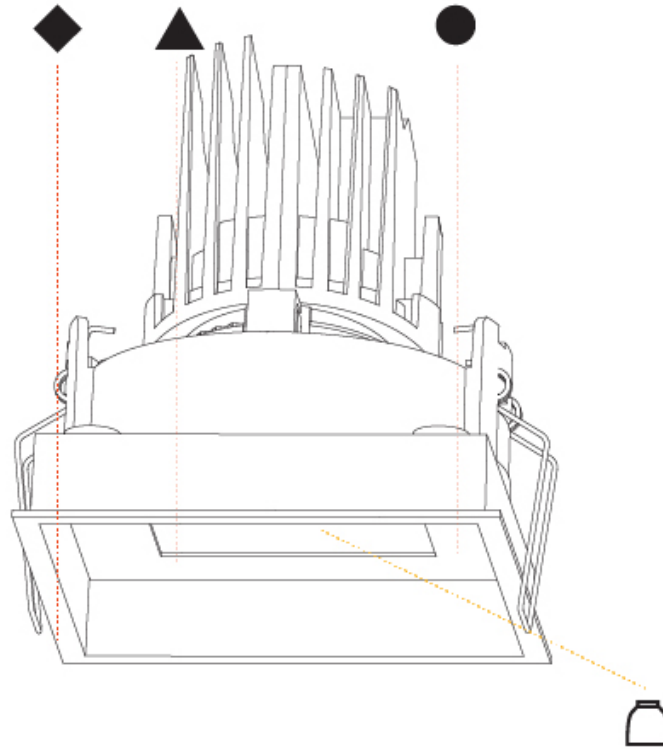

BIONIQ SQUARE ADJUSTABLE COMFORT RECESSED

A35551-

PROJECT

TYPE

SPECIFIER

QUANTITY

DATE

A