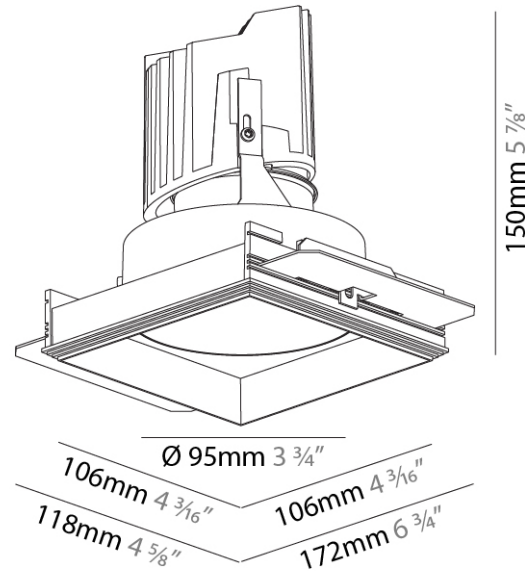

ELECTRICAL

Lamp Type: LED (Zhaga Standard)
Input Wattage (W): 15.5
Total Output Wattage (W): 14.5
Dimming: Tri-Mode (Non-Dimming and Phase Dimming (120Vac only) and 0-10V Dimming)
Driver Included: No
Driver Location: Recessed Housing
Driver Type: Constant Current - Universal
Driver Class: Class 2
Housing: See components
Input Voltage (V): 120 - 277
Constant Current (MA): 500

LED

Number of LEDs: 1
Color Temperature (°K): 2700 / 3000 / 3500 / 4000
Max. Delivered Lumen (lm): 940 / 980 / 1029 / 1050
Nominal Lumen (lm): 1386 / 1438 / 1511 / 1542
CRI: >90 CRI
Efficiency (%): 87.9 / 88.4 / 87.9
Lamp Life (hrs): 50000
Upon Request: RGB-W Tunable White Special Color Temperature Special LED

OPTICAL

Reflector°: 20 / 40 / 60
Upon Request: Special Beam Angles

RATINGS AND CERTIFICATIONS

Available for international specifications by adding 'INT' at the end of the existing Model #. For assistance on 'custom' specifications, contact zteam@zaneen.com. In a constant effort to supply the best product, we reserve the right to change specifications or materials without notice. The most recent specification sheets are found at zaneen.com

IP rating: IP20