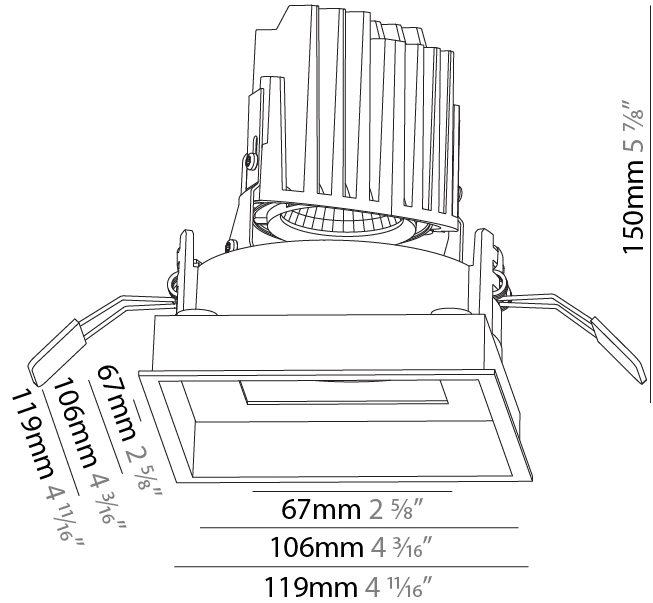

PHYSICAL

Shape: Square
Length (mm): 119
Length (in): 4 11/16
Width (mm): 119
Width (in): 4 11/16
Depth (mm): 150
Depth (in): 5 7/8
Ceiling Thickness (mm): 10 / 12.5 / 15
Ceiling Thickness (in): 3/8 or 1/2 or 9/16
Min. Recessing Depth (mm): 170
Min. Recessing Depth (in): 6 11/16
Light Distribution: Downlight
Weight (kg): 0.69
Weight (lbs): 1.5
Fixture Finish: SSR / BKV / CWI / CRY / HAB / UFT / ITA / RUA / FTG / MYG / LOD / PUS / FRO / FUP / KIA / POP / BLS / SPG / MEY / GOH / GUM / CHC / COM / ABZ / JAG / OBR / MOS / ROR
Fixture Material: Aluminum Die Cast
Cut-out Measurements: 114mm / 4 1/2" x 114mm / 4 1/2"

ELECTRICAL

Lamp Type: LED (Zhaga Standard)
Input Wattage (W): 16.5
Total Output Wattage (W): 14
Dimming: Tri-Mode (Non-Dimming and Phase Dimming (120Vac only) and 0-10V Dimming)
Driver Included: No
Driver Location: Recessed Housing
Driver Type: Constant Current - Universal
Driver Class: Class 2
Input Voltage (V): 120 - 277
Constant Current (MA): 350

LED

Number of LEDs: 1
Color Temperature (°K): 2700 / 3000 / 3500 / 4000
Max. Delivered Lumen (lm): 940 / 980 / 1029 / 1050
Nominal Lumen (lm): 1386 / 1438 / 1511 / 1542
CRI: >90 CRI
Lamp Life (hrs): 50000

OPTICAL

Reflector: 20 / 40 / 60

RATINGS AND CERTIFICATIONS

Certified By: Certified for North American Standards
IP rating: IP20