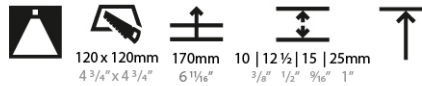

ELECTRICAL

Lamp Type: LED (Zhaga Standard)
Input Wattage (W): 15.5
Total Output Wattage (W): 14.5
Dimming: Tri-Mode (Non-Dimming and Phase Dimming (120Vac only) and 0-10V Dimming)
Driver Included: No
Driver Location: Recessed Housing
Driver Type: Constant Current - Universal
Driver Class: Class 2
Housing: See components
Input Voltage (V): 120 - 277
Constant Current (MA): 500

LED

Number of LEDs: 1
Color Temperature (°K): 2700 / 3000 / 3500 / 4000
Max. Delivered Lumen (lm): 940 / 980 / 1029 / 1050
Nominal Lumen (lm): 1386 / 1438 / 1511 / 1542
CRI: >90 CRI
Efficiency (%): 87.9 / 88.4 / 87.9
Lamp Life (hrs): 50000
Upon Request: RGB-W Tunable White Special Color Temperature Special LED

OPTICAL

Reflector°: 20 / 40 / 60
Upon Request: Special Beam Angles

RATINGS AND CERTIFICATIONS

Available for international specifications by adding 'INT' at the end of the existing Model #. For assistance on 'custom' specifications, contact zteam@zaneen.com. In a constant effort to supply the best product, we reserve the right to change specifications or materials without notice. The most recent specification sheets are found at zaneen.com

IP rating: IP20