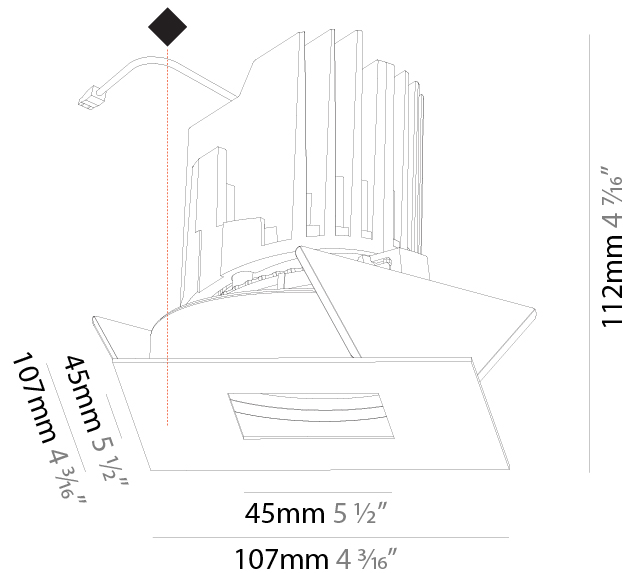

PHYSICAL

Shape: Square
Length (mm): 107
Length (in): 4 3/16
Width (mm): 107
Width (in): 4 3/16
Depth (mm): 112
Depth (in): 4 7/16
Ceiling Thickness (mm): 10 / 12.5 / 15
Ceiling Thickness (in): 3/8 or 1/2 or 9/16
Min. Recessing Depth (mm): 130
Min. Recessing Depth (in): 5 1/8
Light Distribution: Adjustable / Downlight
Weight (kg): 0.479
Weight (lbs): 1.06
Fixture Finish: SSR / BKV / CWI / CRY / HAB / UFT / ITA / RUA / FTG / MYG / LOD / PUS / FRO / FUP / KIA / POP / BLS / SPG / MEY / GOH / GUM / CHC / COM / ABZ / JAG / OBR / MOS / ROR
Fixture Material: Aluminum Die Cast
Cut-out Measurements: 98mm / 3 7/8"

ELECTRICAL

Lamp Type: LED (Zhaga Standard)
Input Wattage (W): 13.2 / 16.5
Total Output Wattage (W): 12 / 14
Dimming: Tri-Mode (Non-Dimming and Phase Dimming (120Vac only) and 0-10V Dimming)
Driver Included: No
Driver Location: Recessed Housing
Driver Type: Constant Current - Universal
Driver Class: Class 2
Housing: See components
Input Voltage (V): 120 - 277
Constant Current (MA): 350

LED

Number of LEDs: 1
Color Temperature (°K): 2700 / 3000 / 3500 / 4000
Max. Delivered Lumen (lm): 850 / 950 / 1019 / 1040
Nominal Lumen (lm): 960 / 1070 / 1156 / 1180
CRI: >90 CRI
Lamp Life (hrs): 50000

OPTICAL

Reflector°: 10
Adjustability: Rotational 355°; Tilt 30°

RATINGS AND CERTIFICATIONS

Certified By: Certified for North American Standards
IP rating: IP20