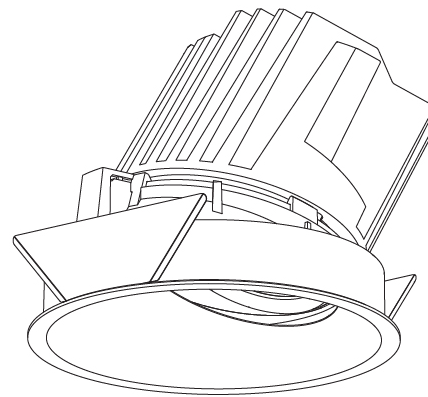

PHYSICAL

Shape: Round
Diameter (mm): 139
Diameter (in): 5 1/2
Height (mm): 126
Height (in): 4 15/16
Ceiling Thickness (mm): 10 / 12.5 / 15
Ceiling Thickness (in): 3/8 or 1/2 or 9/16
Min. Recessing Depth (mm): 140
Min. Recessing Depth (in): 5 1/2
Light Distribution: Adjustable / Asymmetric
Weight (kg): 0.816
Weight (lbs): 1.8
Fixture Finish: SSR / BKV / CWI / CRY / HAB / UFT / ITA / RUA / FTG / MYG / LOD / PUS / FRO / FUP / KIA / POP / BLS / SPG / MEY / GOH / GUM / CHC / COM / ABZ / JAG / OBR / MOS / ROR
Fixture Material: Aluminum Die Cast
Cut-out Measurements: 130mm / 5 1/8"

ELECTRICAL

Lamp Type: LED (Zhaga Standard)
Input Wattage (W): 28.6
Total Output Wattage (W): 26
Dimming: Tri-Mode (Non-Dimming and Phase Dimming (120Vac only) and 0-10V Dimming)
Driver Included: No
Driver Location: Recessed Housing
Driver Type: Constant Current - Universal
Driver Class: Class 2
Housing: See components
Input Voltage (V): 120 - 277
Constant Current (MA): 700

LED

Number of LEDs: 1
Color Temperature (°K): 2700 / 3000 / 3500 / 4000
Max. Delivered Lumen (lm): 2320 / 2380 / 2499 / 2550
Nominal Lumen (lm): 3210 / 3290 / 3459 / 3530
CRI: >90 CRI
Lamp Life (hrs): 50000

OPTICAL

Reflector: 20 / 25 / 40
Adjustability: Fixed

RATINGS AND CERTIFICATIONS

Certified By: Certified for North American Standards
IP rating: IP20