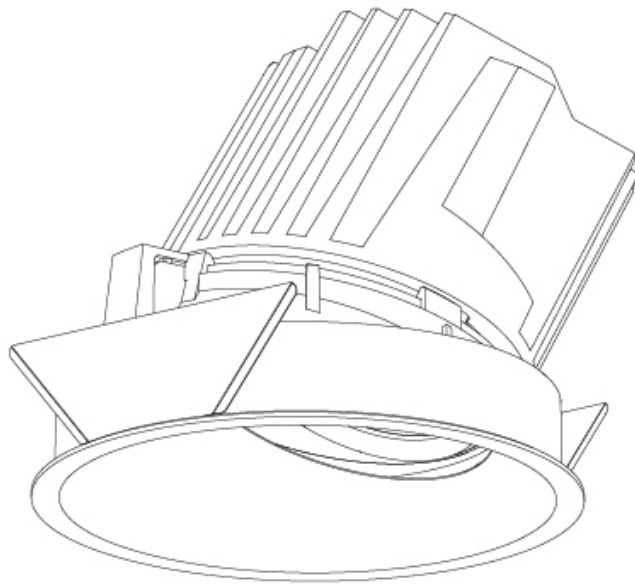

BIONIQ ROUND WALLWASH RECESSED

A35338-

PROJECT	_____
TYPE	_____
SPECIFIER	_____
QUANTITY	_____
DATE	_____