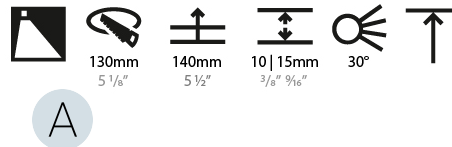

OPTICAL

Reflector°: 10
 Adjustability: Fixed

RATINGS AND CERTIFICATIONS

Certified By: Certified for North American Standards
 IP rating: IP20

126mm 4 15/16"

Ø 125mm 4 15/16"

Ø 139mm 5 1/2"

BIONIQ ROUND WALLWASH RECESSED