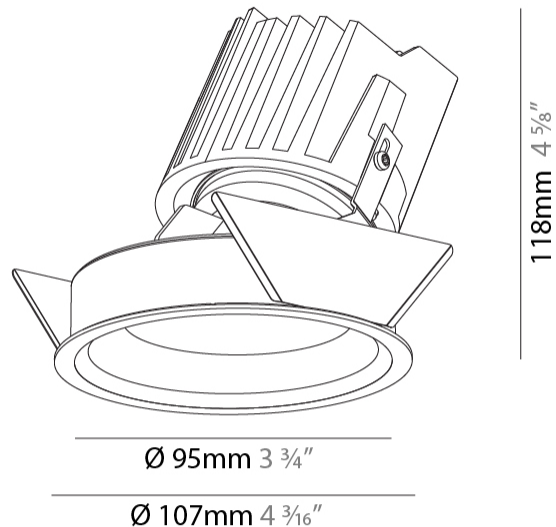

PHYSICAL

Shape: Round
Diameter (mm): 107
Diameter (in): 4 3/16
Height (mm): 118
Height (in): 4 5/8
Ceiling Thickness (mm): 10 / 12.5 / 15
Ceiling Thickness (in): 3/8 or 1/2 or 9/16
Min. Recessing Depth (mm): 140
Min. Recessing Depth (in): 5 1/2
Light Distribution: Adjustable / Asymmetric
Weight (kg): 0.473
Weight (lbs): 1.04
Fixture Finish: SSR / BKV / CWI / CRY / HAB / UFT / ITA / RUA / FTG / MYG / LOD / PUS / FRO / FUP / KIA / POP / BLS / SPG / MEY / GOH / GUM / CHC / COM / ABZ / JAG / OBR / MOS / ROR
Fixture Material: Aluminum Die Cast
Cut-out Measurements: 98mm / 3 7/8"

ELECTRICAL

Lamp Type: LED (Zhaga Standard)
Input Wattage (W): 16.5
Total Output Wattage (W): 14
Dimming: Tri-Mode (Non-Dimming and Phase Dimming (120Vac only) and 0-10V Dimming)
Driver Included: No
Driver Location: Recessed Housing
Driver Type: Constant Current - Universal
Driver Class: Class 2
Housing: See components
Input Voltage (V): 120 - 277
Constant Current (MA): 350

LED

Number of LEDs: 1
Color Temperature (°K): 2700 / 3000 / 3500 / 4000
Max. Delivered Lumen (lm): 1030 / 1070 / 1117 / 1140
Nominal Lumen (lm): 1386 / 1438 / 1511 / 1542
CRI: >90 CRI
Lamp Life (hrs): 50000

OPTICAL

Reflector: 20 / 40 / 60
Adjustability: Fixed

RATINGS AND CERTIFICATIONS

Certified By: Certified for North American Standards
IP rating: IP20