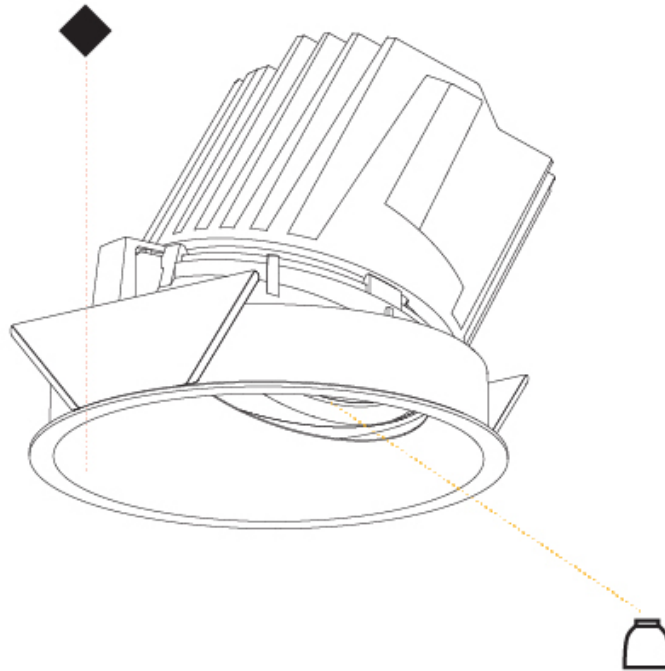

140mm
5 1/2"

10 | 15mm
3/8" 9/16"

30°

BIONIQ ROUND WALLWASH RECESSED

A35341-

PROJECT	_____
TYPE	_____
SPECIFIER	_____
QUANTITY	_____
DATE	_____

PROJECT	_____
TYPE	_____
SPECIFIER	_____
QUANTITY	_____
DATE	_____