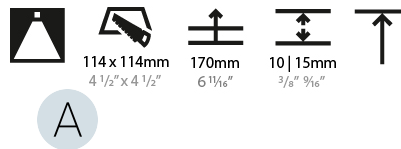

GENERAL

Series: Bioniq
Subseries: Bioniq Square Deep
Brand: Prolicht
Division: Architectural
Mounting Type: Recessed
Mounting Location: Ceiling
Subcategory: Downlight

PHYSICAL

Shape: Square
Length (mm): 119
Length (in): 4 11/16
Width (mm): 119
Width (in): 4 11/16
Depth (mm): 150
Depth (in): 5 7/8
Ceiling Thickness (mm): 10 / 12.5 / 15
Ceiling Thickness (in): 3/8 or 1/2 or 9/16
Min. Recessing Depth (mm): 170
Min. Recessing Depth (in): 6 11/16
Light Distribution: Downlight
Weight (kg): 0.592
Weight (lbs): 1.31
Fixture Finish: SSR / BKV / CWI / CRY / HAB / UFT / ITA / RUA / FTG / MYG / LOD / PUS / FRO / FUP / KIA / POP / BLS / SPG / MEY / GOH / GUM / CHC / COM / ABZ / JAG / OBR / MOS / ROR
Fixture Material: Aluminum Die Cast
Cut-out Measurements: 114mm / 4 1/2" x 114mm / 4 1/2"

ELECTRICAL

Lamp Type: LED (Zhaga Standard)
Total Output Wattage (W): 15
Dimming: Dali Dimming
Driver Included: No
Driver Location: Recessed Housing
Driver Type: Constant Current 120Vac
Housing: See components
Input Voltage (V): 120
Constant Current (MA): 350

LED

Number of LEDs: 1
Color Temperature (°K): Warm Dim
Max. Delivered Lumen (lm): 760
Nominal Lumen (lm): 1140
CRI: >90 CRI
Lamp Life (hrs): 50000

OPTICAL

Reflector°: 20 / 40 / 60
Adjustability: Rotational 355°; Tilt 30°

RATINGS AND CERTIFICATIONS

Certified By: Certified for North American Standards
IP rating: IP20