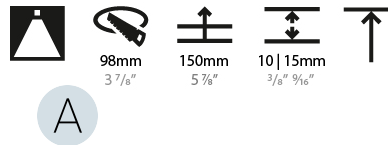

GENERAL

Series: Bioniq
Subseries: Bioniq Round Deep
Brand: Prolicht
Division: Architectural
Mounting Type: Recessed
Mounting Location: Ceiling
Subcategory: Downlight

PHYSICAL

Shape: Round
Diameter (mm): 107
Diameter (in): 4 3/16
Height (mm): 130
Height (in): 5 1/8
Ceiling Thickness (mm): 10 / 12.5 / 15
Ceiling Thickness (in): 3/8 or 1/2 or 9/16
Min. Recessing Depth (mm): 150
Min. Recessing Depth (in): 5 7/8
Light Distribution: Downlight
Weight (kg): 0.533
Weight (lbs): 1.18
Fixture Finish: SSR / BKV / CWI / CRY / HAB / UFT / ITA / RUA / FTG / MYG / LOD / PUS / FRO / FUP / KIA / POP / BLS / SPG / MEY / GOH / GUM / CHC / COM / ABZ / JAG / OBR / MOS / ROR
Fixture Material: Aluminum Die Cast
Cut-out Measurements: 98mm / 3 7/8"

ELECTRICAL

Lamp Type: LED (Zhaga Standard)
Input Wattage (W): 15.5
Total Output Wattage (W): 13
Dimming: Tri-Mode (Non-Dimming and Phase Dimming (120Vac only) and 0-10V Dimming)
Driver Included: No
Driver Location: Recessed Housing
Driver Type: Constant Current - Universal
Driver Class: Class 2
Housing: See components
Input Voltage (V): 120 - 277
Constant Current (MA): 500

LED

Number of LEDs: 1
Color Temperature (°K): 2700 / 3000 / 3500 / 4000
Max. Delivered Lumen (lm): 1140 / 1180 / 1245 / 1270
CRI: >90 CRI
Lamp Life (hrs): 50000

OPTICAL

Reflector°: 20 / 40 / 60

RATINGS AND CERTIFICATIONS

Certified By: Certified for North American Standards
IP rating: IP54