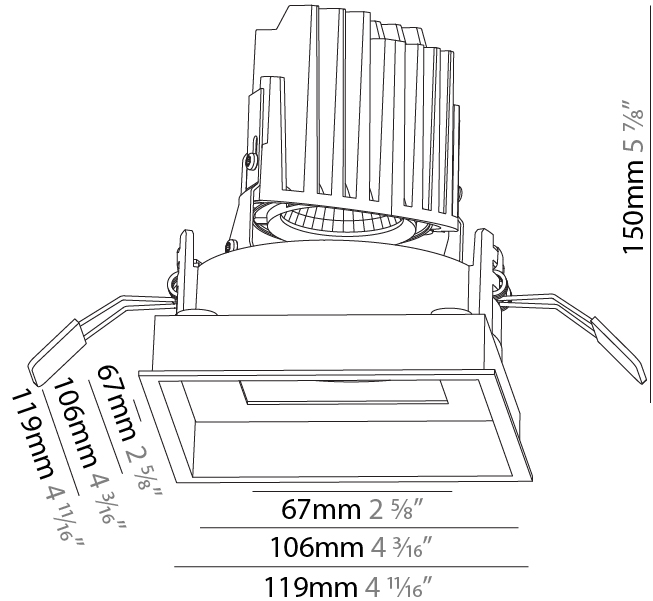

PHYSICAL

Shape: Square
Length (mm): 119
Length (in): 4 11/16
Width (mm): 119
Width (in): 4 11/16
Depth (mm): 150
Depth (in): 5 7/8
Ceiling Thickness (mm): 10 / 12.5 / 15
Ceiling Thickness (in): 3/8 or 1/2 or 9/16
Min. Recessing Depth (mm): 170
Min. Recessing Depth (in): 6 11/16
Light Distribution: Downlight
Weight (kg): 0.69
Weight (lbs): 1.5
Fixture Finish: SSR / BKV / CWI / CRY / HAB / UFT / ITA / RUA / FTG / MYG / LOD / PUS / FRO / FUP / KIA / POP / BLS / SPG / MEY / GOH / GUM / CHC / COM / ABZ / JAG / OBR / MOS / ROR
Fixture Material: Aluminum Die Cast
Cut-out Measurements: 114mm / 4 1/2" x 114mm / 4 1/2"

ELECTRICAL

Lamp Type: LED (Zhaga Standard)
Input Wattage (W): 16.5
Total Output Wattage (W): 14
Dimming: Tri-Mode (Non-Dimming and Phase Dimming (120Vac only) and 0-10V Dimming)
Driver Included: No
Driver Location: Recessed Housing
Driver Type: Constant Current - Universal
Driver Class: Class 2
Input Voltage (V): 120 - 277
Constant Current (MA): 350

LED

Number of LEDs: 1
Color Temperature (°K): 2700 / 3000 / 3500 / 4000
Max. Delivered Lumen (lm): 940 / 980 / 1029 / 1050
Nominal Lumen (lm): 1386 / 1438 / 1511 / 1542
CRI: >90 CRI
Lamp Life (hrs): 50000

OPTICAL

Reflector: 20 / 40 / 60

RATINGS AND CERTIFICATIONS

Certified By: Certified for North American Standards
IP rating: IP20