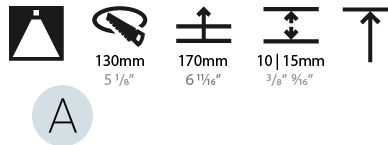

GENERAL

Series: Bioniq
Subseries: Bioniq Round Deep
Brand: Prolight
Division: Architectural
Mounting Type: Recessed
Mounting Location: Ceiling
Subcategory: Downlight

PHYSICAL

Shape: Round
Diameter (mm): 139
Diameter (in): 5 1/2
Height (mm): 151
Height (in): 5 15/16
Ceiling Thickness (mm): 10 / 12.5 / 15
Ceiling Thickness (in): 3/8 or 1/2 or 9/16
Min. Recessing Depth (mm): 170
Min. Recessing Depth (in): 6 11/16
Light Distribution: Downlight
Weight (kg): 0.951
Weight (lbs): 2.1
Fixture Finish: SSR / BKV / CWI / CRY / HAB / UFT / ITA / RUA / FTG / MYG / LOD / PUS / FRO / FUP / KIA / POP / BLS / SPG / MEY / GOH / GUM / CHC / COM / ABZ / JAG / OBR / MOS / ROR
Fixture Material: Aluminum Die Cast
Cut-out Measurements: 130mm / 5 1/8"

ELECTRICAL

Lamp Type: LED (Zhaga Standard)
Input Wattage (W): 28.6
Total Output Wattage (W): 26.4
Dimming: Tri-Mode (Non-Dimming and Phase Dimming (120Vac only) and 0-10V Dimming)
Driver Included: No
Driver Location: Recessed Housing
Driver Type: Constant Current - Universal
Driver Class: Class 2
Input Voltage (V): 120 - 277
Constant Current (MA): 700

LED

Number of LEDs: 1
Color Temperature (°K): 2700 / 3000 / 3500 / 4000
Max. Delivered Lumen (lm): 1890 / 1940 / 2038 / 2080
Nominal Lumen (lm): 3210 / 3290 / 3459 / 3530
CRI: >90 CRI
Efficiency (%): 0.631
Lamp Life (hrs): 50000

OPTICAL

Reflector: 20 / 25 / 40

RATINGS AND CERTIFICATIONS

Certified By: Certified for North American Standards
IP rating: IP54