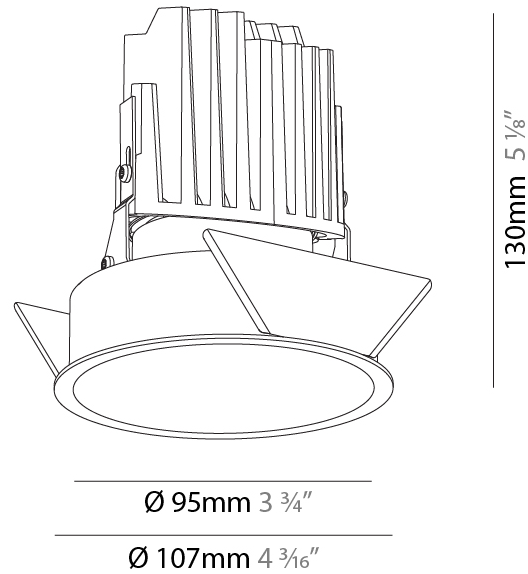

GENERAL

Series: Bioniq
Subseries: Bioniq Round Deep
Brand: Prolicht
Division: Architectural
Mounting Type: Recessed
Mounting Location: Ceiling
Subcategory: Downlight

PHYSICAL

Shape: Round
Diameter (mm): 107
Diameter (in): 4 3/16
Height (mm): 130
Height (in): 5 1/8
Ceiling Thickness (mm): 10 / 12.5 / 15
Ceiling Thickness (in): 3/8 or 1/2 or 9/16
Min. Recessing Depth (mm): 150
Min. Recessing Depth (in): 5 7/8
Light Distribution: Downlight
Weight (kg): 0.533
Weight (lbs): 1.18
Fixture Finish: SSR / BKV / CWI / CRY / HAB / UFT / ITA / RUA / FTG / MYG / LOD / PUS / FRO / FUP / KIA / POP / BLS / SPG / MEY / GOH / GUM / CHC / COM / ABZ / JAG / OBR / MOS / ROR
Fixture Material: Aluminum Die Cast
Cut-out Measurements: 98mm / 3 7/8"

ELECTRICAL

Lamp Type: LED (Zhaga Standard)
Input Wattage (W): 15.5
Total Output Wattage (W): 13
Dimming: Tri-Mode (Non-Dimming and Phase Dimming (120Vac only) and 0-10V Dimming)
Driver Included: No
Driver Location: Recessed Housing
Driver Type: Constant Current - Universal
Driver Class: Class 2
Housing: See components
Input Voltage (V): 120 - 277
Constant Current (MA): 500

LED

Number of LEDs: 1
Color Temperature (°K): 2700 / 3000 / 3500 / 4000
Max. Delivered Lumen (lm): 1140 / 1180 / 1245 / 1270
CRI: >90 CRI
Lamp Life (hrs): 50000

OPTICAL

Reflector°: 20 / 40 / 60

RATINGS AND CERTIFICATIONS

Certified By: Certified for North American Standards
IP rating: IP54