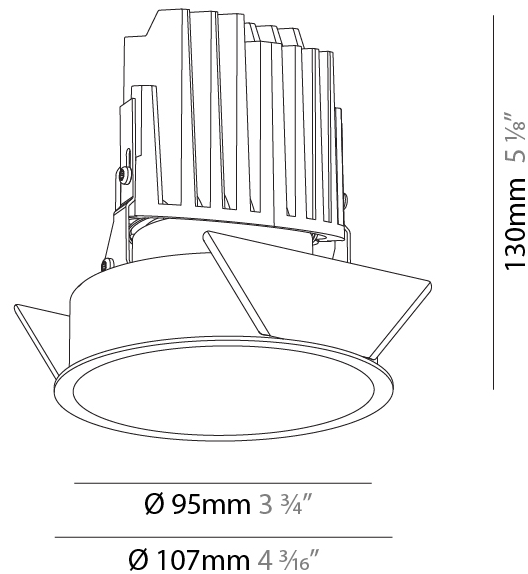

GENERAL

Series: Bioniq
Subseries: Bioniq Round Deep
Brand: Prolicht
Division: Architectural
Mounting Type: Recessed
Mounting Location: Ceiling
Subcategory: Downlight

PHYSICAL

Shape: Round
Diameter (mm): 107
Diameter (in): 4 3/16
Height (mm): 130
Height (in): 5 1/8
Ceiling Thickness (mm): 10 / 12.5 / 15
Ceiling Thickness (in): 3/8 or 1/2 or 9/16
Min. Recessing Depth (mm): 150
Min. Recessing Depth (in): 5 7/8
Light Distribution: Downlight
Weight (kg): 0.506
Weight (lbs): 1.12
Fixture Finish: SSR / BKV / CWI / CRY / HAB / UFT / ITA / RUA / FTG / MYG / LOD / PUS / FRO / FUP / KIA / POP / BLS / SPG / MEY / GOH / GUM / CHC / COM / ABZ / JAG / OBR / MOS / ROR
Fixture Material: Aluminum Die Cast
Cut-out Measurements: 98mm / 3 7/8"

ELECTRICAL

Lamp Type: LED (Zhaga Standard)
Total Output Wattage (W): 15
Dimming: Dali Dimming
Driver Included: No
Driver Location: Recessed Housing
Driver Type: Constant Current - 120Vac
Housing: See components
Input Voltage (V): 120
Constant Current (MA): 350

LED

Number of LEDs: 1
Color Temperature (°K): Warm Dim
Max. Delivered Lumen (lm): 760
Nominal Lumen (lm): 1140
CRI: >90 CRI

OPTICAL

Reflector: 20 / 40 / 60

RATINGS AND CERTIFICATIONS

Certified By: Certified for North American Standards
IP rating: IP20

PROJECT
TYPE
SPECIFIER
QUANTITY
DATE