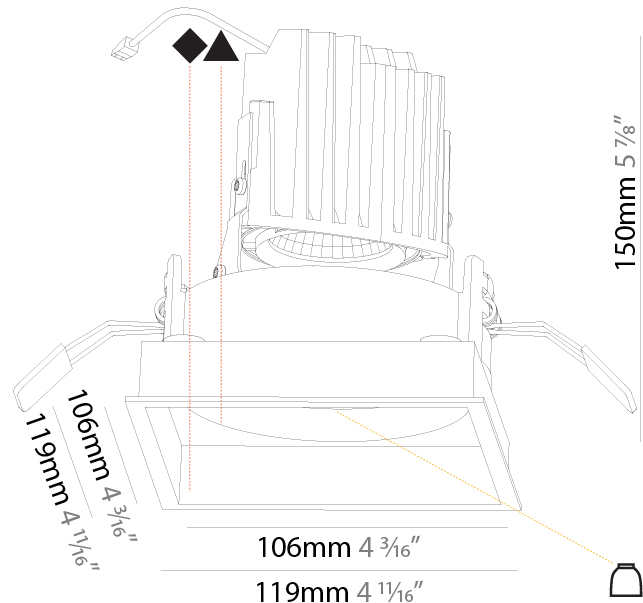

GENERAL

Series: Bioniq
Subseries: Bioniq Square Deep
Brand: Prolicht
Division: Architectural
Mounting Type: Recessed
Mounting Location: Ceiling
Subcategory: Downlight

PHYSICAL

Shape: Square
Length (mm): 119
Length (in): 4 11/16
Width (mm): 119
Width (in): 4 11/16
Depth (mm): 150
Depth (in): 5 7/8
Ceiling Thickness (mm): 10 / 12.5 / 15
Ceiling Thickness (in): 3/8 or 1/2 or 9/16
Min. Recessing Depth (mm): 170
Min. Recessing Depth (in): 6 11/16
Light Distribution: Downlight
Weight (kg): 0.626
Weight (lbs): 1.38
Fixture Finish: SSR / BKV / CWI / CRY / HAB / UFT / ITA / RUA / FTG / MYG / LOD / PUS / FRO / FUP / KIA / POP / BLS / SPG / MEY / GOH / GUM / CHC / COM / ABZ / JAG / OBR / MOS / ROR
Fixture Material: Aluminum Die Cast
Cut-out Measurements: 114mm / 4 1/2" x 114mm / 4 1/2"

ELECTRICAL

Lamp Type: LED (Zhaga Standard)
Input Wattage (W): 16.5
Total Output Wattage (W): 14
Dimming: Tri-Mode (Non-Dimming and Phase Dimming (120Vac only) and 0-10V Dimming)
Driver Included: No
Driver Location: Recessed Housing
Driver Type: Constant Current - Universal
Driver Class: Class 2
Input Voltage (V): 120 - 277
Constant Current (MA): 500

LED

Number of LEDs: 1
Color Temperature (°K): 2700 / 3000 / 3500 / 4000
Max. Delivered Lumen (lm): 940 / 980 / 1029 / 1050
Nominal Lumen (lm): 1386 / 1438 / 1511 / 1542
CRI: >90 CRI

OPTICAL

Reflector: 20 / 40 / 60

RATINGS AND CERTIFICATIONS

Certified By: Certified for North American Standards
IP rating: IP20