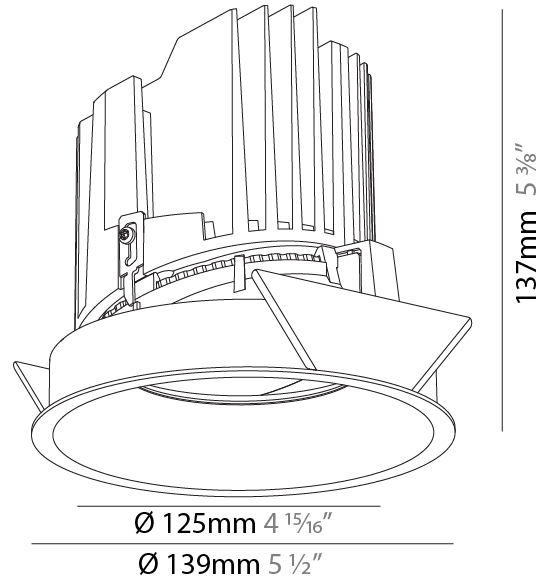

GENERAL

Series: Bioniq
 Subseries: Bioniq Round Adjustable
 Brand: Prolicht
 Division: Architectural
 Mounting Type: Recessed
 Mounting Location: Ceiling
 Subcategory: Downlight

PHYSICAL

Shape: Round
 Diameter (mm): 139
 Diameter (in): 5 1/2
 Height (mm): 137
 Height (in): 5 3/8
 Ceiling Thickness (mm): 10 / 12.5 / 15
 Ceiling Thickness (in): 3/8 or 1/2 or 9/16
 Min. Recessing Depth (mm): 150
 Min. Recessing Depth (in): 5 7/8
 Light Distribution: Adjustable / Downlight
 Weight (kg): 0.849
 Weight (lbs): 1.87
 Fixture Finish: SSR / BKV / CWI / CRY / HAB / UFT / ITA / RUA / FTG / MYG / LOD / PUS / FRO / FUP / KIA / POP / BLS / SPG / MEY / GOH / GUM / CHC / COM / ABZ / JAG / OBR / MOS / ROR
 Fixture Material: Aluminum Die Cast
 Cut-out Measurements: 130mm / 5 1/8"

GENERAL

Series: Bioniq
 Subseries: Bioniq Round Semi Adjustable
 Brand: Prolicht
 Division: Architectural
 Mounting Type: Recessed
 Mounting Location: Ceiling
 Subcategory: Downlight

PHYSICAL

Shape: Round
 Diameter (mm): 139
 Diameter (in): 5 1/2
 Height (mm): 137
 Height (in): 5 3/8
 Ceiling Thickness (mm): 10 / 12.5 / 15
 Ceiling Thickness (in): 3/8 or 1/2 or 9/16
 Min. Recessing Depth (mm): 150
 Min. Recessing Depth (in): 5 7/8
 Light Distribution: Adjustable / Downlight
 Weight (kg): 0.851
 Weight (lbs): 1.88
 Fixture Finish: SSR / BKV / CWI / CRY / HAB / UFT / ITA / RUA / FTG / MYG / LOD / PUS / FRO / FUP / KIA / POP / BLS / SPG / MEY / GOH / GUM / CHC / COM / ABZ / JAG / OBR / MOS / ROR
 Fixture Material: Aluminum Die Cast
 Cut-out Measurements: 130mm / 5 1/8"

LED

Number of LEDs: 1
 Color Temperature (°K): 2700 / 3000 / 3500 / 4000
 Max. Delivered Lumen (lm): 810 / 900 / 970 / 990
 Nominal Lumen (lm): 960 / 1070 / 1156 / 1180
 CRI: >90 CRI
 Efficiency (%): 0.905
 Lamp Life (hrs): 50000

OPTICAL

Reflector°: 10
 Adjustability: Rotational 355°; Tilt 10°

RATINGS AND CERTIFICATIONS

Certified By: Certified for North American Standards
 IP rating: IP54

BIONIQ ROUND SEMI ADJUSTABLE RECESSED

A35311-