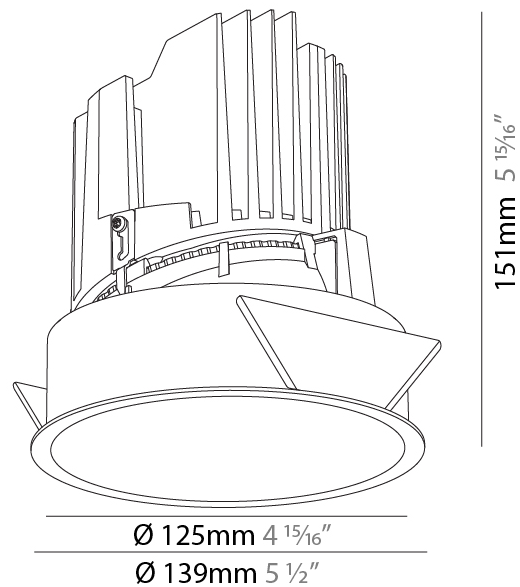

Series: Bioniq
Subseries: Bioniq Round Deep
Brand: Prolicht
Division: Architectural
Mounting Type: Recessed
Mounting Location: Ceiling
Subcategory: Downlight

PHYSICAL

Shape: Round
Diameter (mm): 139
Diameter (in): 5 1/2
Height (mm): 151
Height (in): 5 15/16
Ceiling Thickness (mm): 10 / 12.5 / 15
Ceiling Thickness (in): 3/8 or 1/2 or 9/16
Min. Recessing Depth (mm): 170
Min. Recessing Depth (in): 6 11/16
Light Distribution: Downlight
Weight (kg): 0.951
Weight (lbs): 2.1
Fixture Finish: SSR / BKV / CWI / CRY / HAB / LAG / UFT / ITA / RUA / RUR / MIC / FTG / MYG / TWT / LOD / PUS / FRO / FUP / KIA / POP / BLS / SPG / MEY / GOH / GUM / CHC / COM / ABZ / JAG / OBR / MOS / ROR
Fixture Material: Aluminum Die Cast
Cut-out Measurements: 130mm / 5 1/8"

ELECTRICAL

Lamp Type: LED (Zhaga Standard)
Input Wattage (W): 28.6
Total Output Wattage (W): 26.4
Dimming: Tri-Mode (Non-Dimming and Phase Dimming (120Vac only) and 0-10V Dimming)
Driver Included: No
Driver Location: Recessed Housing
Driver Type: Constant Current - Universal
Driver Class: Class 2
Input Voltage (V): 120 - 277
Constant Current (MA): 700

LED

Number of LEDs: 1
Color Temperature (°K): 2700 / 3000 / 3500 / 4000
Max. Delivered Lumen (lm): 1890 / 1940 / 2038 / 2080
Nominal Lumen (lm): 3210 / 3290 / 3459 / 3530
CRI: >90 CRI
Efficiency (%): 0.631
Lamp Life (hrs): 50000

OPTICAL

Reflector: 20 / 25 / 40

RATINGS AND CERTIFICATIONS

Certified By: Certified for North American Standards
IP rating: IP54