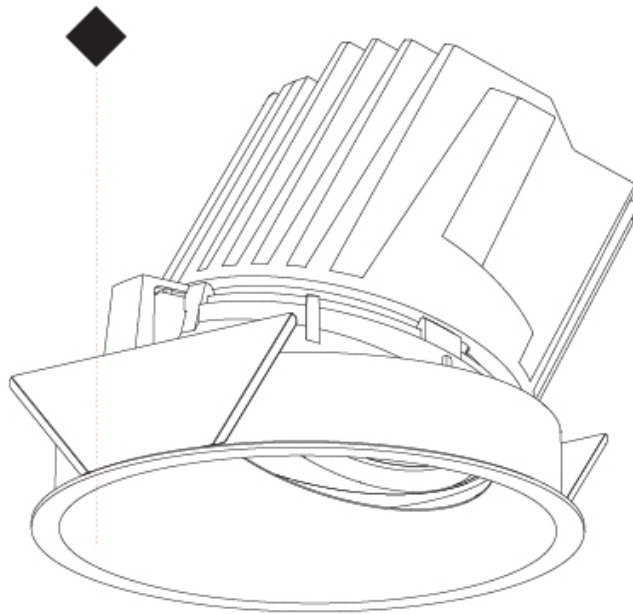

BIONIQ ROUND WALLWASH RECESSED

A35344-

PROJECT

TYPE

SPECIFIER

QUANTITY

DATE

PROJECT
TYPE
SPECIFIER
QUANTITY
DATE