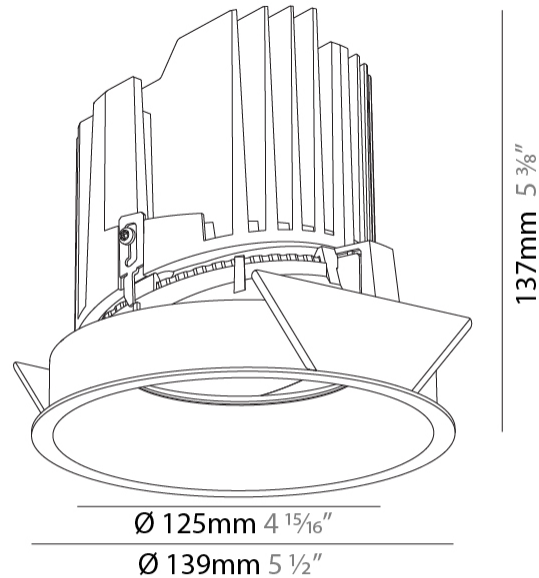

GENERAL

Series: Bioniq
 Subseries: Bioniq Round Semi Adjustable
 Brand: Prolicht
 Division: Architectural
 Mounting Type: Recessed
 Mounting Location: Ceiling
 Subcategory: Downlight

PHYSICAL

Shape: Round
 Diameter (mm): 139
 Diameter (in): 5 1/2
 Height (mm): 137
 Height (in): 5 3/8
 Ceiling Thickness (mm): 10 / 12.5 / 15
 Ceiling Thickness (in): 3/8 or 1/2 or 9/16
 Min. Recessing Depth (mm): 150
 Min. Recessing Depth (in): 5 7/8
 Light Distribution: Adjustable / Downlight
 Weight (kg): 0.814
 Weight (lbs): 1.79
 Fixture Finish: SSR / BKV / CWI / CRY / HAB / UFT / ITA / RUA / FTG / MYG / LOD / PUS / FRO / FUP / KIA / POP / BLS / SPG / MEY / GOH / GUM / CHC / COM / ABZ / JAG / OBR / MOS / ROR
 Fixture Material: Aluminum Die Cast
 Cut-out Measurements: 130mm / 5 1/8"

LED

Number of LEDs: 1
 Color Temperature (°K): 2700 / 3000 / 3500 / 4000
 Max. Delivered Lumen (lm): 870 / 970 / 1039 / 1060
 Nominal Lumen (lm): 960 / 1070 / 1156 / 1180
 CRI: >90 CRI
 Efficiency (%): 90.5
 Lamp Life (hrs): 50000

OPTICAL

Reflector°: 10
 Adjustability: Rotational 355°; Tilt 10°

RATINGS AND CERTIFICATIONS

Certified By: Certified for North American Standards
 IP rating: IP20

BIONIQ ROUND SEMI ADJUSTABLE RECESSED

A35299-