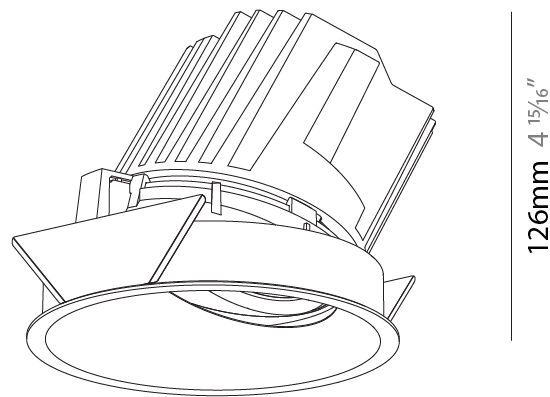

OPTICAL

Reflector°: 10
 Adjustability: Fixed

RATINGS AND CERTIFICATIONS

Certified By: Certified for North American Standards
 IP rating: IP20

PROJECT
TYPE
SPECIFIER
QUANTITY
DATE

Ø 125mm 4 15/16"

Ø 139mm 5 1/2"