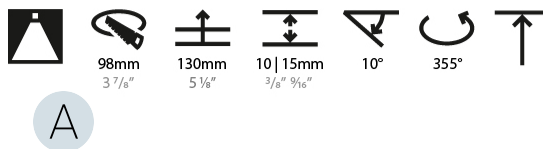

OPTICAL

Reflector°: 10
 Adjustability: Rotational 355°; Tilt 10°

RATINGS AND CERTIFICATIONS

Certified By: Certified for North American Standards
 IP rating: IP54

112mm 4 7/16"

Ø 95mm 3 3/4"

Ø 107mm 4 3/16"

BIONIQ ROUND SEMI ADJUSTABLE RECESSED