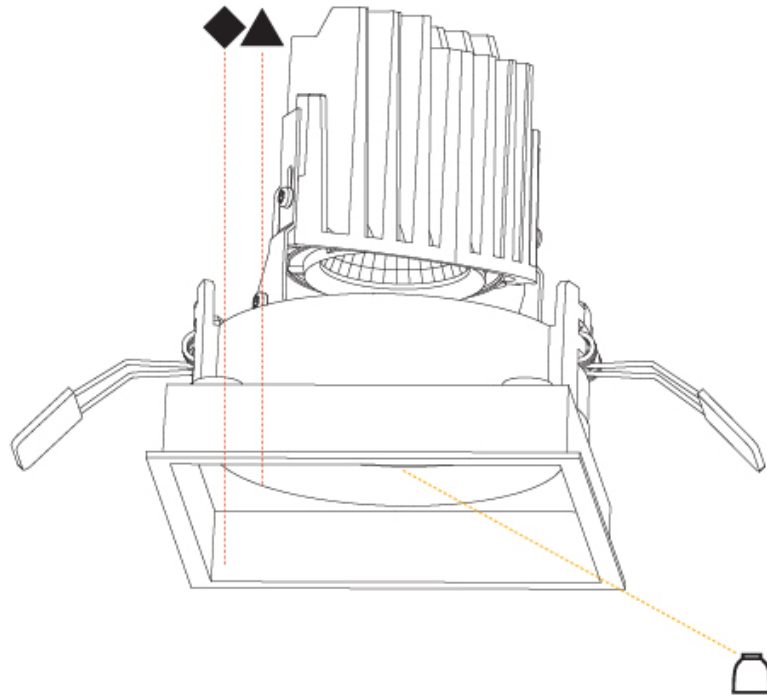

BIONIQ SQUARE DEEP RECESSED

A35368-

For Color / Finish Chart & Symbology see Appendix or product page downloadable area.

	27K	35K	30K	40K	°K
Color Temperature	2700K	3500K	3000K	4000K	
Reflector	20	40	60		
	20°	40°	60°		

ORDER-EXAMPLE:
L3XXXX- 02 02 30K 20
Black Black 3000K 20°