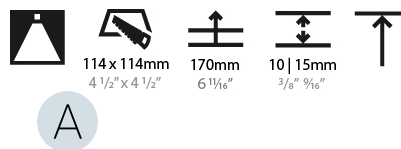

GENERAL

Series: Bioniq
Subseries: Bioniq Square Deep
Brand: Prolicht
Division: Architectural
Mounting Type: Recessed
Mounting Location: Ceiling
Subcategory: Downlight

PHYSICAL

Shape: Square
Length (mm): 119
Length (in): 4 11/16
Width (mm): 119
Width (in): 4 11/16
Depth (mm): 150
Depth (in): 5 7/8
Ceiling Thickness (mm): 10 / 12.5 / 15
Ceiling Thickness (in): 3/8 or 1/2 or 9/16
Min. Recessing Depth (mm): 170
Min. Recessing Depth (in): 6 11/16
Light Distribution: Downlight
Weight (kg): 0.592
Weight (lbs): 1.31
Fixture Finish: SSR / BKV / CWI / CRY / HAB / UFT / ITA / RUA / FTG / MYG / LOD / PUS / FRO / FUP / KIA / POP / BLS / SPG / MEY / GOH / GUM / CHC / COM / ABZ / JAG / OBR / MOS / ROR
Fixture Material: Aluminum Die Cast
Cut-out Measurements: 114mm / 4 1/2" x 114mm / 4 1/2"

ELECTRICAL

Lamp Type: LED (Zhaga Standard)
Total Output Wattage (W): 15
Dimming: Dali Dimming
Driver Included: No
Driver Location: Recessed Housing
Driver Type: Constant Current 120Vac
Housing: See components
Input Voltage (V): 120
Constant Current (MA): 350

LED

Number of LEDs: 1
Color Temperature (°K): Warm Dim
Max. Delivered Lumen (lm): 760
Nominal Lumen (lm): 1140
CRI: >90 CRI
Lamp Life (hrs): 50000

OPTICAL

Reflector: 20 / 40 / 60
Adjustability: Rotational 355°; Tilt 30°

RATINGS AND CERTIFICATIONS

Certified By: Certified for North American Standards
IP rating: IP20