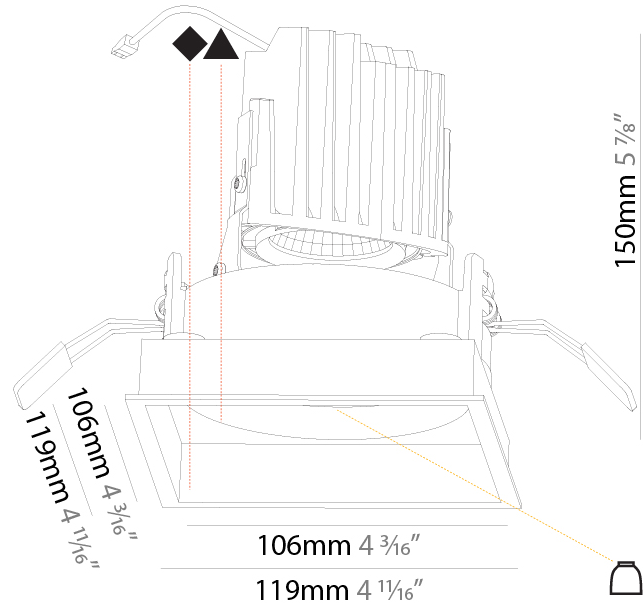

GENERAL

Series: Bioniq
Subseries: Bioniq Square Deep
Brand: Prolicht
Division: Architectural
Mounting Type: Recessed
Mounting Location: Ceiling
Subcategory: Downlight

PHYSICAL

Shape: Square
Length (mm): 119
Length (in): 4 11/16
Width (mm): 119
Width (in): 4 11/16
Depth (mm): 150
Depth (in): 5 7/8
Ceiling Thickness (mm): 10 / 12.5 / 15
Ceiling Thickness (in): 3/8 or 1/2 or 9/16
Min. Recessing Depth (mm): 170
Min. Recessing Depth (in): 6 11/16
Light Distribution: Downlight
Weight (kg): 0.626
Weight (lbs): 1.38
Fixture Finish: SSR / BKV / CWI / CRY / HAB / UFT / ITA / RUA / FTG / MYG / LOD / PUS / FRO / FUP / KIA / POP / BLS / SPG / MEY / GOH / GUM / CHC / COM / ABZ / JAG / OBR / MOS / ROR
Fixture Material: Aluminum Die Cast
Cut-out Measurements: 114mm / 4 1/2" x 114mm / 4 1/2"

ELECTRICAL

Lamp Type: LED (Zhaga Standard)
Input Wattage (W): 16.5
Total Output Wattage (W): 14
Dimming: Tri-Mode (Non-Dimming and Phase Dimming (120Vac only) and 0-10V Dimming)
Driver Included: No
Driver Location: Recessed Housing
Driver Type: Constant Current - Universal
Driver Class: Class 2
Input Voltage (V): 120 - 277
Constant Current (MA): 500

LED

Number of LEDs: 1
Color Temperature (°K): 2700 / 3000 / 3500 / 4000
Max. Delivered Lumen (lm): 940 / 980 / 1029 / 1050
Nominal Lumen (lm): 1386 / 1438 / 1511 / 1542
CRI: >90 CRI

OPTICAL

Reflector: 20 / 40 / 60

RATINGS AND CERTIFICATIONS

Certified By: Certified for North American Standards
IP rating: IP20