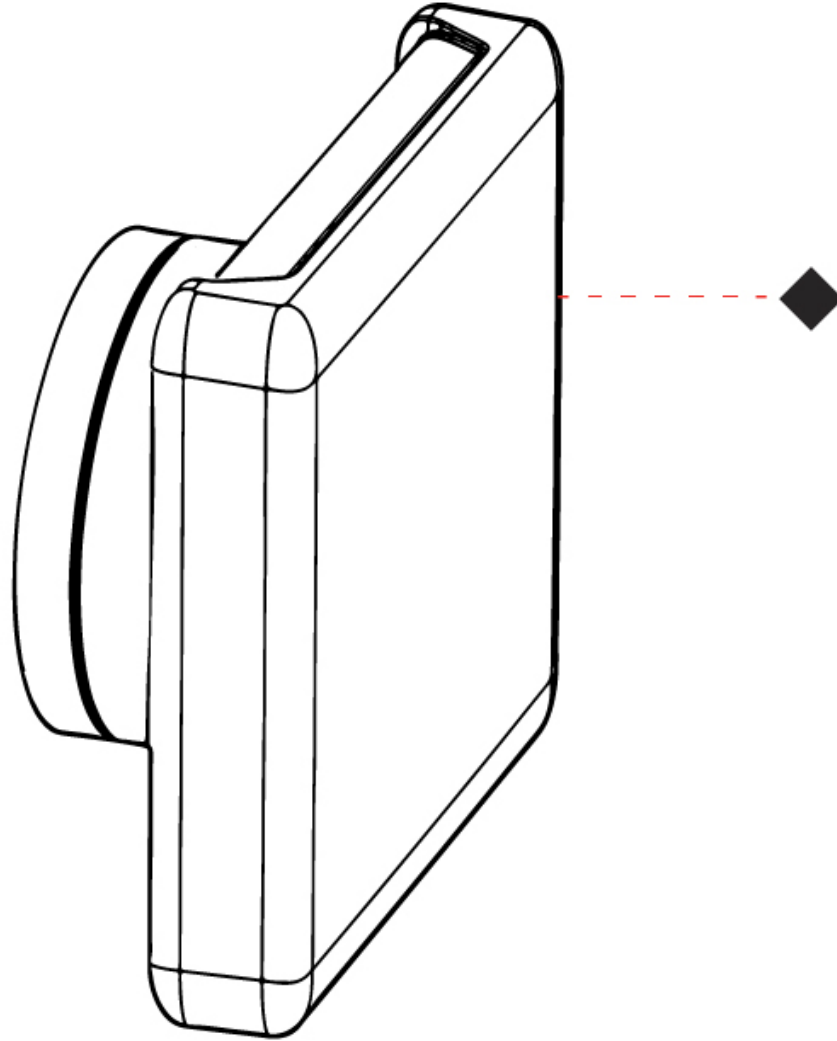

BLEND SURFACE

E9W582-

PROJECT

TYPE

SPECIFIER

QUANTITY

DATE

E