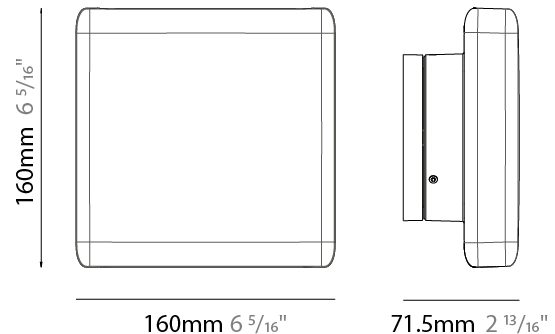

GENERAL

Series: Blend
Brand: Platek
Division: Exterior
Mounting Type: Surface
Mounting Location: Wall
Subcategory: Wall Effect

PHYSICAL

Shape: Square
Length (mm): 160
Length (in): 6 5/16
Height (mm): 160
Depth (mm): 71.5
Height (in): 6 5/16
Depth (in): 2 13/16
Light Distribution: Direct
Screws: No visible screws
Diffuser: Frosted PMMA
Fixture Finish: [BLK / WHI / GRY / COR / ANT / BRZ](#)
Fixture Material: Aluminum Die Cast

ELECTRICAL

Lamp Type: LED
Input Wattage (W): 10
Total Output Wattage (W): 8.5
Dimming: Non-Dimmable
Driver Included: Yes
Driver Location: Integrated
Driver Type: Constant Current - 120-277Vac
Driver Class: Class 2
Input Voltage (V): 120 - 277
Constant Current (MA): 700
Upon Request: Remote: 0-10Vdc dimming, Phase dimming 120Vac / Integral: 0-10Vdc dimming, Phase dimming 120Vac

LED

Number of LEDs: 4
Color Temperature (°K): [3000 / 4000](#)
Max. Delivered Lumen (lm): 700 / 730
Nominal Lumen (lm): 1000 / 1040
CRI: >80 CRI
Lamp Life (hrs): 60000

OPTICAL

Optic°: 53

RATINGS AND CERTIFICATIONS

Certified By: Certified for North American Standards
Code Compliance: Dark Sky
IP rating: IP65
IK Rating: IK05
Upon Request: -Dark Sky Certification -Higher Maximum Ambient Temperature