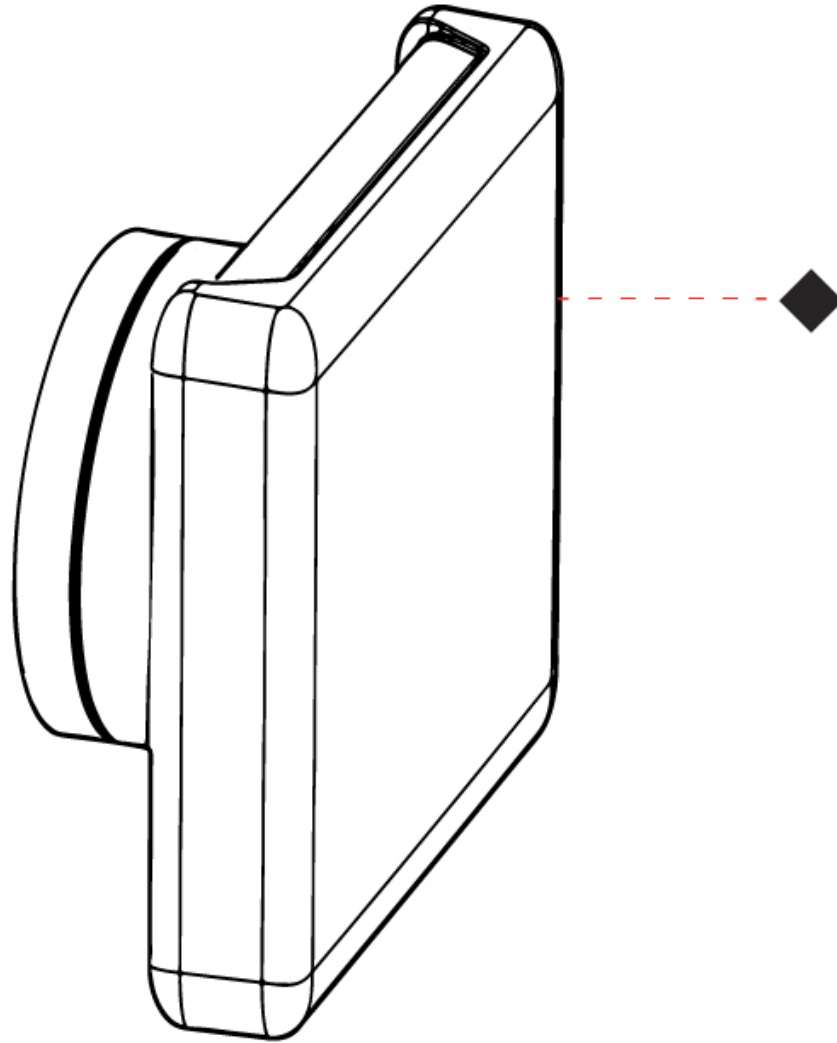

BLEND SURFACE

E9W586-

PROJECT _____

TYPE _____

SPECIFIER _____

QUANTITY _____

DATE _____

E