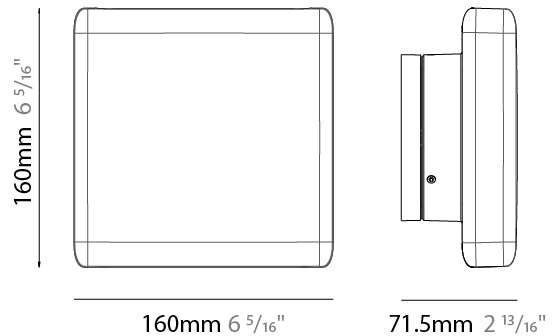

GENERAL

Series: Blend
Brand: Platek
Division: Exterior
Mounting Type: Surface
Mounting Location: Wall
Subcategory: Wall Effect

PHYSICAL

Shape: Square
Length (mm): 160
Length (in): 6 ⁵/₁₆
Height (mm): 160
Height (in): 6 ⁵/₁₆
Extension (mm): 71.5
Extension (in): 2 ¹³/₁₆
Light Distribution: Direct / Indirect
Weight (kg): 1.3
Weight (lbs): 2.87
Screws: No visible screws
Diffuser: Frosted PMMA
Fixture Finish: [BLK](#) / [WHI](#) / [GRY](#) / [COR](#) / [ANT](#) / [BRZ](#)
Fixture Material: Aluminum Die Cast

ELECTRICAL

Lamp Type: LED
Input Wattage (W): 22
Total Output Wattage (W): 17
Dimming: Non-Dimmable
Driver Included: Yes
Driver Location: Integrated
Driver Type: Constant Current - Universal
Driver Class: Class 2
Input Voltage (V): 120 - 277
Constant Current (MA): 700
Upon Request: Remote: 0-10Vdc dimming, Phase dimming 120Vac /
Integral: 0-10Vdc dimming, Phase dimming 120Vac

LED

Number of LEDs: 8
Color Temperature (°K): [3000](#) / [4000](#)
Max. Delivered Lumen (lm): [1400](#) / [1460](#)
Nominal Lumen (lm): [2000](#) / [2080](#)
CRI: >80 CRI
Lamp Life (hrs): 60000

OPTICAL

Optic°: 2 x 53

RATINGS AND CERTIFICATIONS

Certified By: Certified for North American Standards
IP rating: IP65
IK Rating: IK05
Upon Request: Higher Maximum Ambient Temperature