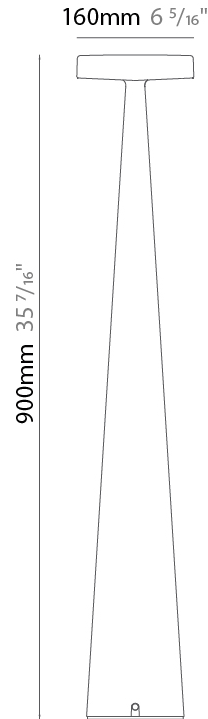

PROJECT
TYPE
SPECIFIER
QUANTITY
DATE

BLEND POST

E9B231-

base number
Color   Finish
Temperature   Options

1. To build a product code in our configurator select the specify button on the base model # product page
2. To build a manual product code on this datasheet choose from the options listed below in blue font and add the suffix to the base model #

GENERAL

Series: Blend
Brand: Platek
Division: Exterior
Mounting Type: Post
Mounting Location: Above Ground
Subcategory: Bollard

PHYSICAL

Shape: Abstract
Length (mm): 160
Length (in): 6 5/16
Width (mm): 160
Width (in): 6 5/16
Height (mm): 900
Height (in): 35 7/16
Light Distribution: Direct
Diffuser: Photo-etched Methacrylate
Fixture Finish: [BLK](#) / [WHI](#) / [GRY](#) / [COR](#) / [ANT](#) / [BRZ](#)
Fixture Material: Aluminum Die Cast

ELECTRICAL

Lamp Type: LED
Input Wattage (W): 19.5
Total Output Wattage (W): 12
Dimming: Non-Dimmable
Input Voltage (V): 120Vac Direct Line

LED

Number of LEDs: 8
Color Temperature (°K): [3000](#) / [4000](#)
Max. Delivered Lumen (lm): [1300](#) / [1350](#)
Nominal Lumen (lm): [2000](#) / [2080](#)
CRI: >80 CRI
Lamp Life (hrs): 60000

OPTICAL

Beam Angle: Diffused

RATINGS AND CERTIFICATIONS

Certified By: Certified for North American Standards
IP rating: IP65
IK Rating: IK10
Upon Request: Dark Sky Certification Higher Maximum Ambient Temperature