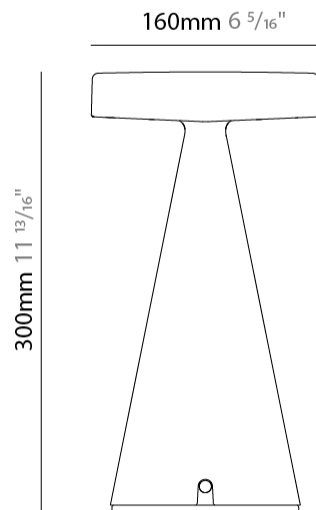

PROJECT
TYPE
SPECIFIER
QUANTITY
DATE

BLEND POST

E9B230-

base number
Color   Finish
Temperature   Options

1. To build a product code in our configurator select the specify button on the base model # product page
2. To build a manual product code on this datasheet choose from the options listed below in blue font and add the suffix to the base model #

GENERAL

Series: Blend
Brand: Platek
Division: Exterior
Mounting Type: Post
Mounting Location: Above Ground
Subcategory: Bollard - Mini

PHYSICAL

Shape: Abstract
Length (mm): 160
Length (in): 6 ⁵/₁₆
Width (mm): 160
Width (in): 6 ⁵/₁₆
Height (mm): 300
Height (in): 11 ¹³/₁₆
Light Distribution: Direct
Diffuser: Photo-etched Methacrylate
Fixture Finish: [BLK](#) / [WHI](#) / [GRY](#) / [COR](#) / [ANT](#) / [BRZ](#)
Fixture Material: Aluminum Die Cast

ELECTRICAL

Lamp Type: LED
Input Wattage (W): 10
Total Output Wattage (W): 8
Dimming: Non-Dimmable
Input Voltage (V): 120Vac Direct Line

LED

Number of LEDs: 8
Color Temperature (°K): [3000](#) / [4000](#)
Max. Delivered Lumen (lm): 720 / 745
Nominal Lumen (lm): 1120 / 1160
CRI: >80 CRI
Lamp Life (hrs): 60000

OPTICAL

Beam Angle: Diffused

RATINGS AND CERTIFICATIONS

Certified By: Certified for North American Standards
IP rating: IP65
IK Rating: IK10
Upon Request: -Dark Sky Certification -Higher Maximum Ambient Temperature