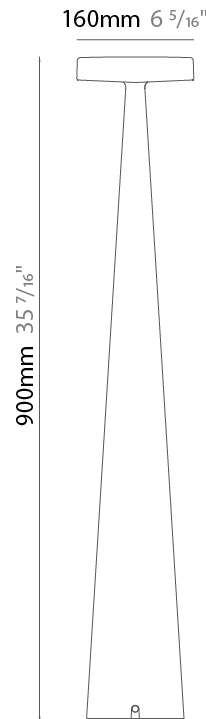

PROJECT _____

TYPE _____

SPECIFIER _____

QUANTITY _____

DATE _____

BLEND POST

E9B231-

base number
Color   Finish
Temperature   Options

1. To build a product code in our configurator select the specify button on the base model # product page
2. To build a manual product code on this datasheet choose from the options listed below in blue font and add the suffix to the base model #

GENERAL

Series: Blend
Brand: Platek
Division: Exterior
Mounting Type: Post
Mounting Location: Above Ground
Subcategory: Bollard

PHYSICAL

Shape: Abstract
Length (mm): 160
Length (in): 6 ⁵/₁₆
Width (mm): 160
Width (in): 6 ⁵/₁₆
Height (mm): 900
Height (in): 35 ⁷/₁₆
Light Distribution: Direct
Diffuser: Photo-etched Methacrylate
Fixture Finish: [BLK](#) / [WHI](#) / [GRY](#) / [COR](#) / [ANT](#) / [BRZ](#)
Fixture Material: Aluminum Die Cast

ELECTRICAL

Lamp Type: LED
Input Wattage (W): 19.5
Total Output Wattage (W): 12
Dimming: Non-Dimmable
Input Voltage (V): 120Vac Direct Line

LED

Number of LEDs: 8
Color Temperature (°K): [3000](#) / [4000](#)
Max. Delivered Lumen (lm): [1300](#) / [1350](#)
Nominal Lumen (lm): [2000](#) / [2080](#)
CRI: >80 CRI
Lamp Life (hrs): 60000

OPTICAL

Beam Angle: Diffused

RATINGS AND CERTIFICATIONS

Certified By: Certified for North American Standards
IP rating: IP65
IK Rating: IK10
Upon Request: Dark Sky Certification Higher Maximum Ambient Temperature