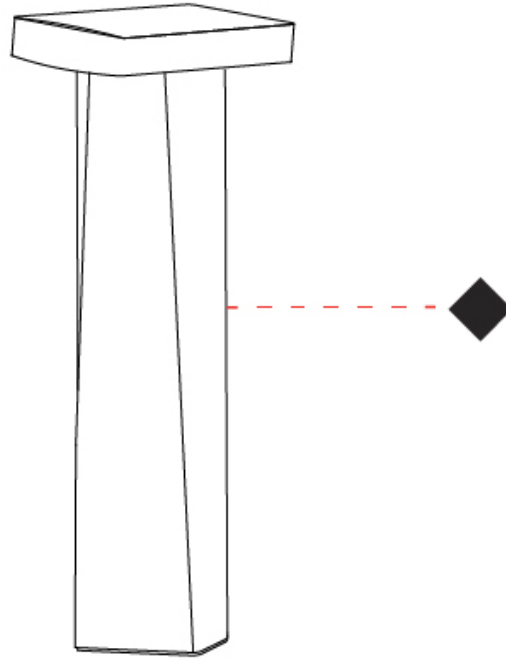

BLEND POST

E9B230-

PROJECT

TYPE

SPECIFIER

QUANTITY

DATE

E