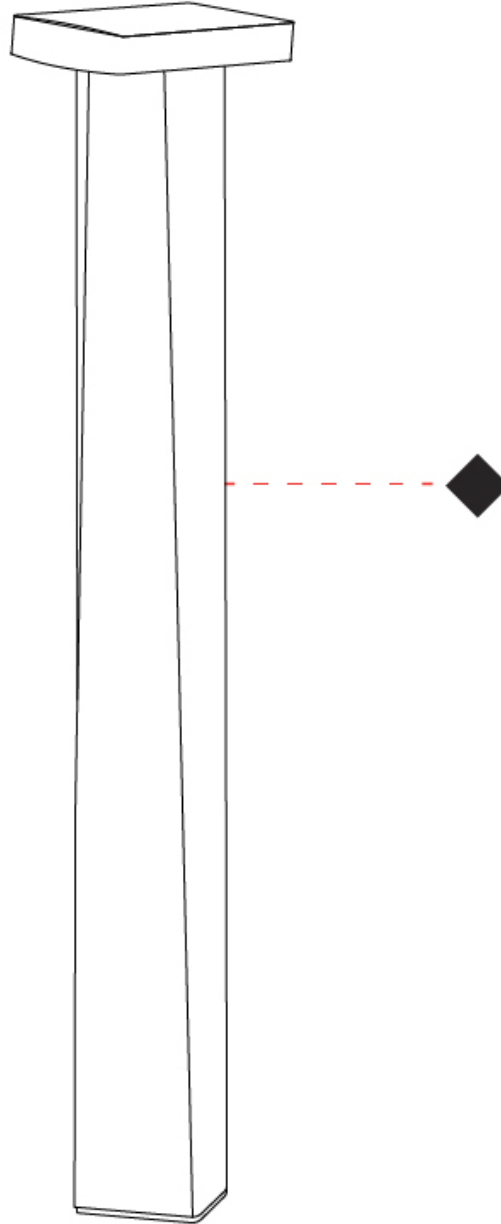

BLEND POST

E9B231-

PROJECT

TYPE

SPECIFIER

QUANTITY

DATE

E