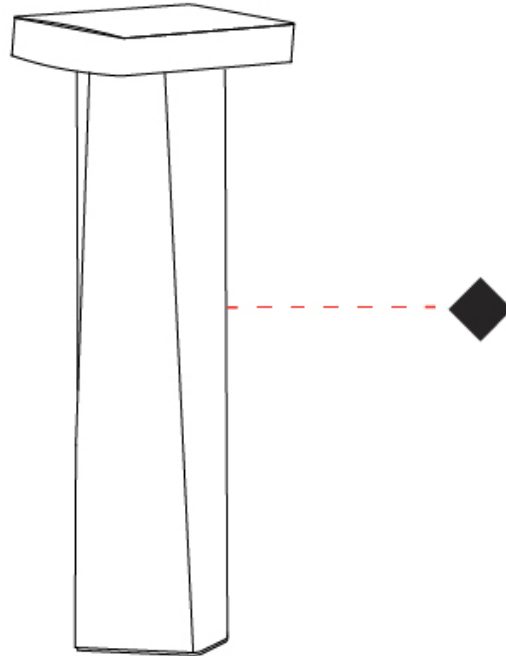

BLEND POST

E9B230-

PROJECT

TYPE

SPECIFIER

QUANTITY

DATE

E