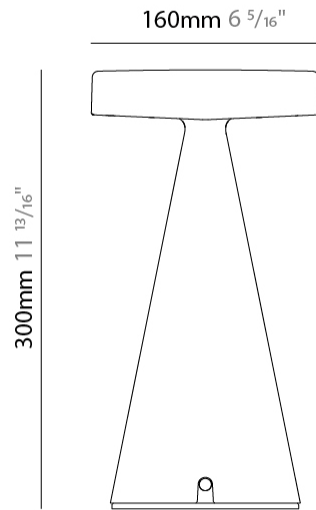

BLEND POST

E9B230-

base number
Color   Finish
Temperature   Options

1. To build a product code in our configurator select the specify button on the base model # product page
2. To build a manual product code on this datasheet choose from the options listed below in blue font and add the suffix to the base model #

GENERAL

Series: Blend
Brand: Platek
Division: Exterior
Mounting Type: Post
Mounting Location: Above Ground
Subcategory: Bollard - Mini

PHYSICAL

Shape: Abstract
Length (mm): 160
Length (in): 6 ⁵/₁₆
Width (mm): 160
Width (in): 6 ⁵/₁₆
Height (mm): 300
Height (in): 11 ¹³/₁₆
Light Distribution: Direct
Diffuser: Photo-etched Methacrylate
Fixture Finish: [BLK / WHI / GRY / COR / ANT / BRZ](#)
Fixture Material: Aluminum Die Cast

ELECTRICAL

Lamp Type: LED
Input Wattage (W): 10
Total Output Wattage (W): 8
Dimming: Non-Dimmable
Input Voltage (V): 120Vac Direct Line

LED

Number of LEDs: 8
Color Temperature (°K): [3000 / 4000](#)
Max. Delivered Lumen (lm): 720 / 745
Nominal Lumen (lm): 1120 / 1160
CRI: >80 CRI
Lamp Life (hrs): 60000

OPTICAL

Beam Angle: Diffused

RATINGS AND CERTIFICATIONS

Certified By: Certified for North American Standards
IP rating: IP65
IK Rating: IK10
Upon Request: -Dark Sky Certification -Higher Maximum Ambient Temperature