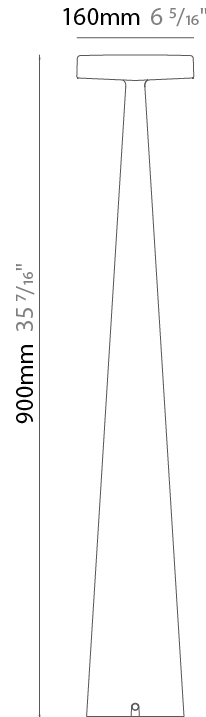

PROJECT
TYPE
SPECIFIER
QUANTITY
DATE

BLEND POST

E9B231-

base number
Color   Finish
Temperature   Options

1. To build a product code in our configurator select the specify button on the base model # product page
2. To build a manual product code on this datasheet choose from the options listed below in blue font and add the suffix to the base model #

GENERAL

Series: Blend
Brand: Platek
Division: Exterior
Mounting Type: Post
Mounting Location: Above Ground
Subcategory: Bollard

PHYSICAL

Shape: Abstract
Length (mm): 160
Length (in): 6 5/16
Width (mm): 160
Width (in): 6 5/16
Height (mm): 900
Height (in): 35 7/16
Light Distribution: Direct
Diffuser: Photo-etched Methacrylate
Fixture Finish: [BLK](#) / [WHI](#) / [GRY](#) / [COR](#) / [ANT](#) / [BRZ](#)
Fixture Material: Aluminum Die Cast

ELECTRICAL

Lamp Type: LED
Input Wattage (W): 19.5
Total Output Wattage (W): 12
Dimming: Non-Dimmable
Input Voltage (V): 120Vac Direct Line

LED

Number of LEDs: 8
Color Temperature (°K): [3000](#) / [4000](#)
Max. Delivered Lumen (lm): [1300](#) / [1350](#)
Nominal Lumen (lm): [2000](#) / [2080](#)
CRI: >80 CRI
Lamp Life (hrs): 60000

OPTICAL

Beam Angle: Diffused

RATINGS AND CERTIFICATIONS

Certified By: Certified for North American Standards
IP rating: IP65
IK Rating: IK10
Upon Request: Dark Sky Certification Higher Maximum Ambient Temperature