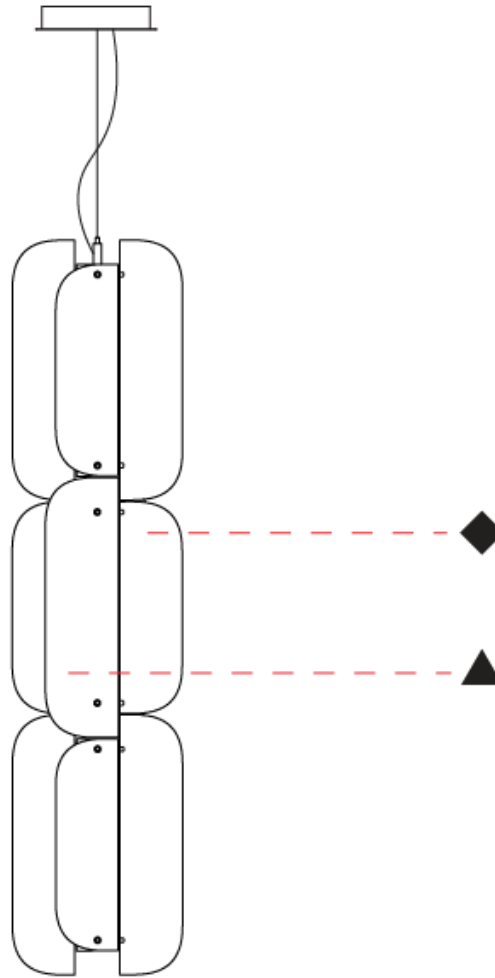

BLUR SUSPENSION

D1010093-

PROJECT _____

TYPE _____

SPECIFIER _____

QUANTITY _____

DATE _____

D