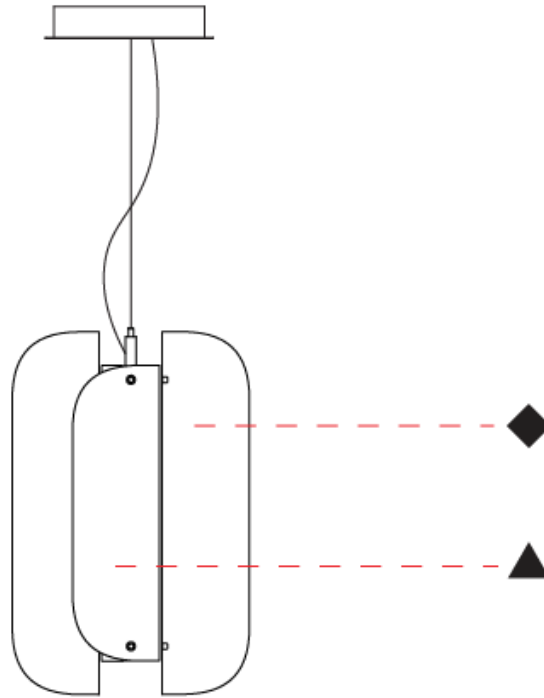

BLUR SUSPENSION

D1010091-

PROJECT	_____
TYPE	_____
SPECIFIER	_____
QUANTITY	_____
DATE	_____

D