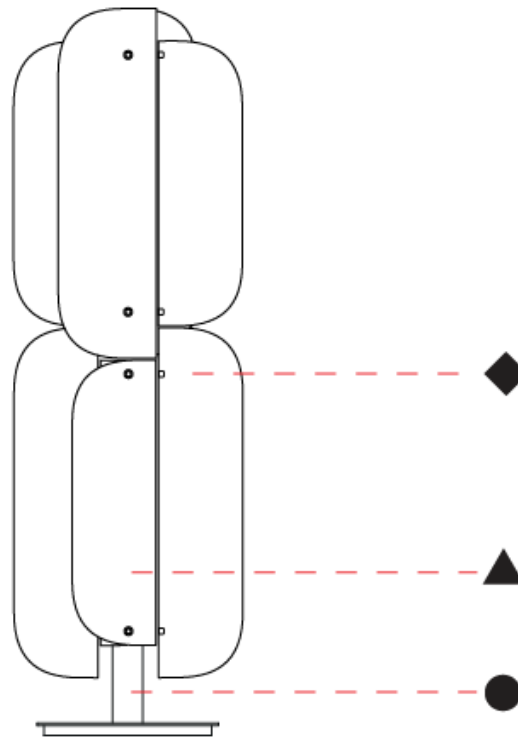

BLUR PORTABLE

D104223-

PROJECT	_____
TYPE	_____
SPECIFIER	_____
QUANTITY	_____
DATE	_____

D