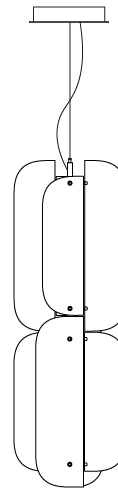

10 ⁷/₈"
275mm

780mm 30 ³/₄"