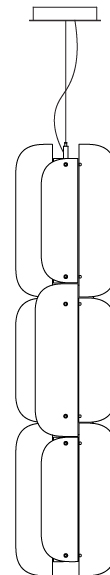

10 ⁷/₈"
275mm

1160mm
45 ⁵/₈"