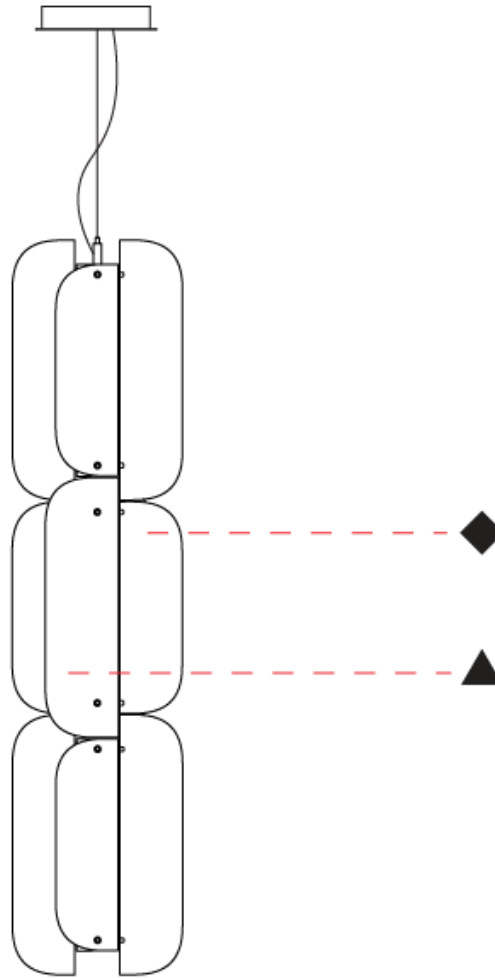

GENERAL

Series: Blur
 Partner: Quasar
 Division: Design
 Installation: Suspension
 Product Type: Pendant
 Mounting Location: Ceiling

PHYSICAL

Shape: Abstract
 Diameter (mm): 275
 Diameter (in): 10 ¹³/₁₆
 Height (mm): 400
 Height (in): 15 ³/₄
 Max. Overall Height (mm): 2400
 Max. Overall Height (in): 94 ¹/₂
 Fixture Finish: GRY / CLR
 Holder Finish: QTZ / BRZ
 Accent Finish: GRY / CLR / COP / BRA
 Fixture Material: Metal / Glass
 Cable Details: 2,000mm/78 3/4" Transparent Cable

GENERAL

Series: Blur
Partner: Quasar
Division: Design
Installation: Suspension
Product Type: Pendant
Mounting Location: Ceiling

PHYSICAL

Shape: Abstract
Diameter (mm): 275
Diameter (in): 10 ¹³ / ₁₆
Height (mm): 1160
Height (in): 45 ¹³ / ₁₆
Max. Overall Height (mm): 3160
Max. Overall Height (in): 124 ⁷ / ₁₆
Fixture Finish: GRY / CLR
Holder Finish: QTZ / BRZ
Accent Finish: GRY / CLR / COP / BRA
Fixture Material: Metal / Glass
Cable Details: 2,000mm/78 3/4" Transparent Cable

10 ⁷/₈"
275mm

1160mm
45 ⁵/₈"

BLUR SUSPENSION

D1010093-

PROJECT	_____
TYPE	_____
SPECIFIER	_____
QUANTITY	_____
DATE	_____

D

BLUR COLOR FINISH CHART

PROJECT