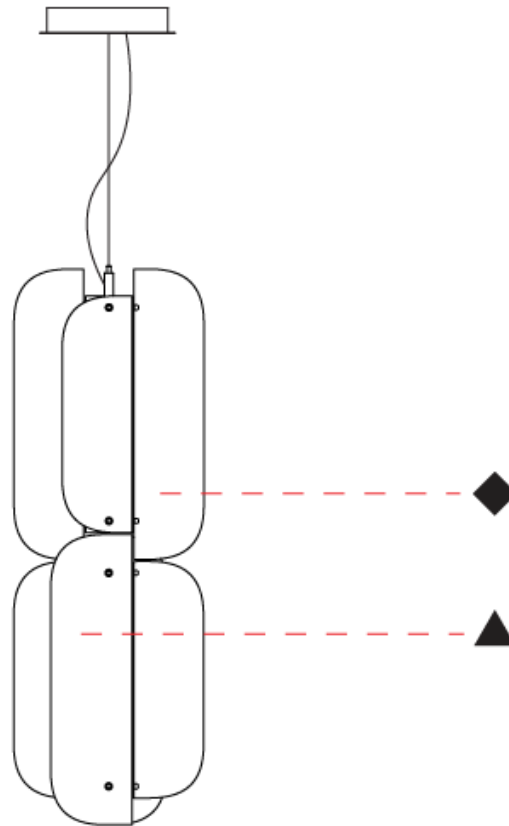

GENERAL

Series: Blur
 Partner: Quasar
 Division: Design
 Installation: Suspension
 Product Type: Pendant
 Mounting Location: Ceiling

PHYSICAL

Shape: Abstract
 Diameter (mm): 275
 Diameter (in): 10 ¹³/₁₆
 Height (mm): 400
 Height (in): 15 ³/₄
 Max. Overall Height (mm): 2400
 Max. Overall Height (in): 94 ¹/₂
 Fixture Finish: GRY / CLR
 Holder Finish: QTZ / BRZ
 Accent Finish: GRY / CLR / COP / BRA
 Fixture Material: Metal / Glass
 Cable Details: 2,000mm/78 3/4" Transparent Cable

GENERAL

Series: Blur
 Partner: Quasar
 Division: Design
 Installation: Suspension
 Product Type: Pendant
 Mounting Location: Ceiling

PHYSICAL

Shape: Abstract
 Diameter (mm): 275
 Diameter (in): 10 ¹³/₁₆
 Height (mm): 780
 Height (in): 30 ¹¹/₁₆
 Max. Overall Height (mm): 2780
 Max. Overall Height (in): 109 ⁷/₁₆
 Fixture Finish: GRY / CLR
 Holder Finish: QTZ / BRZ
 Accent Finish: GRY / CLR / COP / BRA
 Fixture Material: Metal / Glass
 Cable Details: 2,000mm/78 3/4" Transparent Cable

PROJECT
TYPE
SPECIFIER
QUANTITY
DATE

10 ⁷/₈"
275mm

780mm 30 ³/₄"

BLUR SUSPENSION

D1010092-

PROJECT	_____
TYPE	_____
SPECIFIER	_____
QUANTITY	_____
DATE	_____

D

PROJECT
TYPE
SPECIFIER
QUANTITY
DATE

GENERAL

Series: Blur
Partner: Quasar
Division: Design
Installation: Suspension
Product Type: Pendant
Mounting Location: Ceiling

PHYSICAL

Shape: Abstract
Diameter (mm): 275
Diameter (in): 10 ¹³ / ₁₆
Height (mm): 1160
Height (in): 45 ¹³ / ₁₆
Max. Overall Height (mm): 3160
Max. Overall Height (in): 124 ⁷ / ₁₆
Fixture Finish: GRY / CLR
Holder Finish: QTZ / BRZ
Accent Finish: GRY / CLR / COP / BRA
Fixture Material: Metal / Glass
Cable Details: 2,000mm/78 3/4" Transparent Cable