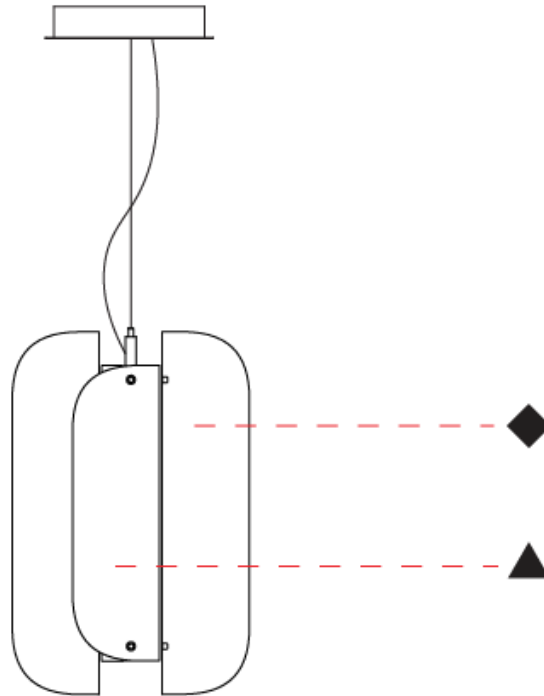

BLUR SUSPENSION

D1010091-

PROJECT

TYPE

SPECIFIER

QUANTITY

DATE

D