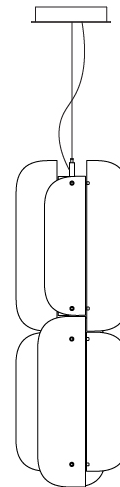

10 ⁷/₈"
275mm

780mm 30 ³/₄"