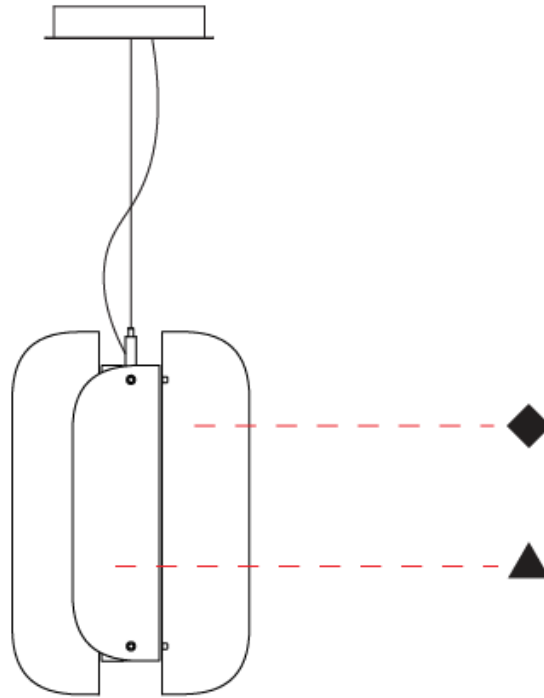

BLUR SUSPENSION

D1010091-

PROJECT _____

TYPE _____

SPECIFIER _____

QUANTITY _____

DATE _____

D