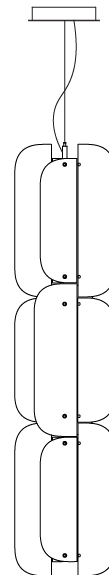

10 ⁷/₈"
275mm

1160mm
45 ⁵/₈"