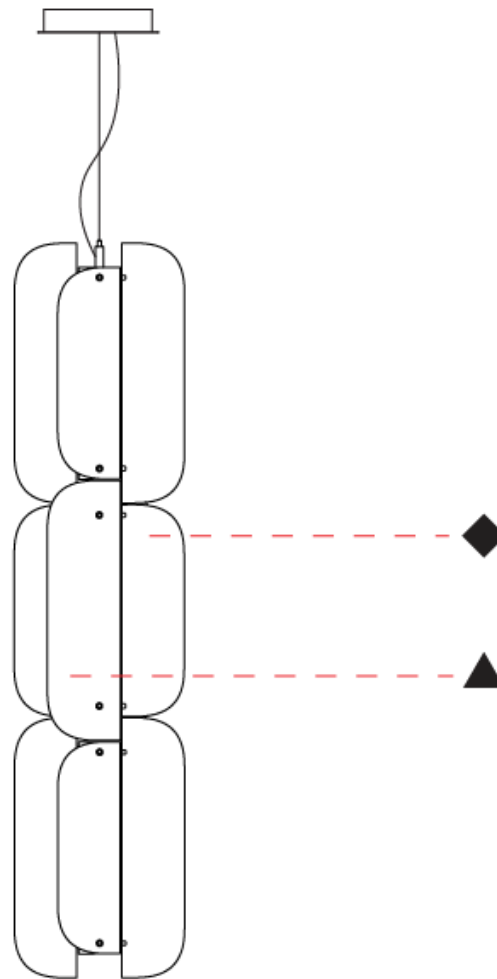

GENERAL

Series: Blur
 Partner: Quasar
 Division: Design
 Installation: Suspension
 Product Type: Pendant
 Mounting Location: Ceiling

PHYSICAL

Shape: Abstract
 Diameter (mm): 275
 Diameter (in): 10 ¹³/₁₆
 Height (mm): 400
 Height (in): 15 ³/₄
 Max. Overall Height (mm): 2400
 Max. Overall Height (in): 94 ¹/₂
 Fixture Finish: GRY / CLR
 Holder Finish: QTZ / BRZ
 Accent Finish: GRY / CLR / COP / BRA
 Fixture Material: Metal / Glass
 Cable Details: 2,000mm/78 3/4" Transparent Cable

GENERAL

Series: Blur
 Partner: Quasar
 Division: Design
 Installation: Suspension
 Product Type: Pendant
 Mounting Location: Ceiling

PHYSICAL

Shape: Abstract
 Diameter (mm): 275
 Diameter (in): 10 ¹³/₁₆
 Height (mm): 780
 Height (in): 30 ¹¹/₁₆
 Max. Overall Height (mm): 2780
 Max. Overall Height (in): 109 ⁷/₁₆
 Fixture Finish: GRY / CLR
 Holder Finish: QTZ / BRZ
 Accent Finish: GRY / CLR / COP / BRA
 Fixture Material: Metal / Glass
 Cable Details: 2,000mm/78 3/4" Transparent Cable

GENERAL

Series: Blur
Partner: Quasar
Division: Design
Installation: Suspension
Product Type: Pendant
Mounting Location: Ceiling

PHYSICAL

Shape: Abstract
Diameter (mm): 275
Diameter (in): 10 ¹³ / ₁₆
Height (mm): 1160
Height (in): 45 ¹³ / ₁₆
Max. Overall Height (mm): 3160
Max. Overall Height (in): 124 ⁷ / ₁₆
Fixture Finish: GRY / CLR
Holder Finish: QTZ / BRZ
Accent Finish: GRY / CLR / COP / BRA
Fixture Material: Metal / Glass
Cable Details: 2,000mm/78 3/4" Transparent Cable

10 ⁷/₈"
275mm

1160mm
45 ⁵/₈"

BLUR SUSPENSION

D1010093-

PROJECT	_____
TYPE	_____
SPECIFIER	_____
QUANTITY	_____
DATE	_____

D

PROJECT

TYPE