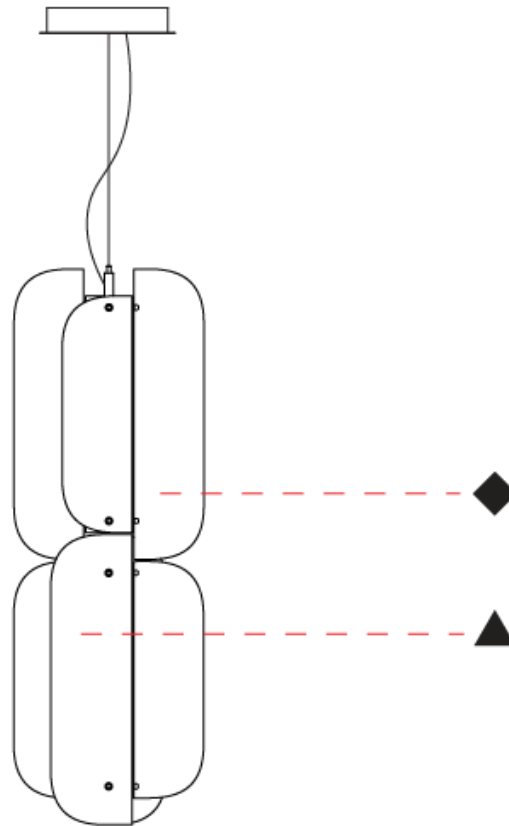

BLUR SUSPENSION

D1010092-

PROJECT

TYPE

SPECIFIER

QUANTITY

DATE

D