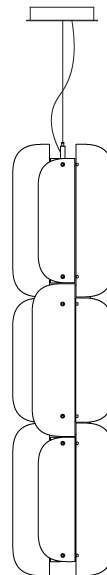

10 ⁷/₈"
275mm

1160mm
45 ⁵/₈"