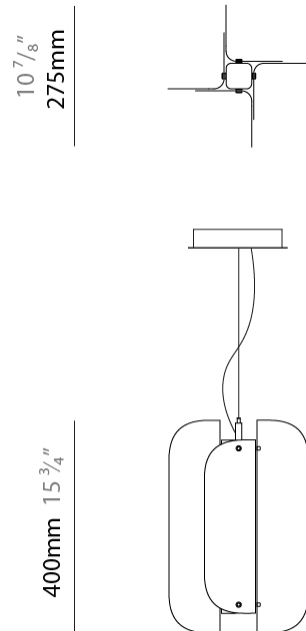

PROJECT	
TYPE	
SPECIFIER	
QUANTITY	
DATE	

BLUR SUSPENSION

D1010091-

base number	Finish Options	Finish Options	Finish Options

1. To build a product code in our configurator select the specify button on the base model # product page
2. To build a manual product code on this datasheet choose from the options listed below in blue font and add the suffix to the base model #

GENERAL

Series: Blur
Partner: Quasar
Division: Design
Installation: Suspension
Product Type: Pendant
Mounting Location: Ceiling

PHYSICAL

Shape: Abstract
Diameter (mm): 275
Diameter (in): 10 ¹³/₁₆
Height (mm): 400
Height (in): 15 ³/₄
Max. Overall Height (mm): 2400
Max. Overall Height (in): 94 ¹/₂
Fixture Finish: GRY / CLR
Holder Finish: QTZ / BRZ
Accent Finish: GRY / CLR / COP / BRA
Fixture Material: Metal / Glass
Cable Details: 2,000mm/78 3/4" Transparent Cable

ELECTRICAL

Lamp Type: LED
Input Wattage (W): 5.8
Total Output Wattage (W): 4.9
Dimming: Phase Dimming (120Vac Only)
Driver Included: Yes
Driver Location: Integrated
Driver Type: Constant Voltage - Universal
Driver Class: Class 2
Input Voltage (V): 120 - 277
Output Voltage (V): 24

LED

Number of LEDs: 1
Color Temperature (°K): 2700
Max. Delivered Lumen (lm): 522
CRI: >95 CRI
Lamp Life (hrs): 50000

OPTICAL

RATINGS AND CERTIFICATIONS

Certified By: Certified for North American Standards
IP rating: IP20