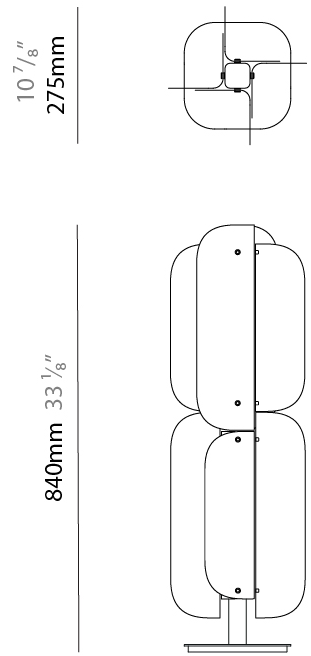

BLUR PORTABLE

D104223-

base number   Finish Options   Finish Options   Finish Options

1. To build a product code in our configurator select the specify button on the base model # product page
2. To build a manual product code on this datasheet choose from the options listed below in blue font and add the suffix to the base model #

GENERAL

Series: Blur
Partner: Quasar
Division: Design
Installation: Portable
Product Type: Floor
Mounting Location: Floor

PHYSICAL

Shape: Abstract
Diameter (mm): 275
Diameter (in): 10 ¹³/₁₆
Height (mm): 840
Height (in): 33 ¹/₈
Fixture Finish: GRY / CLR
Holder Finish: QTZ / BRZ
Accent Finish: GRY / CLR / COP / BRA
Fixture Material: Metal / Glass

ELECTRICAL

Lamp Type: LED
Input Wattage (W): 11.6
Total Output Wattage (W): 9.9
Dimming: Phase Dimming (120Vac Only)
Driver Included: Yes
Driver Location: Integrated
Driver Type: Constant Voltage - Universal
Driver Class: Class 2
Input Voltage (V): 120 - 277
Output Voltage (V): 24

LED

Color Temperature (°K): 2700
Max. Delivered Lumen (lm): 522
CRI: >95 CRI
Lamp Life (hrs): 50000

OPTICAL

RATINGS AND CERTIFICATIONS

Certified By: Certified for North American Standards
IP rating: IP20

PROJECT
TYPE
SPECIFIER
QUANTITY
DATE