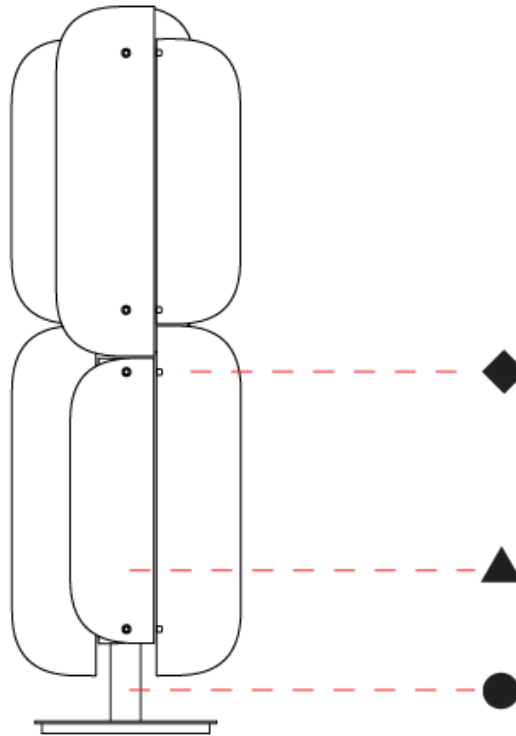

BLUR PORTABLE

D104223-

PROJECT	_____
TYPE	_____
SPECIFIER	_____
QUANTITY	_____
DATE	_____

D