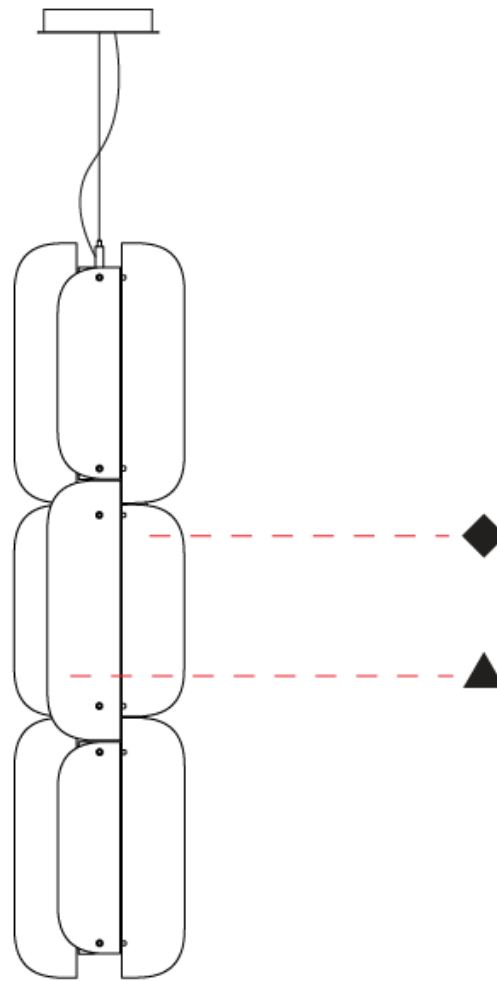

GENERAL

Series: Blur
 Partner: Quasar
 Division: Design
 Installation: Suspension
 Product Type: Pendant
 Mounting Location: Ceiling

PHYSICAL

Shape: Abstract
 Diameter (mm): 275
 Diameter (in): 10 ¹³/₁₆
 Height (mm): 400
 Height (in): 15 ³/₄
 Max. Overall Height (mm): 2400
 Max. Overall Height (in): 94 ¹/₂
 Fixture Finish: GRY / CLR
 Holder Finish: QTZ / BRZ
 Accent Finish: GRY / CLR / COP / BRA
 Fixture Material: Metal / Glass
 Cable Details: 2,000mm/78 3/4" Transparent Cable

GENERAL

Series: Blur
 Partner: Quasar
 Division: Design
 Installation: Suspension
 Product Type: Pendant
 Mounting Location: Ceiling

PHYSICAL

Shape: Abstract
 Diameter (mm): 275
 Diameter (in): 10 ¹³/₁₆
 Height (mm): 780
 Height (in): 30 ¹¹/₁₆
 Max. Overall Height (mm): 2780
 Max. Overall Height (in): 109 ⁷/₁₆
 Fixture Finish: GRY / CLR
 Holder Finish: QTZ / BRZ
 Accent Finish: GRY / CLR / COP / BRA
 Fixture Material: Metal / Glass
 Cable Details: 2,000mm/78 3/4" Transparent Cable

GENERAL

Series: Blur
Partner: Quasar
Division: Design
Installation: Suspension
Product Type: Pendant
Mounting Location: Ceiling

PHYSICAL

Shape: Abstract
Diameter (mm): 275
Diameter (in): 10 ¹³ / ₁₆
Height (mm): 1160
Height (in): 45 ¹¹ / ₁₆
Max. Overall Height (mm): 3160
Max. Overall Height (in): 124 ⁷ / ₁₆
Fixture Finish: GRY / CLR
Holder Finish: QTZ / BRZ
Accent Finish: GRY / CLR / COP / BRA
Fixture Material: Metal / Glass
Cable Details: 2,000mm/78 3/4" Transparent Cable

10 ⁷/₈"
275mm

1160mm 45 ⁵/₈"

BLUR SUSPENSION

D1010093-

PROJECT	_____
TYPE	_____
SPECIFIER	_____
QUANTITY	_____
DATE	_____

D

PROJECT

TYPE