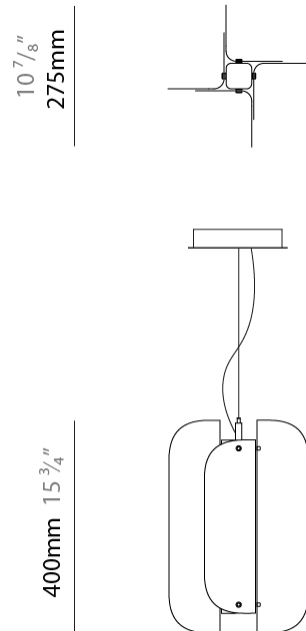

BLUR SUSPENSION

D1010091-

base number   Finish Options   Finish Options   Finish Options

1. To build a product code in our configurator select the specify button on the base model # product page
2. To build a manual product code on this datasheet choose from the options listed below in blue font and add the suffix to the base model #

GENERAL

Series: Blur
Partner: Quasar
Division: Design
Installation: Suspension
Product Type: Pendant
Mounting Location: Ceiling

PHYSICAL

Shape: Abstract
Diameter (mm): 275
Diameter (in): 10 ¹³/₁₆
Height (mm): 400
Height (in): 15 ³/₄
Max. Overall Height (mm): 2400
Max. Overall Height (in): 94 ¹/₂
Fixture Finish: GRY / CLR
Holder Finish: QTZ / BRZ
Accent Finish: GRY / CLR / COP / BRA
Fixture Material: Metal / Glass
Cable Details: 2,000mm/78 3/4" Transparent Cable

ELECTRICAL

Lamp Type: LED
Input Wattage (W): 5.8
Total Output Wattage (W): 4.9
Dimming: Phase Dimming (120Vac Only)
Driver Included: Yes
Driver Location: Integrated
Driver Type: Constant Voltage - Universal
Driver Class: Class 2
Input Voltage (V): 120 - 277
Output Voltage (V): 24

LED

Number of LEDs: 1
Color Temperature (°K): 2700
Max. Delivered Lumen (lm): 522
CRI: >95 CRI
Lamp Life (hrs): 50000

OPTICAL

RATINGS AND CERTIFICATIONS

Certified By: Certified for North American Standards
IP rating: IP20

PROJECT
TYPE
SPECIFIER
QUANTITY
DATE