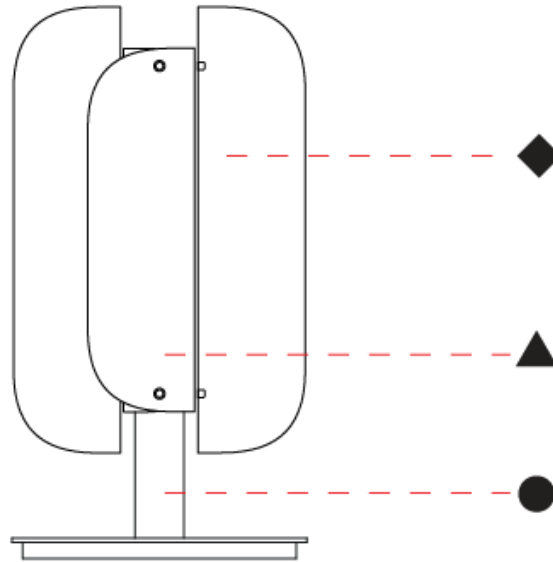

BLUR PORTABLE

D104222-

PROJECT	_____
TYPE	_____
SPECIFIER	_____
QUANTITY	_____
DATE	_____

D