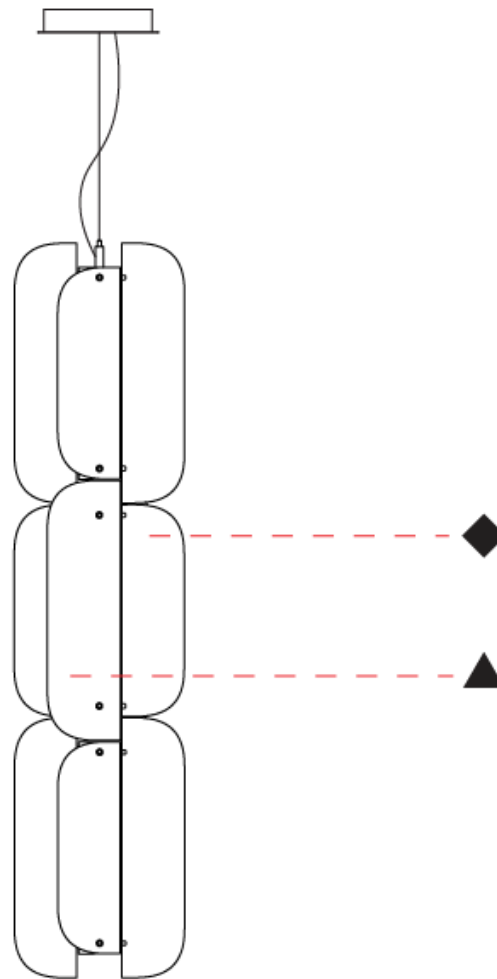

BLUR SUSPENSION

D1010093-

PROJECT	
TYPE	
SPECIFIER	
QUANTITY	
DATE	

D