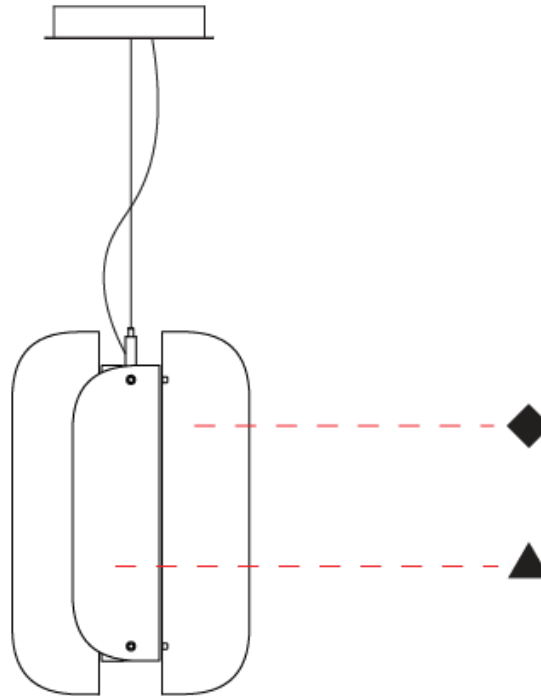

BLUR SUSPENSION

D1010091-

PROJECT

TYPE

SPECIFIER

QUANTITY

DATE

D