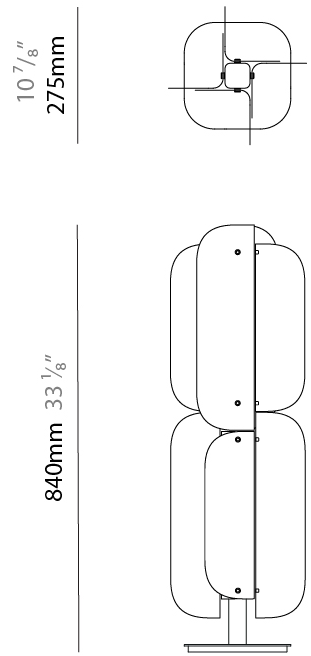

BLUR PORTABLE

D104223-

base number   Finish   Finish   Finish
Options   Options   Options

1. To build a product code in our configurator select the specify button on the base model # product page
2. To build a manual product code on this datasheet choose from the options listed below in blue font and add the suffix to the base model #

GENERAL

Series: Blur
Partner: Quasar
Division: Design
Installation: Portable
Product Type: Floor
Mounting Location: Floor

PHYSICAL

Shape: Abstract
Diameter (mm): 275
Diameter (in): 10 ¹³/₁₆
Height (mm): 840
Height (in): 33 ¹/₈
Fixture Finish: GRY / CLR
Holder Finish: QTZ / BRZ
Accent Finish: GRY / CLR / COP / BRA
Fixture Material: Metal / Glass

ELECTRICAL

Lamp Type: LED
Input Wattage (W): 11.6
Total Output Wattage (W): 9.9
Dimming: Phase Dimming (120Vac Only)
Driver Included: Yes
Driver Location: Integrated
Driver Type: Constant Voltage - Universal
Driver Class: Class 2
Input Voltage (V): 120 - 277
Output Voltage (V): 24

LED

Color Temperature (°K): 2700
Max. Delivered Lumen (lm): 522
CRI: >95 CRI
Lamp Life (hrs): 50000

OPTICAL

RATINGS AND CERTIFICATIONS

Certified By: Certified for North American Standards
IP rating: IP20

PROJECT
TYPE
SPECIFIER
QUANTITY
DATE