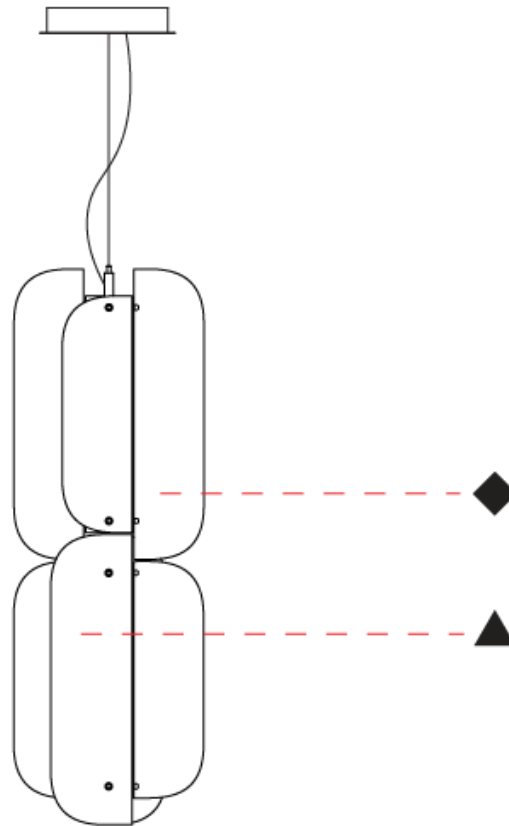

BLUR SUSPENSION

D1010092-

PROJECT _____

TYPE _____

SPECIFIER _____

QUANTITY _____

DATE _____

D