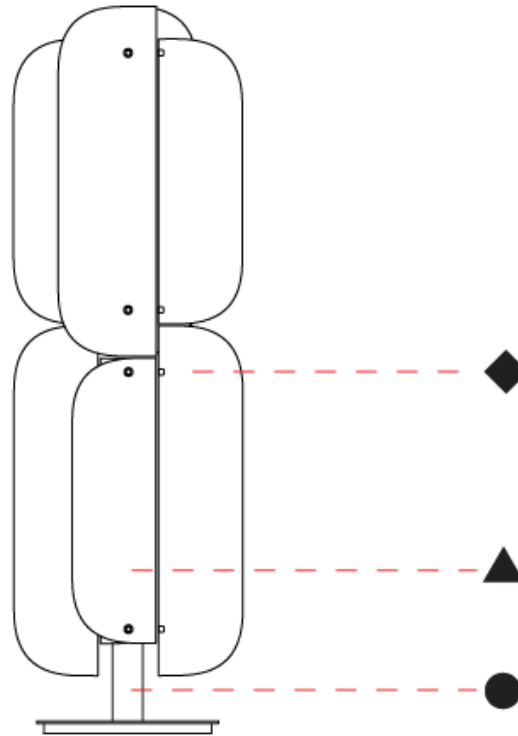

BLUR PORTABLE

D104223-

PROJECT _____

TYPE _____

SPECIFIER _____

QUANTITY _____

DATE _____

D