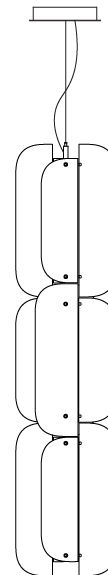

10 ⁷/₈"
275mm

1160mm 45 ⁵/₈"