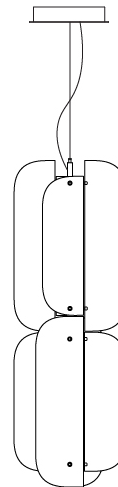

10 ⁷/₈"
275mm

780mm 30 ³/₄"