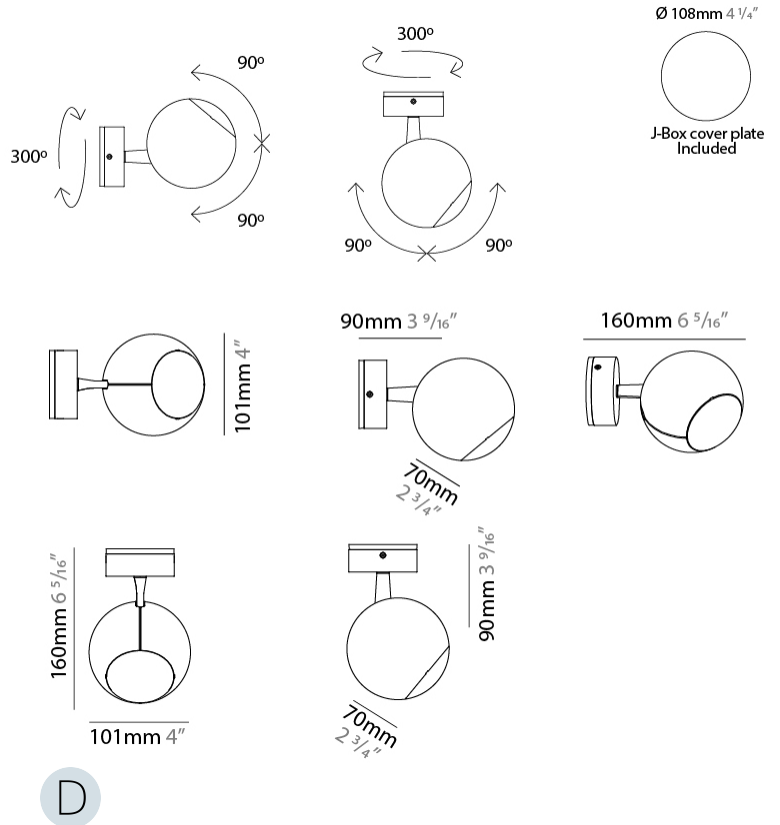

PROJECT
TYPE
SPECIFIER
QUANTITY
DATE

BO-LA SURFACE

D92209-

base number   Finish
Options

1. To build a product code in our configurator select the specify button on the base model # product page
2. To build a manual product code on this datasheet choose from the options listed below in blue font and add the suffix to the base model #

GENERAL

Series: Bo-La
Brand: Milan
Division: Design
Mounting Type: Surface
Subcategory: Spots

PHYSICAL

Shape: Sphere
Diameter (mm): 101
Diameter (in): 4
Height (mm): 70
Height (in): 2 ¾
Max. Overall Height (mm): 160
Max. Overall Height (in): 6 ⅝
Light Distribution: Adjustable / Direct
Diffuser: Polycarbonate - Clear
Fixture Finish: WHI / BLK / SGD / BNI / SCO
Fixture Material: Aluminum

ELECTRICAL

Lamp Type: LED
Input Wattage (W): 11
Dimming: Electronic Low Voltage Dimming
Input Voltage (V): 120Vac Direct Line

LED

Number of LEDs: 1
Color Temperature (°K): 3000
Max. Delivered Lumen (lm): 845
CRI: >80 CRI
Lamp Life (hrs): 50000

OPTICAL

Optic°: 40
Adjustability: Rotational 300°; Tilt 90°

RATINGS AND CERTIFICATIONS

Certified By: Certified for North American Standards
IP rating: IP20