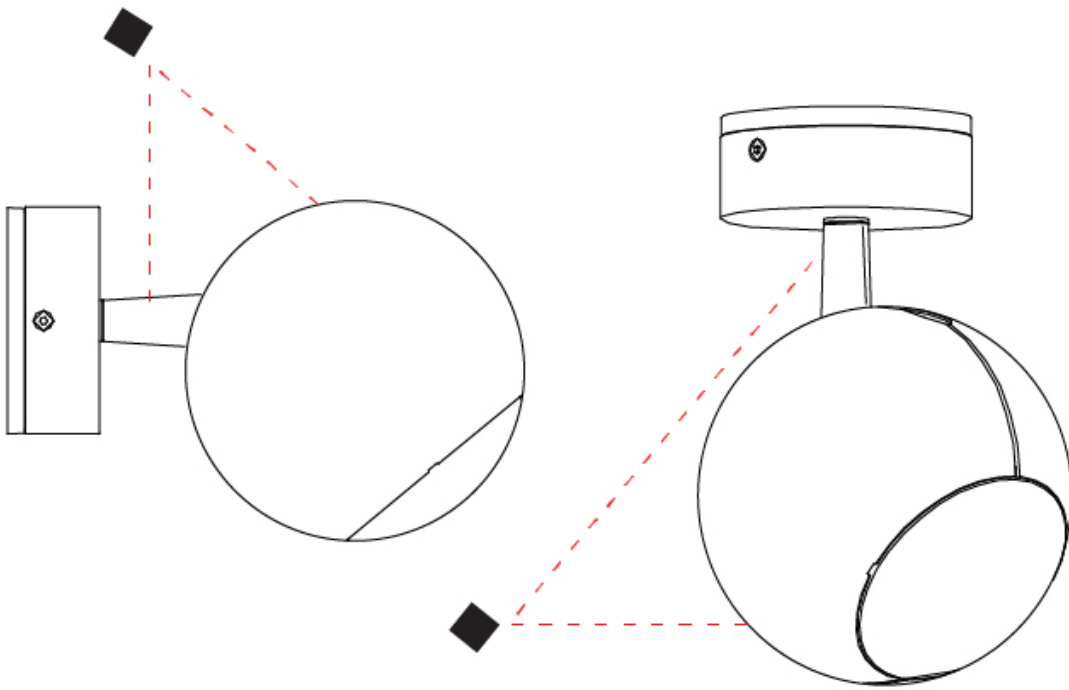

GENERAL

Series: Bo-La _____
 Brand: Milan _____
 Division: Design _____
 Mounting Type: Suspension _____
 Mounting Location: Ceiling _____
 Subcategory: Pendant _____

PHYSICAL

Shape: Sphere _____
 Diameter (mm): 101 _____
 Diameter (in): 4 _____
 Max. Overall Height (mm): 2900 _____
 Max. Overall Height (in): 114 ³/₁₆ _____
 Light Distribution: Direct _____
 Diffuser: Polycarbonate - Opal _____
 Fixture Finish: WHI / BLK / BNI / SCO _____
 Fixture Material: Aluminum _____
 Cable Details: Transparent _____

GENERAL

Series: Bo-La
 Brand: Milan
 Division: Design
 Mounting Type: Surface
 Subcategory: Spots

PHYSICAL

Shape: Sphere
 Diameter (mm): 101
 Diameter (in): 4
 Height (mm): 70
 Height (in): 2 ¾
 Max. Overall Height (mm): 160
 Max. Overall Height (in): 6 ⅝
 Light Distribution: Adjustable / Direct
 Diffuser: Polycarbonate - Clear
 Fixture Finish: WHI / BLK / SGD / BNI / SCO
 Fixture Material: Aluminum

OPTICAL

Optic°: 40
 Adjustability: Rotational 300°; Tilt 90°

RATINGS AND CERTIFICATIONS

Certified By: Certified for North American Standards
 IP rating: IP20

BO-LA SURFACE

D92209-

PROJECT	_____
TYPE	_____
SPECIFIER	_____
QUANTITY	_____
DATE	_____

GENERAL

Series: Bo-La
 Brand: Milan
 Division: Design
 Mounting Type: Surface
 Mounting Location: Wall
 Subcategory: On/Off Switch

PHYSICAL

Shape: Sphere
 Diameter (mm): 101
 Diameter (in): 4
 Height (mm): 100
 Height (in): 3 ¹⁵/₁₆
 Extension (mm): 148
 Extension (in): 5 ¹³/₁₆
 Light Distribution: Adjustable / Direct
 Diffuser: Injected Polycarbonate - Clear
 Fixture Finish: WHI / BLK / BNI / SCO
 Fixture Material: Aluminum