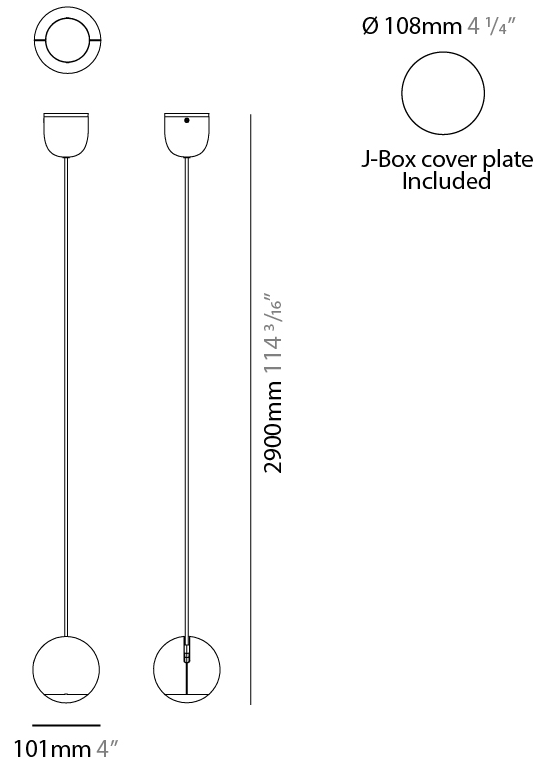

BO-LA SUSPENSION

D91142-

base number _____
Finish _____
Options _____

1. To build a product code in our configurator select the specify button on the base model # product page
2. To build a manual product code on this datasheet choose from the options listed below in blue font and add the suffix to the base model #

GENERAL

Series: Bo-La _____
Brand: Milan _____
Division: Design _____
Mounting Type: Suspension _____
Mounting Location: Ceiling _____
Subcategory: Pendant _____

PHYSICAL

Shape: Sphere _____
Diameter (mm): 101 _____
Diameter (in): 4 _____
Max. Overall Height (mm): 2900 _____
Max. Overall Height (in): 114 ³/₁₆ _____
Light Distribution: Direct _____
Diffuser: Polycarbonate - Opal _____
Fixture Finish: WHI / BLK / BNI / SCO _____
Fixture Material: Aluminum _____
Cable Details: Transparent _____

ELECTRICAL

Lamp Type: LED _____
Input Wattage (W): 7 _____
Dimming: Electronic Low Voltage Dimming _____
Input Voltage (V): 120Vac Direct Line _____

LED

Number of LEDs: 1 _____
Color Temperature (°K): 3000 _____
Max. Delivered Lumen (lm): 560 _____
CRI: >80 CRI _____
Lamp Life (hrs): 50000 _____

OPTICAL

Optic°: 40 _____

RATINGS AND CERTIFICATIONS

Certified By: Certified for North American Standards _____
IP rating: IP20 _____