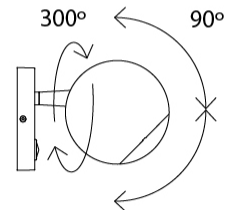

GENERAL

Series: Bo-La _____
 Brand: Milan _____
 Division: Design _____
 Mounting Type: Suspension _____
 Mounting Location: Ceiling _____
 Subcategory: Pendant _____

PHYSICAL

Shape: Sphere _____
 Diameter (mm): 101 _____
 Diameter (in): 4 _____
 Max. Overall Height (mm): 2900 _____
 Max. Overall Height (in): 114 ³/₁₆ _____
 Light Distribution: Direct _____
 Diffuser: Polycarbonate - Opal _____
 Fixture Finish: WHI / BLK / BNI / SCO _____
 Fixture Material: Aluminum _____
 Cable Details: Transparent _____

GENERAL

Series: Bo-La
 Brand: Milan
 Division: Design
 Mounting Type: Surface
 Subcategory: Spots

PHYSICAL

Shape: Sphere
 Diameter (mm): 101
 Diameter (in): 4
 Height (mm): 70
 Height (in): 2 ¾
 Max. Overall Height (mm): 160
 Max. Overall Height (in): 6 ⅝
 Light Distribution: Adjustable / Direct
 Diffuser: Polycarbonate - Clear
 Fixture Finish: WHI / BLK / SGD / BNI / SCO
 Fixture Material: Aluminum

GENERAL

Series: Bo-La
 Brand: Milan
 Division: Design
 Mounting Type: Surface
 Mounting Location: Wall
 Subcategory: On/Off Switch

PHYSICAL

Shape: Sphere
 Diameter (mm): 101
 Diameter (in): 4
 Height (mm): 100
 Height (in): 3 ¹⁵/₁₆
 Extension (mm): 148
 Extension (in): 5 ¹³/₁₆
 Light Distribution: Adjustable / Direct
 Diffuser: Injected Polycarbonate - Clear
 Fixture Finish: WHI / BLK / BNI / SCO
 Fixture Material: Aluminum

101mm 4"

100mm 3 ¹⁵/₁₆"

3 1/16"
78mm

70mm 2 ³/₄"

70mm 2 ³/₄"

300° 90°

BO-LA SURFACE

D93211-