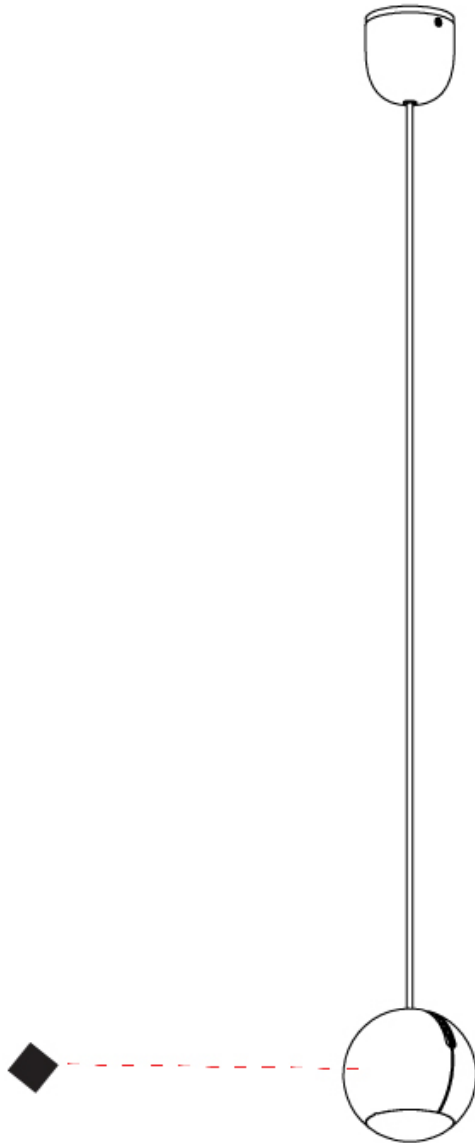

GENERAL

Series: Bo-La _____
 Brand: Milan _____
 Division: Design _____
 Mounting Type: Suspension _____
 Mounting Location: Ceiling _____
 Subcategory: Pendant _____

PHYSICAL

Shape: Sphere _____
 Diameter (mm): 101 _____
 Diameter (in): 4 _____
 Max. Overall Height (mm): 2900 _____
 Max. Overall Height (in): 114 ³/₁₆ _____
 Light Distribution: Direct _____
 Diffuser: Polycarbonate - Opal _____
 Fixture Finish: WHI / BLK / BNI / SCO _____
 Fixture Material: Aluminum _____
 Cable Details: Transparent _____

SPECIFIER

QUANTITY

DATE

D

PROJECT
TYPE
SPECIFIER
QUANTITY
DATE

BO-LA SURFACE

D92209-

base number Finish
Options

GENERAL

Series: Bo-La
 Brand: Milan
 Division: Design
 Mounting Type: Surface
 Subcategory: Spots

PHYSICAL

Shape: Sphere
 Diameter (mm): 101
 Diameter (in): 4
 Height (mm): 70
 Height (in): 2 ¾
 Max. Overall Height (mm): 160
 Max. Overall Height (in): 6 ⅝
 Light Distribution: Adjustable / Direct
 Diffuser: Polycarbonate - Clear
 Fixture Finish: WHI / BLK / SGD / BNI / SCO
 Fixture Material: Aluminum

GENERAL

Series: Bo-La
 Brand: Milan
 Division: Design
 Mounting Type: Surface
 Mounting Location: Wall
 Subcategory: On/Off Switch

PHYSICAL

Shape: Sphere
 Diameter (mm): 101
 Diameter (in): 4
 Height (mm): 100
 Height (in): 3 ¹⁵/₁₆
 Extension (mm): 148
 Extension (in): 5 ¹³/₁₆
 Light Distribution: Adjustable / Direct
 Diffuser: Injected Polycarbonate - Clear
 Fixture Finish: WHI / BLK / BNI / SCO
 Fixture Material: Aluminum