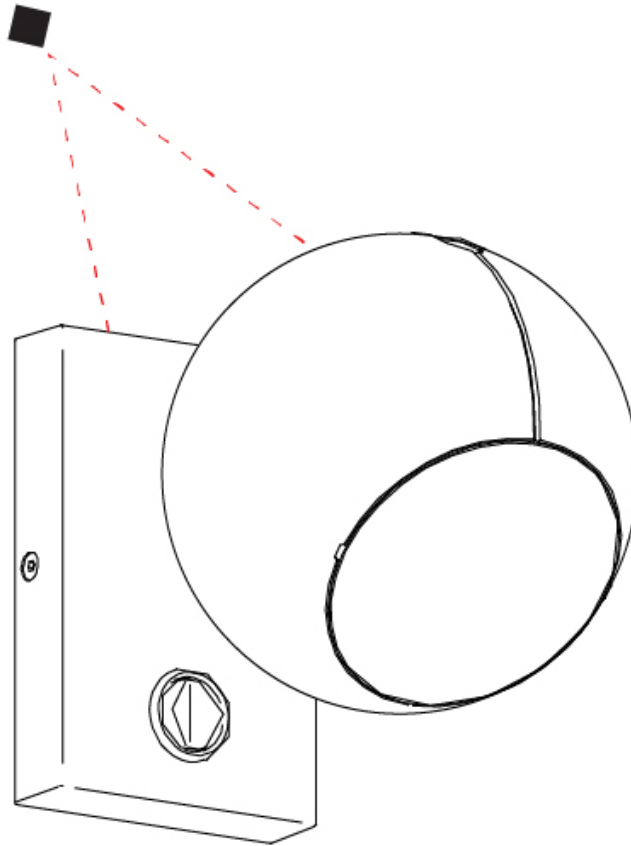

BO-LA SURFACE

D93211-

PROJECT

TYPE

SPECIFIER

QUANTITY

DATE

D