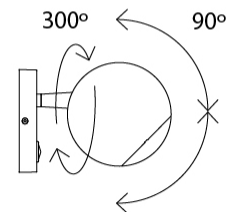

GENERAL

Series: Bo-La
 Brand: Milan
 Division: Design
 Mounting Type: Suspension
 Mounting Location: Ceiling
 Subcategory: Pendant

PHYSICAL

Shape: Sphere
 Diameter (mm): 101
 Diameter (in): 4
 Max. Overall Height (mm): 2900
 Max. Overall Height (in): 114 ³/₁₆
 Light Distribution: Direct
 Diffuser: Polycarbonate - Opal
 Fixture Finish: WHI / BLK / BNI / SCO
 Fixture Material: Aluminum
 Cable Details: Transparent

GENERAL

Series: Bo-La
 Brand: Milan
 Division: Design
 Mounting Type: Surface
 Subcategory: Spots

PHYSICAL

Shape: Sphere
 Diameter (mm): 101
 Diameter (in): 4
 Height (mm): 70
 Height (in): 2 3/4
 Max. Overall Height (mm): 160
 Max. Overall Height (in): 6 5/16
 Light Distribution: Adjustable / Direct
 Diffuser: Polycarbonate - Clear
 Fixture Finish: WHI / BLK / SGD / BNI / SCO
 Fixture Material: Aluminum

GENERAL

Series: Bo-La
 Brand: Milan
 Division: Design
 Mounting Type: Surface
 Mounting Location: Wall
 Subcategory: On/Off Switch

PHYSICAL

Shape: Sphere
 Diameter (mm): 101
 Diameter (in): 4
 Height (mm): 100
 Height (in): 3 ¹⁵/₁₆
 Extension (mm): 148
 Extension (in): 5 ¹³/₁₆
 Light Distribution: Adjustable / Direct
 Diffuser: Injected Polycarbonate - Clear
 Fixture Finish: WHI / BLK / BNI / SCO
 Fixture Material: Aluminum

101mm 4"

100mm 3 ¹⁵/₁₆"

3 1/16"
78mm

70mm
2 ³/₄"

70mm
2 ³/₄"

300° 90°

BO-LA SURFACE

D93211-