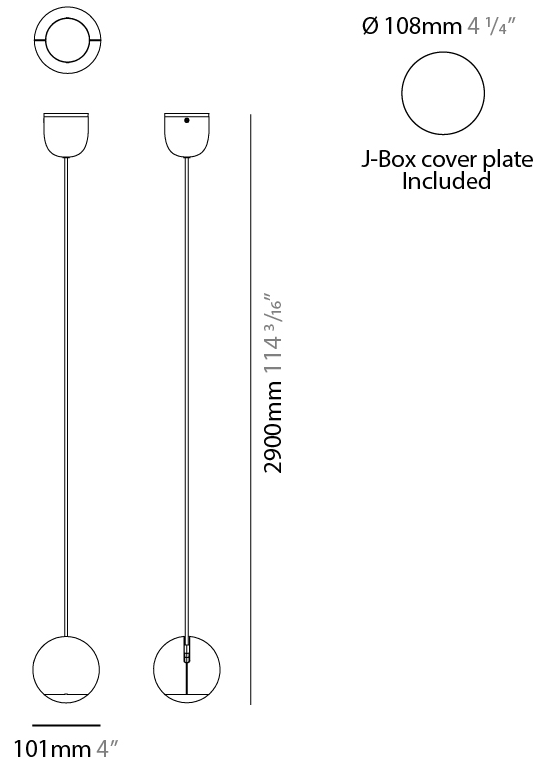

PROJECT	_____
TYPE	_____
SPECIFIER	_____
QUANTITY	_____
DATE	_____

BO-LA SUSPENSION

D91142-

base number   Finish
Options

1. To build a product code in our configurator select the specify button on the base model # product page
2. To build a manual product code on this datasheet choose from the options listed below in blue font and add the suffix to the base model #

GENERAL

Series: Bo-La
Brand: Milan
Division: Design
Mounting Type: Suspension
Mounting Location: Ceiling
Subcategory: Pendant

PHYSICAL

Shape: Sphere
Diameter (mm): 101
Diameter (in): 4
Max. Overall Height (mm): 2900
Max. Overall Height (in): 114 ³/₁₆
Light Distribution: Direct
Diffuser: Polycarbonate - Opal
Fixture Finish: WHI / BLK / BNI / SCO
Fixture Material: Aluminum
Cable Details: Transparent

ELECTRICAL

Lamp Type: LED
Input Wattage (W): 7
Dimming: Electronic Low Voltage Dimming
Input Voltage (V): 120Vac Direct Line

LED

Number of LEDs: 1
Color Temperature (°K): 3000
Max. Delivered Lumen (lm): 560
CRI: >80 CRI
Lamp Life (hrs): 50000

OPTICAL

Optic°: 40

RATINGS AND CERTIFICATIONS

Certified By: Certified for North American Standards
IP rating: IP20