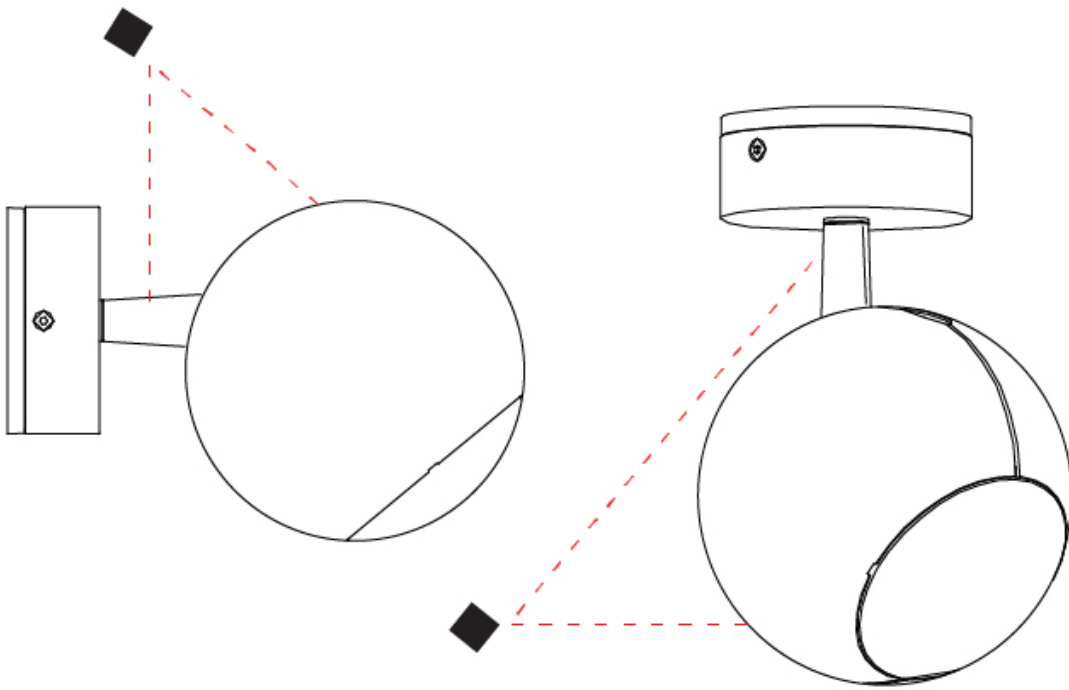

GENERAL

Series: Bo-La
 Brand: Milan
 Division: Design
 Mounting Type: Suspension
 Mounting Location: Ceiling
 Subcategory: Pendant

PHYSICAL

Shape: Sphere
 Diameter (mm): 101
 Diameter (in): 4
 Max. Overall Height (mm): 2900
 Max. Overall Height (in): 114 ³/₁₆
 Light Distribution: Direct
 Diffuser: Polycarbonate - Opal
 Fixture Finish: WHI / BLK / BNI / SCO
 Fixture Material: Aluminum
 Cable Details: Transparent

GENERAL

Series: Bo-La
 Brand: Milan
 Division: Design
 Mounting Type: Surface
 Subcategory: Spots

PHYSICAL

Shape: Sphere
 Diameter (mm): 101
 Diameter (in): 4
 Height (mm): 70
 Height (in): 2 3/4
 Max. Overall Height (mm): 160
 Max. Overall Height (in): 6 5/16
 Light Distribution: Adjustable / Direct
 Diffuser: Polycarbonate - Clear
 Fixture Finish: WHI / BLK / SGD / BNI / SCO
 Fixture Material: Aluminum

OPTICAL

Optic°: 40
 Adjustability: Rotational 300°; Tilt 90°

RATINGS AND CERTIFICATIONS

Certified By: Certified for North American Standards
 IP rating: IP20

BO-LA SURFACE

D92209-

PROJECT	_____
TYPE	_____
SPECIFIER	_____
QUANTITY	_____
DATE	_____

GENERAL

Series: Bo-La
 Brand: Milan
 Division: Design
 Mounting Type: Surface
 Mounting Location: Wall
 Subcategory: On/Off Switch

PHYSICAL

Shape: Sphere
 Diameter (mm): 101
 Diameter (in): 4
 Height (mm): 100
 Height (in): 3 ¹⁵/₁₆
 Extension (mm): 148
 Extension (in): 5 ¹³/₁₆
 Light Distribution: Adjustable / Direct
 Diffuser: Injected Polycarbonate - Clear
 Fixture Finish: WHI / BLK / BNI / SCO
 Fixture Material: Aluminum