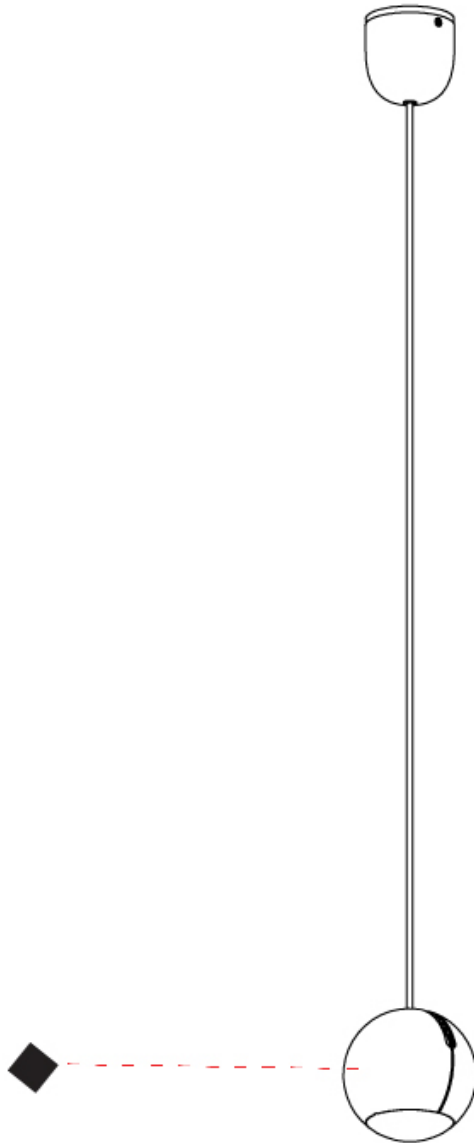

GENERAL

Series: Bo-La
 Brand: Milan
 Division: Design
 Mounting Type: Suspension
 Mounting Location: Ceiling
 Subcategory: Pendant

PHYSICAL

Shape: Sphere
 Diameter (mm): 101
 Diameter (in): 4
 Max. Overall Height (mm): 2900
 Max. Overall Height (in): 114 ³/₁₆
 Light Distribution: Direct
 Diffuser: Polycarbonate - Opal
 Fixture Finish: WHI / BLK / BNI / SCO
 Fixture Material: Aluminum
 Cable Details: Transparent

SPECIFIER

QUANTITY

DATE

D

PROJECT
TYPE
SPECIFIER
QUANTITY
DATE

BO-LA SURFACE

D92209-

base number Finish
Options

GENERAL

Series: Bo-La
 Brand: Milan
 Division: Design
 Mounting Type: Surface
 Subcategory: Spots

PHYSICAL

Shape: Sphere
 Diameter (mm): 101
 Diameter (in): 4
 Height (mm): 70
 Height (in): 2 3/4
 Max. Overall Height (mm): 160
 Max. Overall Height (in): 6 5/16
 Light Distribution: Adjustable / Direct
 Diffuser: Polycarbonate - Clear
 Fixture Finish: WHI / BLK / SGD / BNI / SCO
 Fixture Material: Aluminum

GENERAL

Series: Bo-La
 Brand: Milan
 Division: Design
 Mounting Type: Surface
 Mounting Location: Wall
 Subcategory: On/Off Switch

PHYSICAL

Shape: Sphere
 Diameter (mm): 101
 Diameter (in): 4
 Height (mm): 100
 Height (in): 3 ¹⁵/₁₆
 Extension (mm): 148
 Extension (in): 5 ¹³/₁₆
 Light Distribution: Adjustable / Direct
 Diffuser: Injected Polycarbonate - Clear
 Fixture Finish: WHI / BLK / BNI / SCO
 Fixture Material: Aluminum