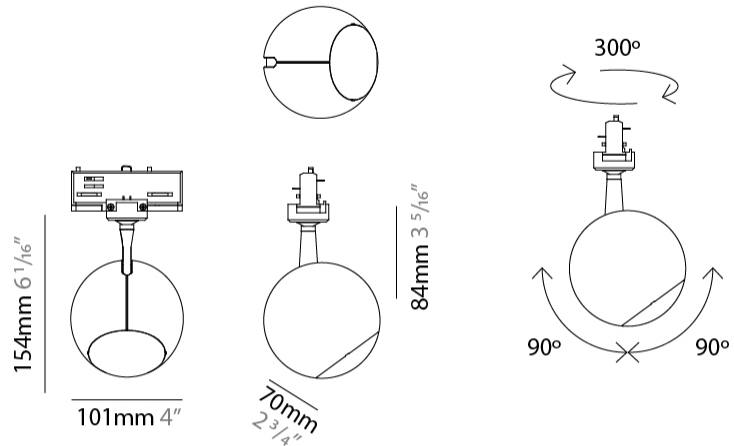

PROJECT	_____
TYPE	_____
SPECIFIER	_____
QUANTITY	_____
DATE	_____

BO-LA TRACK

D96036-

base number   Finish
Options

1. To build a product code in our configurator select the specify button on the base model # product page
2. To build a manual product code on this datasheet choose from the options listed below in blue font and add the suffix to the base model #

GENERAL

Series: Bo-La
Brand: Milan
Division: Design
Mounting Type: Track
Mounting Location: Ceiling
Subcategory: Spots

PHYSICAL

Shape: Sphere
Diameter (mm): 101
Diameter (in): 4
Max. Overall Height (mm): 154
Max. Overall Height (in): 6 1/16
Light Distribution: Adjustable / Direct
Diffuser: Polycarbonate
Fixture Finish: WHI / BLK / BNI / SCO
Fixture Material: Aluminum

ELECTRICAL

Number of Lamps: 1
Lamp Type: LED
Input Wattage (W): 11
Dimming: Electronic Low Voltage Dimming
Input Voltage (V): 120Vac Direct Line

LED

Number of LEDs: 1
Color Temperature (°K): 3000
Max. Delivered Lumen (lm): 845
CRI: >80 CRI

OPTICAL

RATINGS AND CERTIFICATIONS

Certified By: Certified for North American Standards
IP rating: IP20