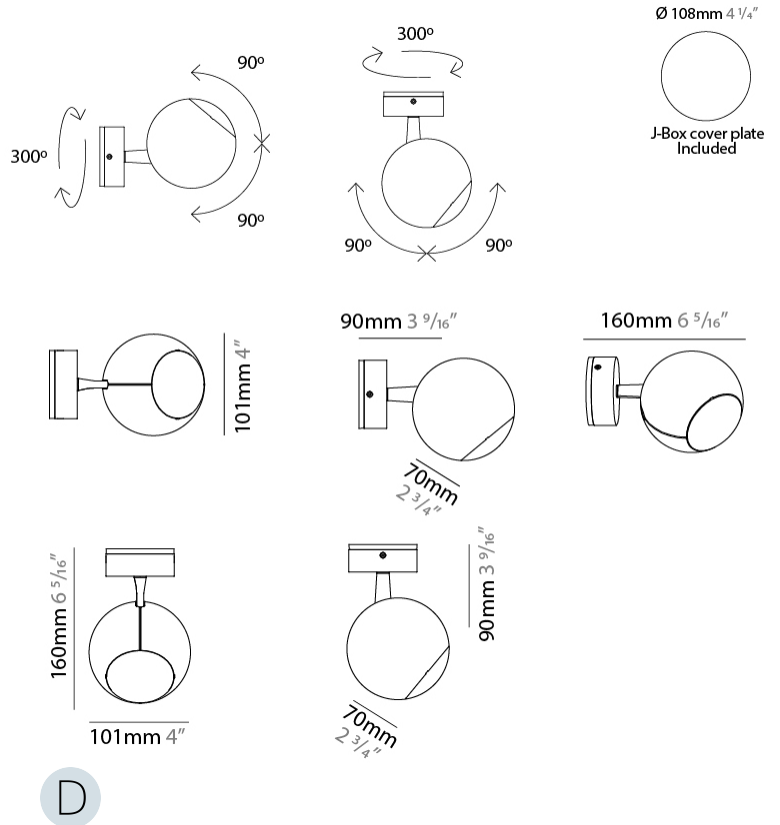

PROJECT
TYPE
SPECIFIER
QUANTITY
DATE

BO-LA SURFACE

D92209-

base number   Finish
Options

1. To build a product code in our configurator select the specify button on the base model # product page
2. To build a manual product code on this datasheet choose from the options listed below in blue font and add the suffix to the base model #

GENERAL

Series: Bo-La
Brand: Milan
Division: Design
Mounting Type: Surface
Subcategory: Spots

PHYSICAL

Shape: Sphere
Diameter (mm): 101
Diameter (in): 4
Height (mm): 70
Height (in): 2 3/4
Max. Overall Height (mm): 160
Max. Overall Height (in): 6 5/16
Light Distribution: Adjustable / Direct
Diffuser: Polycarbonate - Clear
Fixture Finish: WHI / BLK / SGD / BNI / SCO
Fixture Material: Aluminum

ELECTRICAL

Lamp Type: LED
Input Wattage (W): 11
Dimming: Electronic Low Voltage Dimming
Input Voltage (V): 120Vac Direct Line

LED

Number of LEDs: 1
Color Temperature (°K): 3000
Max. Delivered Lumen (lm): 845
CRI: >80 CRI
Lamp Life (hrs): 50000

OPTICAL

Optic°: 40
Adjustability: Rotational 300°; Tilt 90°

RATINGS AND CERTIFICATIONS

Certified By: Certified for North American Standards
IP rating: IP20