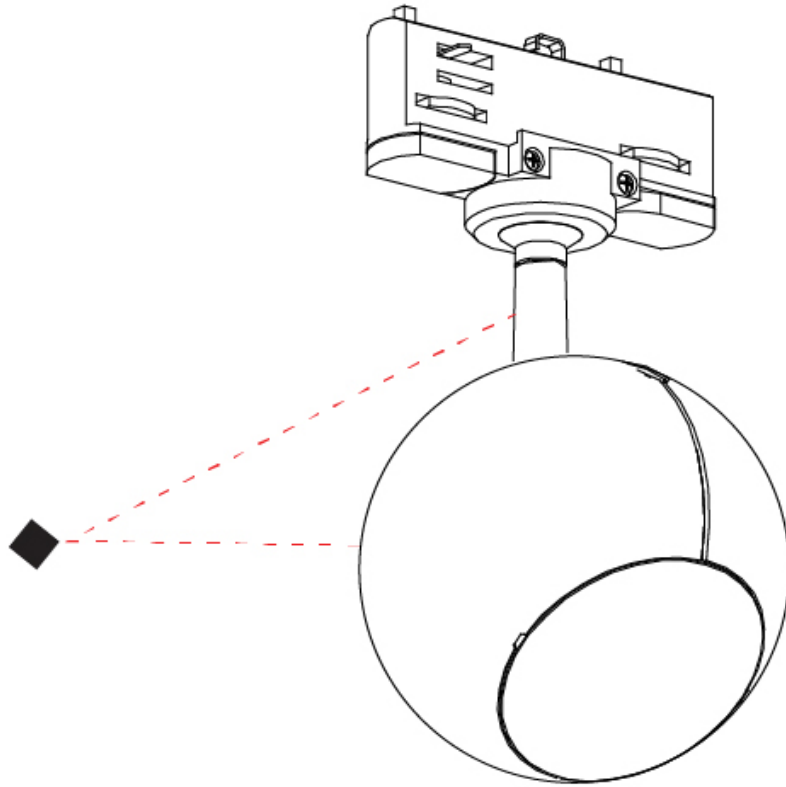

BO-LA TRACK

D96036-

PROJECT	_____
TYPE	_____
SPECIFIER	_____
QUANTITY	_____
DATE	_____

D