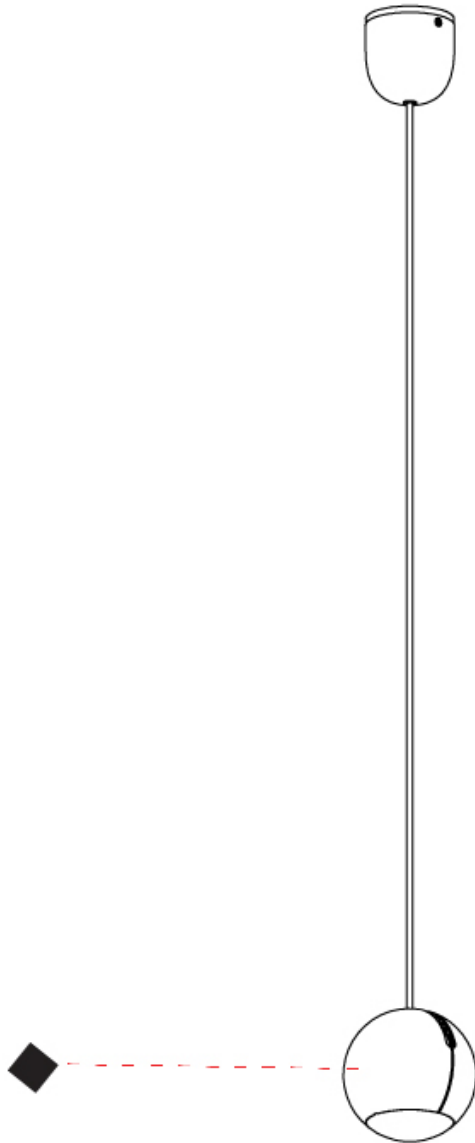

BO-LA SUSPENSION

D91142-

PROJECT

TYPE

SPECIFIER

QUANTITY

DATE

D