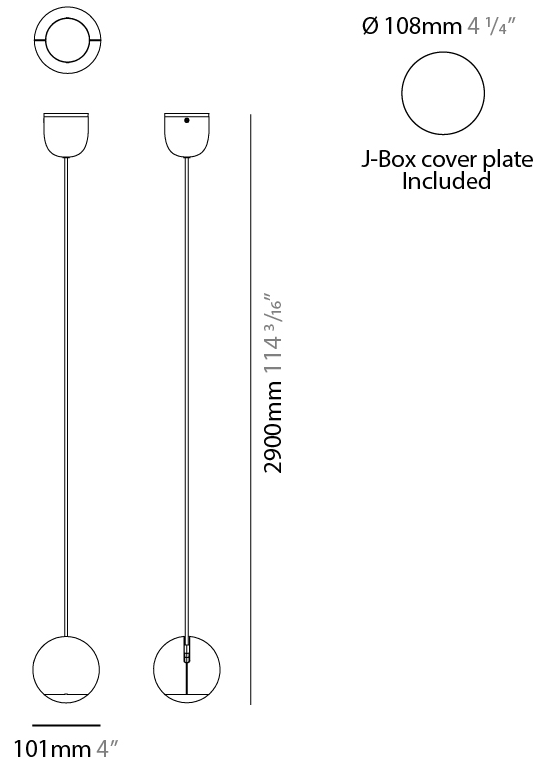

BO-LA SUSPENSION

D91142-

base number _____
Finish Options _____

1. To build a product code in our configurator select the specify button on the base model # product page
2. To build a manual product code on this datasheet choose from the options listed below in blue font and add the suffix to the base model #

GENERAL

Series: Bo-La _____
Brand: Milan _____
Division: Design _____
Mounting Type: Suspension _____
Mounting Location: Ceiling _____
Subcategory: Pendant _____

PHYSICAL

Shape: Sphere _____
Diameter (mm): 101 _____
Diameter (in): 4 _____
Max. Overall Height (mm): 2900 _____
Max. Overall Height (in): 114 ³/₁₆ _____
Light Distribution: Direct _____
Diffuser: Polycarbonate - Opal _____
Fixture Finish: WHI / BLK / BNI / SCO _____
Fixture Material: Aluminum _____
Cable Details: Transparent _____

ELECTRICAL

Lamp Type: LED _____
Input Wattage (W): 7 _____
Dimming: Electronic Low Voltage Dimming _____
Input Voltage (V): 120Vac Direct Line _____

LED

Number of LEDs: 1 _____
Color Temperature (°K): 3000 _____
Max. Delivered Lumen (lm): 560 _____
CRI: >80 CRI _____
Lamp Life (hrs): 50000 _____

OPTICAL

Optic°: 40 _____

RATINGS AND CERTIFICATIONS

Certified By: Certified for North American Standards _____
IP rating: IP20 _____