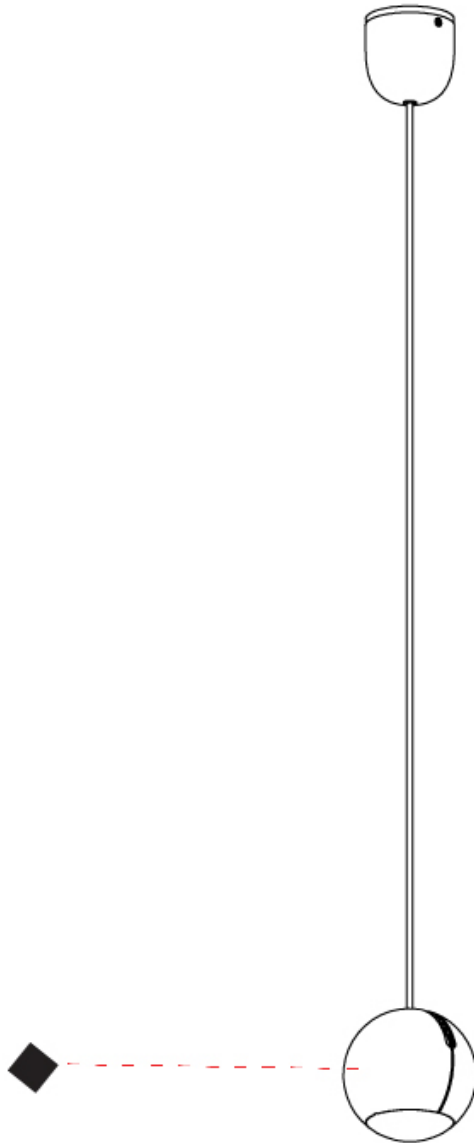

BO-LA SUSPENSION

D91142-

PROJECT

TYPE

SPECIFIER

QUANTITY

DATE

D