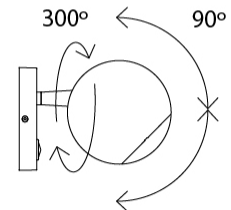

GENERAL

Series: Bo-La
 Brand: Milan
 Division: Design
 Mounting Type: Suspension
 Mounting Location: Ceiling
 Subcategory: Pendant

PHYSICAL

Shape: Sphere
 Diameter (mm): 101
 Diameter (in): 4
 Max. Overall Height (mm): 2900
 Max. Overall Height (in): 114 ³/₁₆
 Light Distribution: Direct
 Diffuser: Polycarbonate - Opal
 Fixture Finish: WHI / BLK / BNI / SCO
 Fixture Material: Aluminum
 Cable Details: Transparent

GENERAL

Series: Bo-La
 Brand: Milan
 Division: Design
 Mounting Type: Surface
 Subcategory: Spots

PHYSICAL

Shape: Sphere
 Diameter (mm): 101
 Diameter (in): 4
 Height (mm): 70
 Height (in): 2 ¾
 Max. Overall Height (mm): 160
 Max. Overall Height (in): 6 ⅝
 Light Distribution: Adjustable / Direct
 Diffuser: Polycarbonate - Clear
 Fixture Finish: WHI / BLK / SGD / BNI / SCO
 Fixture Material: Aluminum

GENERAL

Series: Bo-La
 Brand: Milan
 Division: Design
 Mounting Type: Surface
 Mounting Location: Wall
 Subcategory: On/Off Switch

PHYSICAL

Shape: Sphere
 Diameter (mm): 101
 Diameter (in): 4
 Height (mm): 100
 Height (in): 3 ¹⁵/₁₆
 Extension (mm): 148
 Extension (in): 5 ¹³/₁₆
 Light Distribution: Adjustable / Direct
 Diffuser: Injected Polycarbonate - Clear
 Fixture Finish: WHI / BLK / BNI / SCO
 Fixture Material: Aluminum

101mm 4"

100mm 3 ¹⁵/₁₆"

3 1/16"
78mm

70mm 2 ³/₄"

70mm 2 ³/₄"

300° 90°

BO-LA SURFACE

D93211-