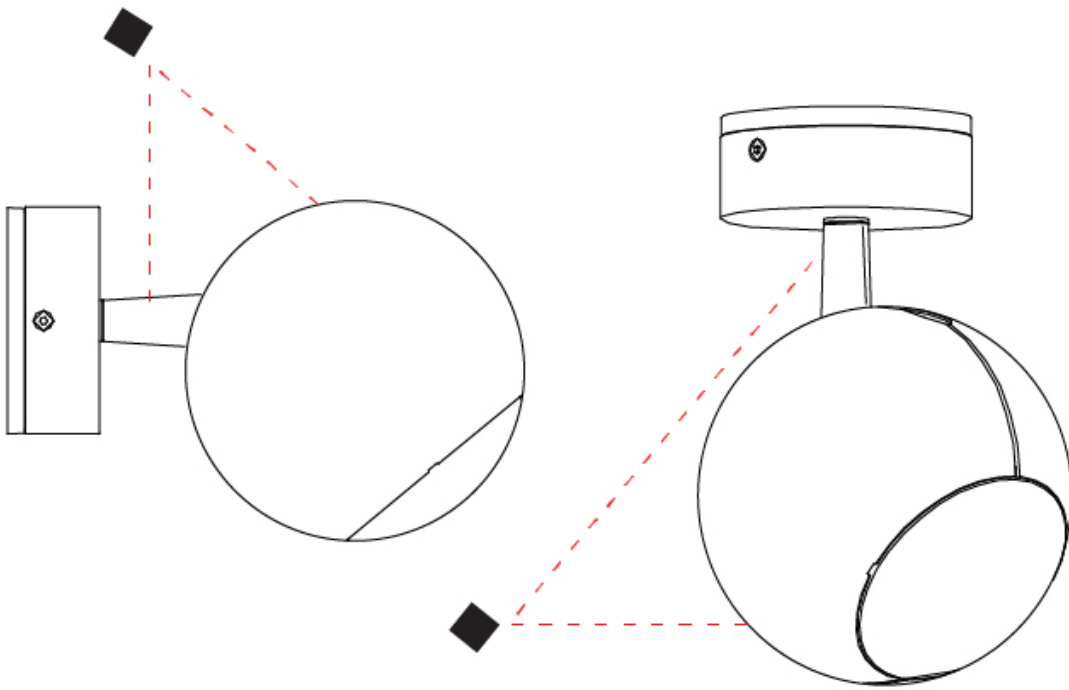

GENERAL

Series: Bo-La
 Brand: Milan
 Division: Design
 Mounting Type: Suspension
 Mounting Location: Ceiling
 Subcategory: Pendant

PHYSICAL

Shape: Sphere
 Diameter (mm): 101
 Diameter (in): 4
 Max. Overall Height (mm): 2900
 Max. Overall Height (in): 114 ³/₁₆
 Light Distribution: Direct
 Diffuser: Polycarbonate - Opal
 Fixture Finish: WHI / BLK / BNI / SCO
 Fixture Material: Aluminum
 Cable Details: Transparent

GENERAL

Series: Bo-La
 Brand: Milan
 Division: Design
 Mounting Type: Surface
 Subcategory: Spots

PHYSICAL

Shape: Sphere
 Diameter (mm): 101
 Diameter (in): 4
 Height (mm): 70
 Height (in): 2 ¾
 Max. Overall Height (mm): 160
 Max. Overall Height (in): 6 ⅝
 Light Distribution: Adjustable / Direct
 Diffuser: Polycarbonate - Clear
 Fixture Finish: WHI / BLK / SGD / BNI / SCO
 Fixture Material: Aluminum

OPTICAL

Optic°: 40
 Adjustability: Rotational 300°; Tilt 90°

RATINGS AND CERTIFICATIONS

Certified By: Certified for North American Standards
 IP rating: IP20

BO-LA SURFACE

D92209-

PROJECT	_____
TYPE	_____
SPECIFIER	_____
QUANTITY	_____
DATE	_____

GENERAL

Series: Bo-La
 Brand: Milan
 Division: Design
 Mounting Type: Surface
 Mounting Location: Wall
 Subcategory: On/Off Switch

PHYSICAL

Shape: Sphere
 Diameter (mm): 101
 Diameter (in): 4
 Height (mm): 100
 Height (in): 3 ¹⁵/₁₆
 Extension (mm): 148
 Extension (in): 5 ¹³/₁₆
 Light Distribution: Adjustable / Direct
 Diffuser: Injected Polycarbonate - Clear
 Fixture Finish: WHI / BLK / BNI / SCO
 Fixture Material: Aluminum