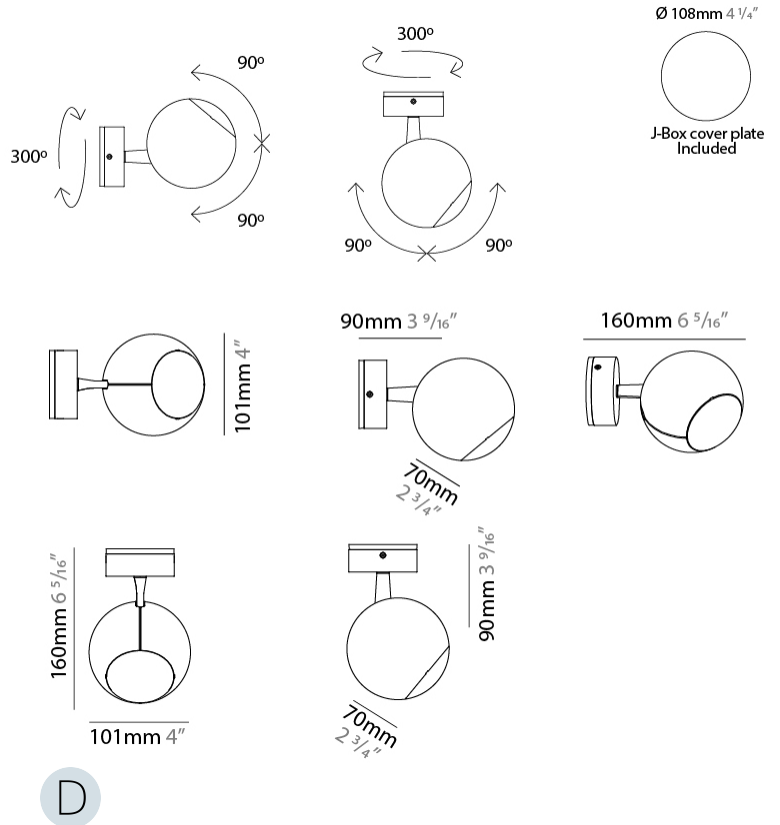

PROJECT	_____
TYPE	_____
SPECIFIER	_____
QUANTITY	_____
DATE	_____

BO-LA SURFACE

D92209-

base number   Finish
Options

1. To build a product code in our configurator select the specify button on the base model # product page
2. To build a manual product code on this datasheet choose from the options listed below in blue font and add the suffix to the base model #

GENERAL

Series: Bo-La
Brand: Milan
Division: Design
Mounting Type: Surface
Subcategory: Spots

PHYSICAL

Shape: Sphere
Diameter (mm): 101
Diameter (in): 4
Height (mm): 70
Height (in): 2 ¾
Max. Overall Height (mm): 160
Max. Overall Height (in): 6 ⅝
Light Distribution: Adjustable / Direct
Diffuser: Polycarbonate - Clear
Fixture Finish: WHI / BLK / SGD / BNI / SCO
Fixture Material: Aluminum

ELECTRICAL

Lamp Type: LED
Input Wattage (W): 11
Dimming: Electronic Low Voltage Dimming
Input Voltage (V): 120Vac Direct Line

LED

Number of LEDs: 1
Color Temperature (°K): 3000
Max. Delivered Lumen (lm): 845
CRI: >80 CRI
Lamp Life (hrs): 50000

OPTICAL

Optic°: 40
Adjustability: Rotational 300°; Tilt 90°

RATINGS AND CERTIFICATIONS

Certified By: Certified for North American Standards
IP rating: IP20