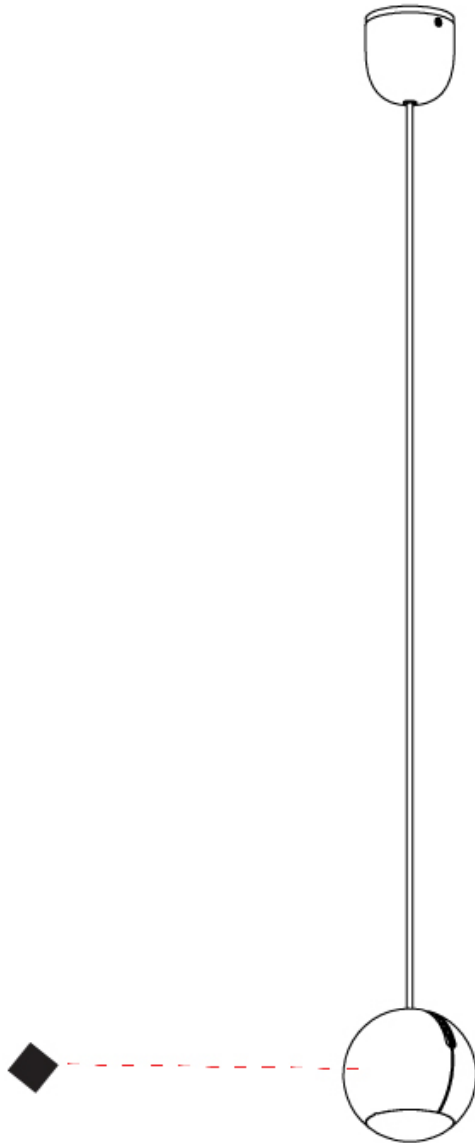

GENERAL

Series: Bo-La
 Brand: Milan
 Division: Design
 Mounting Type: Suspension
 Mounting Location: Ceiling
 Subcategory: Pendant

PHYSICAL

Shape: Sphere
 Diameter (mm): 101
 Diameter (in): 4
 Max. Overall Height (mm): 2900
 Max. Overall Height (in): 114 ³/₁₆
 Light Distribution: Direct
 Diffuser: Polycarbonate - Opal
 Fixture Finish: WHI / BLK / BNI / SCO
 Fixture Material: Aluminum
 Cable Details: Transparent

SPECIFIER _____

QUANTITY _____

DATE _____

D

PROJECT	_____
TYPE	_____
SPECIFIER	_____
QUANTITY	_____
DATE	_____

BO-LA SURFACE

D92209-

base number Finish
Options

GENERAL

Series: Bo-La
 Brand: Milan
 Division: Design
 Mounting Type: Surface
 Subcategory: Spots

PHYSICAL

Shape: Sphere
 Diameter (mm): 101
 Diameter (in): 4
 Height (mm): 70
 Height (in): 2 ¾
 Max. Overall Height (mm): 160
 Max. Overall Height (in): 6 ⅝
 Light Distribution: Adjustable / Direct
 Diffuser: Polycarbonate - Clear
 Fixture Finish: WHI / BLK / SGD / BNI / SCO
 Fixture Material: Aluminum

GENERAL

Series: Bo-La
 Brand: Milan
 Division: Design
 Mounting Type: Surface
 Mounting Location: Wall
 Subcategory: On/Off Switch

PHYSICAL

Shape: Sphere
 Diameter (mm): 101
 Diameter (in): 4
 Height (mm): 100
 Height (in): 3 ¹⁵/₁₆
 Extension (mm): 148
 Extension (in): 5 ¹³/₁₆
 Light Distribution: Adjustable / Direct
 Diffuser: Injected Polycarbonate - Clear
 Fixture Finish: WHI / BLK / BNI / SCO
 Fixture Material: Aluminum