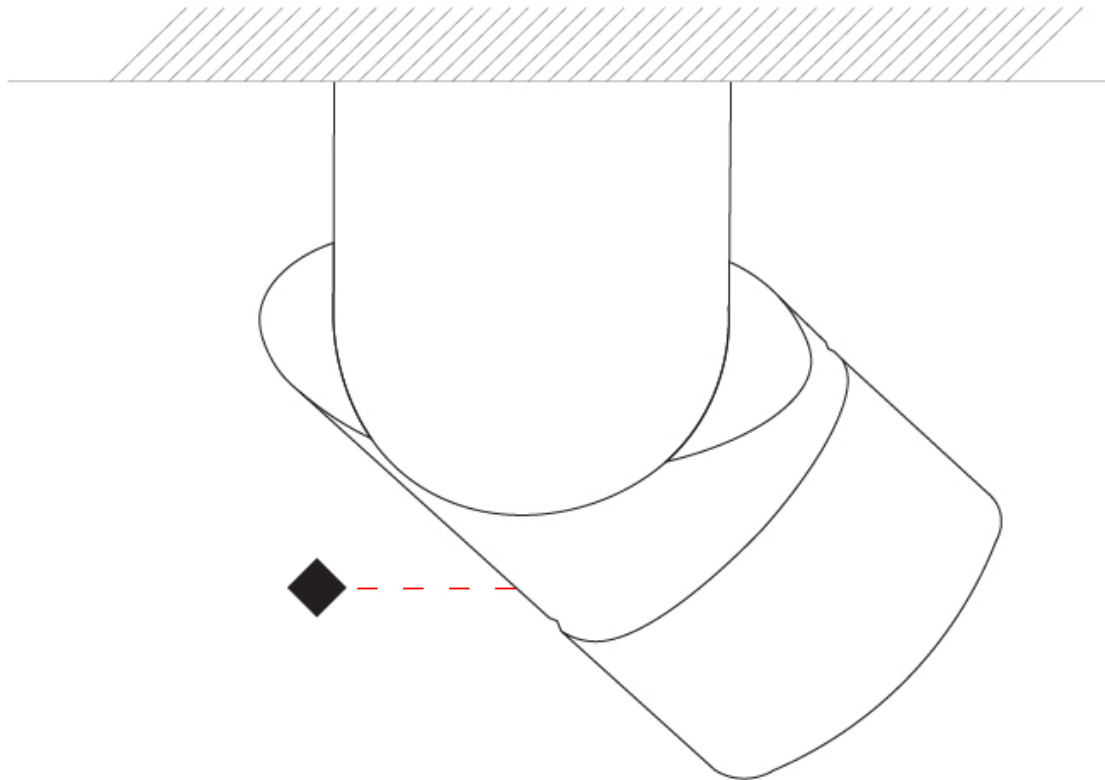

PROJECT

TYPE

SPECIFIER

QUANTITY

DATE

Disclaimer

white lamp head with white base and side, black lamp head with black base and side, black lamp head with silver base and black side