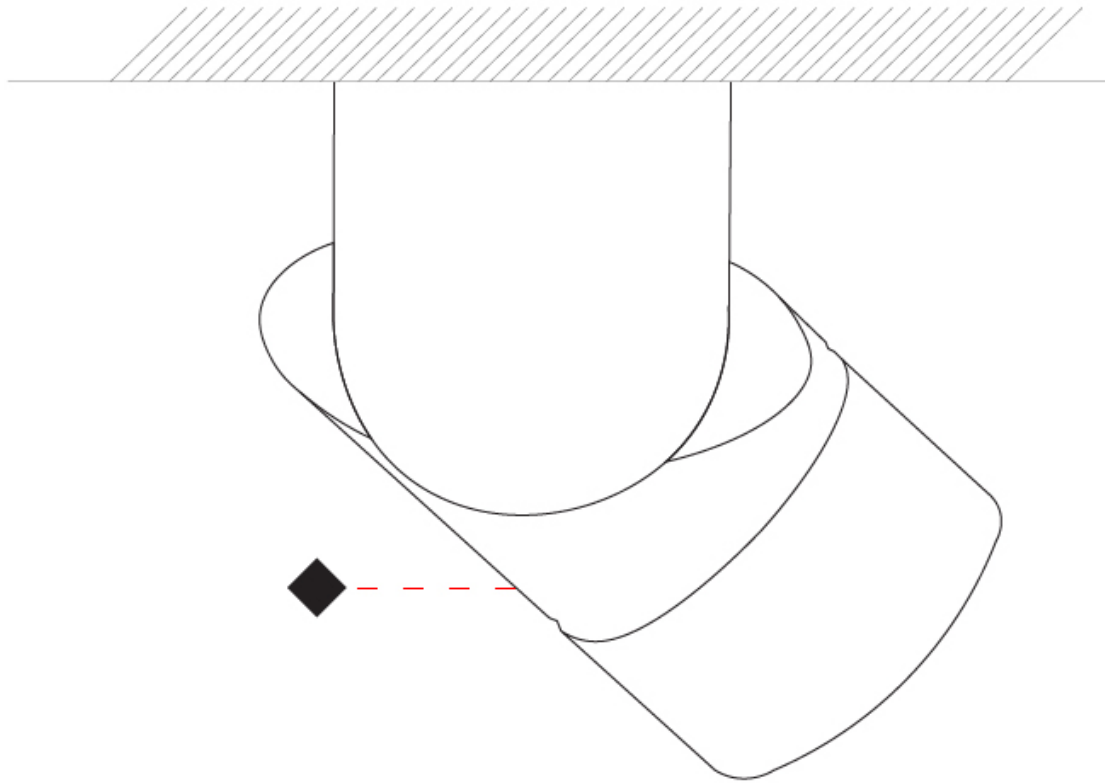

BOB RECESSED

A7200003-

PROJECT	_____
TYPE	_____
SPECIFIER	_____
QUANTITY	_____
DATE	_____

Disclaimer

white lamp head with white base and side, black lamp head with black base and side, black lamp head with silver base and black side