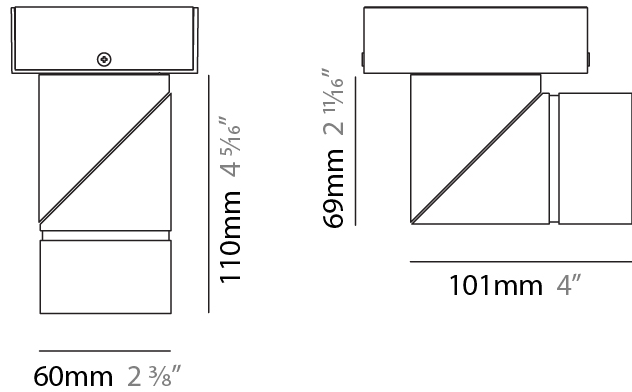

BOB SURFACE

A7200004-

base number   Color   Finish   Lens
Temperature   Options   Options

1. To build a product code in our configurator select the specify button on the base model # product page
2. To build a manual product code on this datasheet choose from the options listed below in blue font and add the suffix to the base model #

GENERAL

Series: Bob
Brand: Letroh
Division: Architectural
Mounting Type: Surface
Mounting Location: Ceiling
Subcategory: Semi-Flush

PHYSICAL

Shape: Cylinder
Diameter (mm): 60
Diameter (in): 2 ³/₈
Length (mm): 110
Length (in): 4 ⁵/₁₆
Depth (mm): 110
Depth (in): 4 ⁵/₁₆
Light Distribution: Adjustable / Direct
Weight (kg): 0.76
Weight (lbs): 1.67
Fixture Finish: WHI / BLK
Fixture Material: Aluminum

ELECTRICAL

Lamp Type: LED
Input Wattage (W): 20
Total Output Wattage (W): 17
Dimming: Tri-Mode (Non-Dimming and Phase Dimming (120Vac only) and 0-10V Dimming)
Driver Included: Yes
Driver Location: Integrated
Driver Type: Constant Current - Universal
Driver Class: Class 2
Input Voltage (V): 120 - 277
Constant Current (MA): 500

LED

Color Temperature (°K): 2700 / 3000
Max. Delivered Lumen (lm): 1800 / 1900
CRI: >90 CRI
Lamp Life (hrs): 50000

OPTICAL

Optic°: 30 / 40 60 / OV / RT / WW
Adjustability: Rotational 360°; Tilt 90°

RATINGS AND CERTIFICATIONS

Certified By: Certified for North American Standards
IP rating: IP20

PROJECT
TYPE
SPECIFIER
QUANTITY
DATE