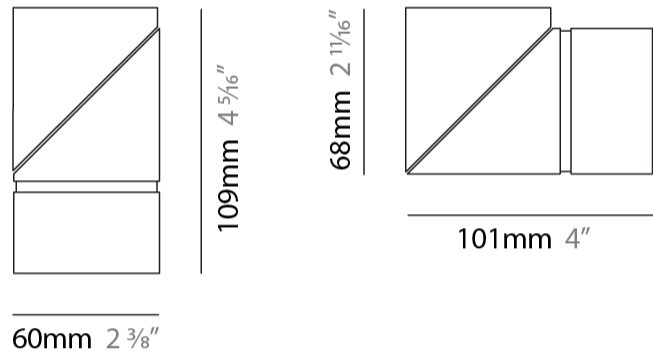

BOB RECESSED

A7200003-

base number   Color   Finish   Lens
Temperature   Options   Options

1. To build a product code in our configurator select the specify button on the base model # product page
2. To build a manual product code on this datasheet choose from the options listed below in blue font and add the suffix to the base model #

GENERAL

Series: Bob
Brand: Letroh
Division: Architectural
Mounting Type: Recessed
Mounting Location: Ceiling
Subcategory: Semi-Flush

PHYSICAL

Shape: Cylinder
Diameter (mm): 60
Diameter (in): 2 ³/₈
Length (mm): 109
Length (in): 4 ⁵/₁₆
Light Distribution: Adjustable / Downlight
Weight (kg): 0.60
Weight (lbs): 1.32
Fixture Finish: WHI / BLK
Fixture Material: Aluminum
Cut-out Measurements: 35mm/1 3/8"

ELECTRICAL

Lamp Type: LED
Input Wattage (W): 20
Total Output Wattage (W): 17
Dimming: Tri-Mode (Non-Dimming and Phase Dimming (120Vac only) and 0-10V Dimming)
Driver Included: Yes
Driver Location: Remote
Driver Type: Constant Current - Universal
Driver Class: Class 2
Input Voltage (V): 120 - 277
Constant Current (MA): 500
Constant Voltage (V): 33.9

LED

Color Temperature (°K): 2700 / 3000
Max. Delivered Lumen (lm): 1100 / 1500
CRI: >90 CRI
Lamp Life (hrs): 50000

OPTICAL

Optic°: 30 / 40 / 60 / OV / RT / WW
Adjustability: Rotational 360°; Tilt 90°

RATINGS AND CERTIFICATIONS

Certified By: Certified for North American Standards
IP rating: IP20