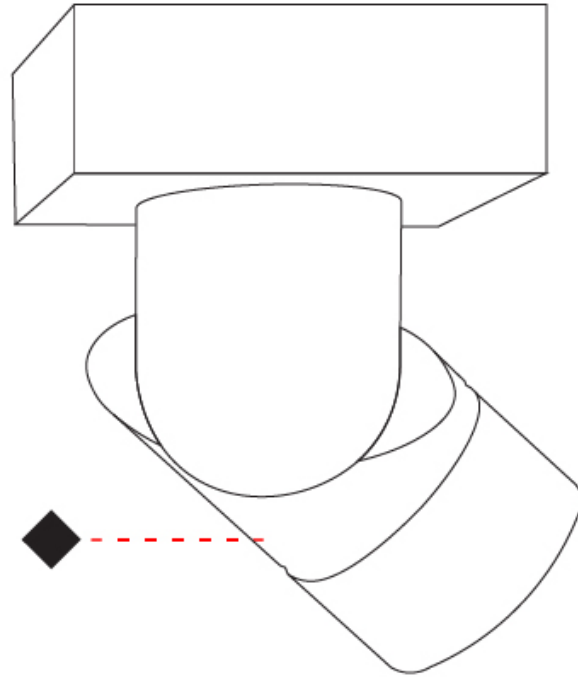

BOB SURFACE

A7200004-

PROJECT

TYPE

SPECIFIER

QUANTITY

DATE

Disclaimer

white lamp head with white base and side, black lamp head with black base and side, black lamp head with silver base and black side

A