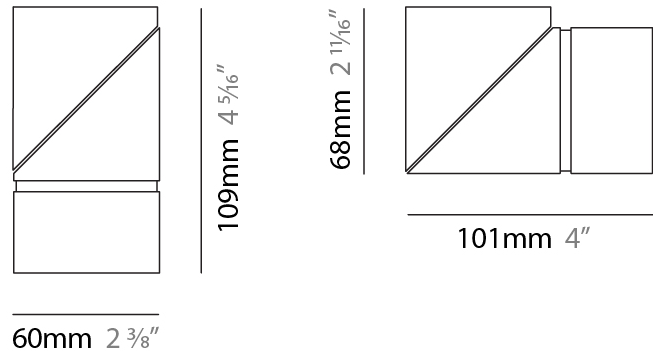

BOB RECESSED

A7200006-

base number   Color   Finish   Lens
Temperature   Options   Options

1. To build a product code in our configurator select the specify button on the base model # product page
2. To build a manual product code on this datasheet choose from the options listed below in blue font and add the suffix to the base model #

GENERAL

Series: Bob
Partner: Letroh
Division: Architectural
Installation: Recessed
Product Type: Spots
Mounting Location: Ceiling
Light Distribution: Adjustable

PHYSICAL

Aperture Sizes - Downlights: 2"
Shape: Cylinder
Diameter (mm): 60
Diameter (in): 2 3/8"
Length (mm): 109
Length (in): 4 5/16"
Weight (kg): 0.60
Weight (lbs): 1.32
Fixture Finish: WHI / BLK
Fixture Material: Aluminum
Cut-out Measurements: 35mm/1 3/8"

ELECTRICAL

Lamp Type: LED
Input Wattage (W): 13.5
Total Output Wattage (W): 12.1
Dimming: Tri-Mode (Non-Dimming and Phase Dimming (120Vac only) and 0-10V Dimming)
Driver Included: Yes
Driver Location: Remote
Driver Type: Constant Current - Universal
Driver Class: Class 2
Input Voltage (V): 120 - 277
Constant Current (MA): 350

LED

Color Temperature (°K): 2700 / 3000
Max. Delivered Lumen (lm): 1100 / 1500
CRI: >90 CRI
Lamp Life (hrs): 50000

OPTICAL

Optic: 30 / 40 / 60 / OV / RT / WW
Adjustability: Rotational 360°; Tilt 90°

RATINGS AND CERTIFICATIONS

Certified By: Certified for North American Standards
IP rating: IP20