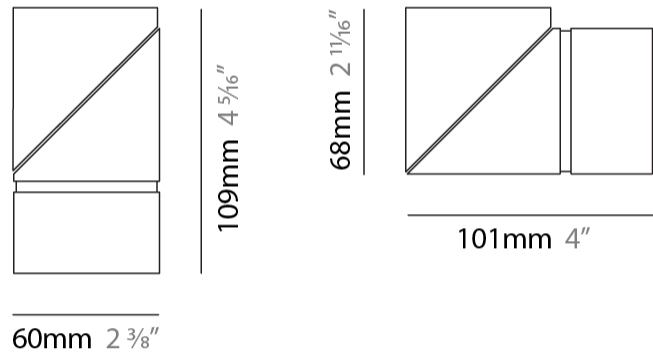

BOB RECESSED

A7200003-

base number   Color   Finish   Lens
Temperature   Options   Options

1. To build a product code in our configurator select the specify button on the base model # product page
2. To build a manual product code on this datasheet choose from the options listed below in blue font and add the suffix to the base model #

GENERAL

Series: Bob
Partner: Letroh
Division: Architectural
Installation: Recessed
Product Type: Spots
Mounting Location: Ceiling
Light Distribution: Adjustable

PHYSICAL

Aperture Sizes - Downlights: 2"
Shape: Cylinder
Diameter (mm): 60
Diameter (in): 2 3/8
Length (mm): 109
Length (in): 4 5/16
Weight (kg): 0.60
Weight (lbs): 1.32
Fixture Finish: WHI / BLK
Fixture Material: Aluminum
Cut-out Measurements: 35mm/1 3/8"

ELECTRICAL

Lamp Type: LED
Input Wattage (W): 20
Total Output Wattage (W): 17
Dimming: Tri-Mode (Non-Dimming and Phase Dimming (120Vac only) and 0-10V Dimming)
Driver Included: Yes
Driver Location: Remote
Driver Type: Constant Current - Universal
Driver Class: Class 2
Input Voltage (V): 120 - 277
Constant Current (MA): 500
Constant Voltage (V): 33.9

LED

Color Temperature (°K): 2700 / 3000
Max. Delivered Lumen (lm): 1100 / 1500
CRI: >90 CRI
Lamp Life (hrs): 50000

OPTICAL

Optic°: 30 / 40 / 60 / OV / RT / WW
Adjustability: Rotational 360°; Tilt 90°

RATINGS AND CERTIFICATIONS

Certified By: Certified for North American Standards
IP rating: IP20