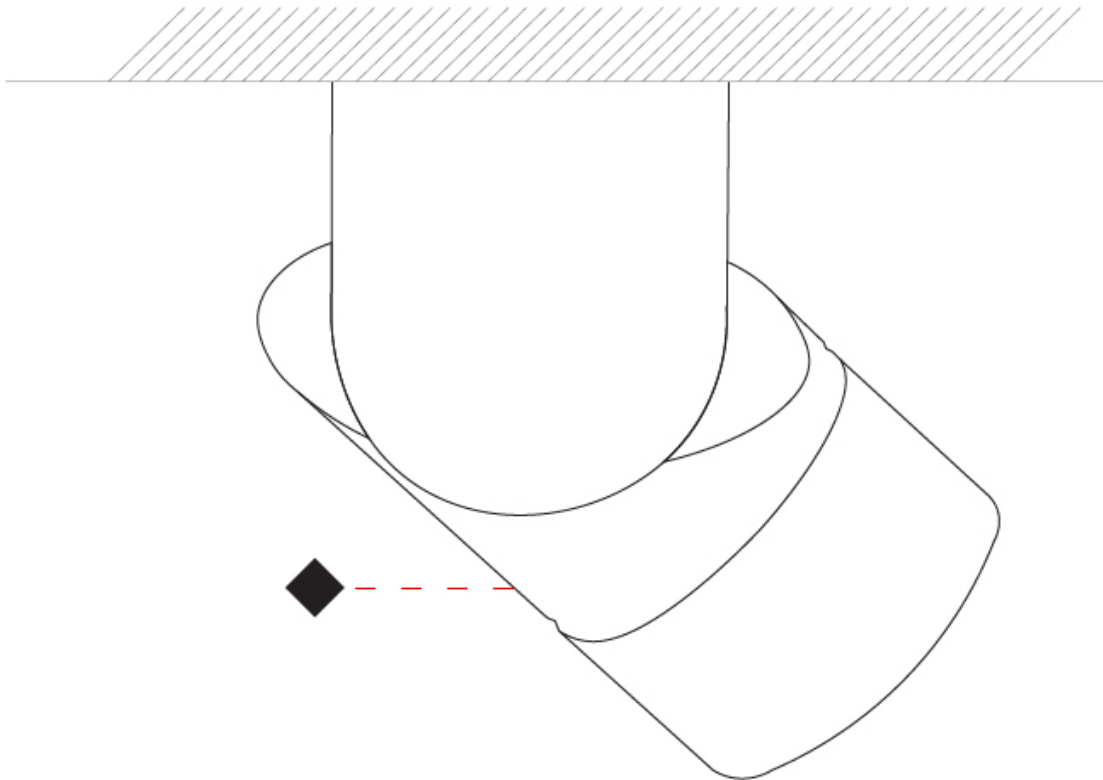

BOB RECESSED

A7200006-

PROJECT _____

TYPE _____

SPECIFIER _____

QUANTITY _____

DATE _____

Disclaimer

white lamp head with white base and side, black lamp head with black base and side, black lamp head with silver base and black side