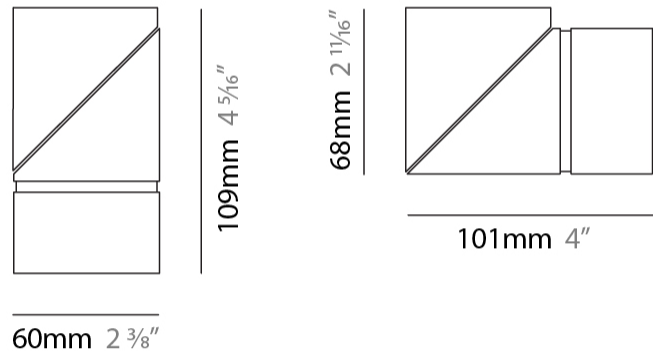

BOB RECESSED

A7200003-

base number   Color   Finish   Lens
Temperature   Options   Options

1. To build a product code in our configurator select the specify button on the base model # product page
2. To build a manual product code on this datasheet choose from the options listed below in blue font and add the suffix to the base model #

GENERAL

Series: Bob
Partner: Letroh
Division: Architectural
Installation: Recessed
Product Type: Spots
Mounting Location: Ceiling
Light Distribution: Adjustable

PHYSICAL

Aperture Sizes - Downlights: 2"
Shape: Cylinder
Diameter (mm): 60
Diameter (in): 2 3/8
Length (mm): 109
Length (in): 4 5/16
Weight (kg): 0.60
Weight (lbs): 1.32
Fixture Finish: WHI / BLK
Fixture Material: Aluminum
Cut-out Measurements: 35mm/1 3/8"

ELECTRICAL

Lamp Type: LED
Input Wattage (W): 20
Total Output Wattage (W): 17
Dimming: Tri-Mode (Non-Dimming and Phase Dimming (120Vac only) and 0-10V Dimming)
Driver Included: Yes
Driver Location: Remote
Driver Type: Constant Current - Universal
Driver Class: Class 2
Input Voltage (V): 120 - 277
Constant Current (MA): 500
Constant Voltage (V): 33.9

LED

Color Temperature (°K): 2700 / 3000
Max. Delivered Lumen (lm): 1100 / 1500
CRI: >90 CRI
Lamp Life (hrs): 50000

OPTICAL

Optic°: 30 / 40 / 60 / OV / RT / WW
Adjustability: Rotational 360°; Tilt 90°

RATINGS AND CERTIFICATIONS

Certified By: Certified for North American Standards
IP rating: IP20