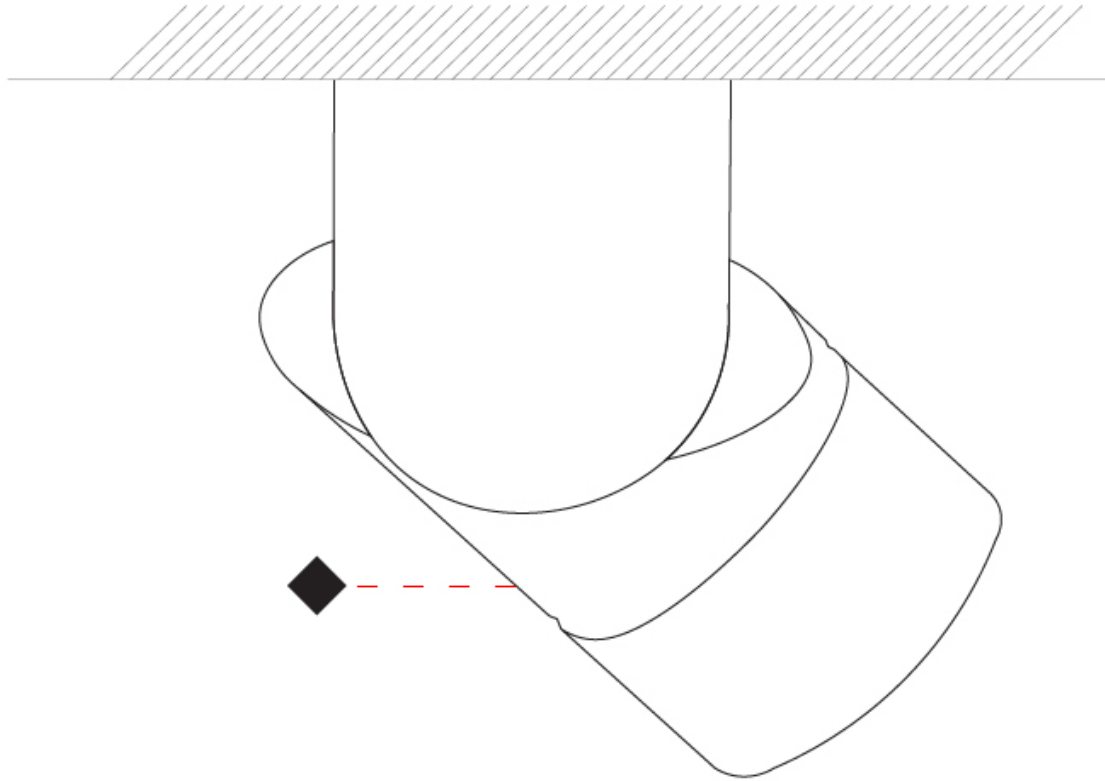

BOB RECESSED

A7200006-

PROJECT	_____
TYPE	_____
SPECIFIER	_____
QUANTITY	_____
DATE	_____

Disclaimer

white lamp head with white base and side, black lamp head with black base and side, black lamp head with silver base and black side