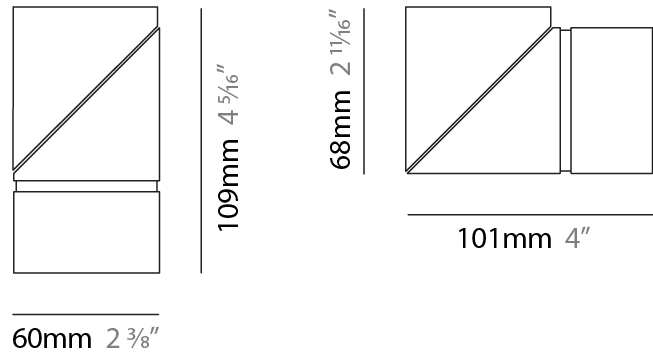

BOB RECESSED

A7200006-

base number	Color Temperature	Finish Options	Lens Options

1. To build a product code in our configurator select the specify button on the base model # product page
2. To build a manual product code on this datasheet choose from the options listed below in blue font and add the suffix to the base model #

GENERAL

Series: Bob
Partner: Letroh
Division: Architectural
Installation: Recessed
Product Type: Spots
Mounting Location: Ceiling
Light Distribution: Adjustable

PHYSICAL

Aperture Sizes - Downlights: 2"
Shape: Cylinder
Diameter (mm): 60
Diameter (in): 2 3/8
Length (mm): 109
Length (in): 4 5/16
Weight (kg): 0.60
Weight (lbs): 1.32
Fixture Finish: WHI / BLK
Fixture Material: Aluminum
Cut-out Measurements: 35mm/1 3/8"

ELECTRICAL

Lamp Type: LED
Input Wattage (W): 13.5
Total Output Wattage (W): 12.1
Dimming: Tri-Mode (Non-Dimming and Phase Dimming (120Vac only) and 0-10V Dimming)
Driver Included: Yes
Driver Location: Remote
Driver Type: Constant Current - Universal
Driver Class: Class 2
Input Voltage (V): 120 - 277
Constant Current (MA): 350

LED

Color Temperature (°K): 2700 / 3000
Max. Delivered Lumen (lm): 1100 / 1500
CRI: >90 CRI
Lamp Life (hrs): 50000

OPTICAL

Optic: 30 / 40 / 60 / OV / RT / WW
Adjustability: Rotational 360°; Tilt 90°

RATINGS AND CERTIFICATIONS

Certified By: Certified for North American Standards
IP rating: IP20