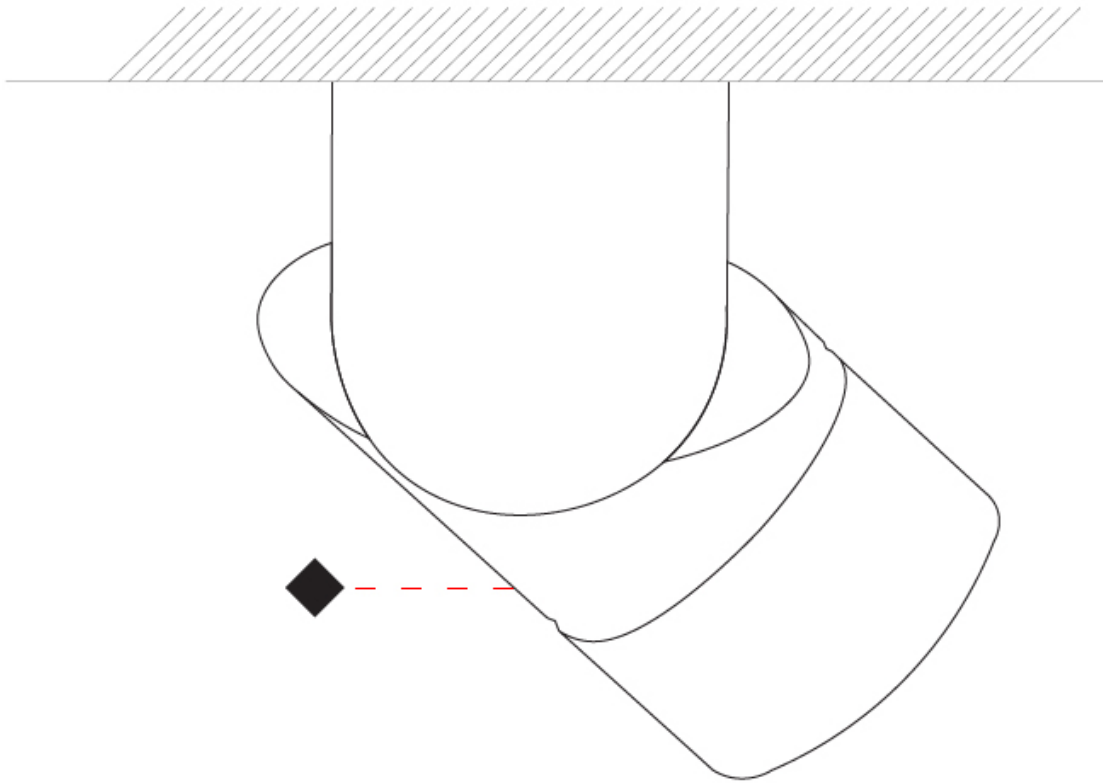

BOB RECESSED

A7200003-

PROJECT	_____
TYPE	_____
SPECIFIER	_____
QUANTITY	_____
DATE	_____

Disclaimer

white lamp head with white base and side, black lamp head with black base and side, black lamp head with silver base and black side