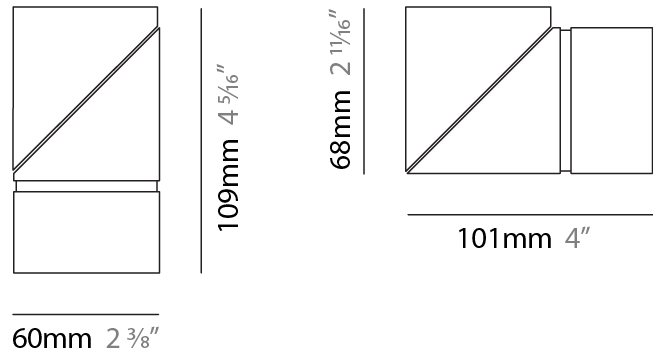

BOB RECESSED

A7200006-

base number	Color Temperature	Finish Options	Lens Options

1. To build a product code in our configurator select the specify button on the base model # product page
2. To build a manual product code on this datasheet choose from the options listed below in blue font and add the suffix to the base model #

GENERAL

Series: Bob
Partner: Letroh
Division: Architectural
Installation: Recessed
Product Type: Spots
Mounting Location: Ceiling
Light Distribution: Adjustable

PHYSICAL

Aperture Sizes - Downlights: 2"
Shape: Cylinder
Diameter (mm): 60
Diameter (in): 2 3/8
Length (mm): 109
Length (in): 4 5/16
Weight (kg): 0.60
Weight (lbs): 1.32
Fixture Finish: WHI / BLK
Fixture Material: Aluminum
Cut-out Measurements: 35mm/1 3/8"

ELECTRICAL

Lamp Type: LED
Input Wattage (W): 13.5
Total Output Wattage (W): 12.1
Dimming: Tri-Mode (Non-Dimming and Phase Dimming (120Vac only) and 0-10V Dimming)
Driver Included: Yes
Driver Location: Remote
Driver Type: Constant Current - Universal
Driver Class: Class 2
Input Voltage (V): 120 - 277
Constant Current (MA): 350

LED

Color Temperature (°K): 2700 / 3000
Max. Delivered Lumen (lm): 1100 / 1500
CRI: >90 CRI
Lamp Life (hrs): 50000

OPTICAL

Optic: 30 / 40 / 60 / OV / RT / WW
Adjustability: Rotational 360°; Tilt 90°

RATINGS AND CERTIFICATIONS

Certified By: Certified for North American Standards
IP rating: IP20