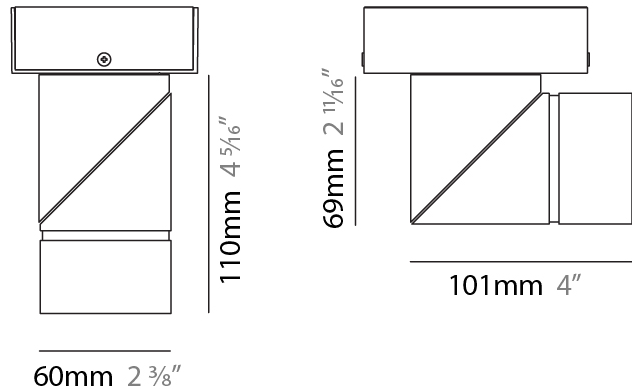

BOB SURFACE

A7200004-

base number   Color   Finish   Lens
Temperature   Options   Options

1. To build a product code in our configurator select the specify button on the base model # product page
2. To build a manual product code on this datasheet choose from the options listed below in blue font and add the suffix to the base model #

GENERAL

Series: Bob
Partner: Letroh
Division: Architectural
Installation: Surface
Product Type: Spots
Mounting Location: Ceiling
Light Distribution: Adjustable

PHYSICAL

Aperture Sizes - Downlights: 2"
Shape: Cylinder
Diameter (mm): 60
Diameter (in): 2 ³/₈
Length (mm): 110
Length (in): 4 ⁵/₁₆
Depth (mm): 110
Depth (in): 4 ⁵/₁₆
Weight (kg): 0.76
Weight (lbs): 1.67
Fixture Finish: WHI / BLK
Fixture Material: Aluminum

ELECTRICAL

Lamp Type: LED
Input Wattage (W): 20
Total Output Wattage (W): 17
Dimming: Tri-Mode (Non-Dimming and Phase Dimming (120Vac only) and 0-10V Dimming)
Driver Included: Yes
Driver Location: Integrated
Driver Type: Constant Current - Universal
Driver Class: Class 2
Input Voltage (V): 120 - 277
Constant Current (MA): 500

LED

Color Temperature (°K): 2700 / 3000
Max. Delivered Lumen (lm): 1800 / 1900
CRI: >90 CRI
Lamp Life (hrs): 50000

OPTICAL

Optic^o: 30 / 40 60 / OV / RT / WW
Adjustability: Rotational 360°; Tilt 90°

RATINGS AND CERTIFICATIONS

Certified By: Certified for North American Standards
IP rating: IP20

PROJECT
TYPE
SPECIFIER
QUANTITY
DATE