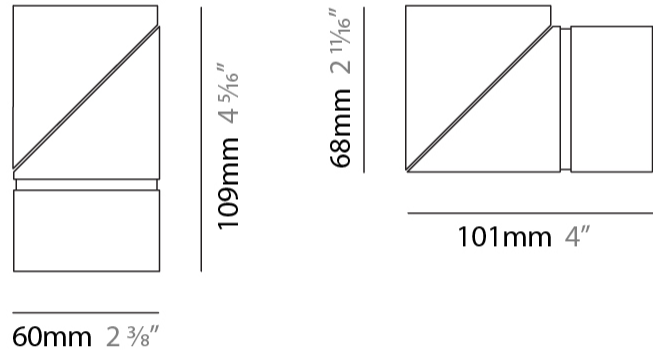

PROJECT	
TYPE	
SPECIFIER	
QUANTITY	
DATE	

BOB RECESSED

A7200003-

base number	Color Temperature	Finish Options	Lens Options

1. To build a product code in our configurator select the specify button on the base model # product page
2. To build a manual product code on this datasheet choose from the options listed below in blue font and add the suffix to the base model #

GENERAL

Series: Bob
Brand: Letroh
Division: Architectural
Mounting Type: Recessed
Mounting Location: Ceiling
Subcategory: Semi-Flush

PHYSICAL

Shape: Cylinder
Diameter (mm): 60
Diameter (in): 2 ³/₈
Length (mm): 109
Length (in): 4 ⁵/₁₆
Light Distribution: Adjustable / Downlight
Weight (kg): 0.60
Weight (lbs): 1.32
Fixture Finish: WHI / BLK
Fixture Material: Aluminum
Cut-out Measurements: 35mm/1 3/8"

ELECTRICAL

Lamp Type: LED
Input Wattage (W): 20
Total Output Wattage (W): 17
Dimming: Tri-Mode (Non-Dimming and Phase Dimming (120Vac only) and 0-10V Dimming)
Driver Included: Yes
Driver Location: Remote
Driver Type: Constant Current - Universal
Driver Class: Class 2
Input Voltage (V): 120 - 277
Constant Current (MA): 500
Constant Voltage (V): 33.9

LED

Color Temperature (°K): 2700 / 3000
Max. Delivered Lumen (lm): 1100 / 1500
CRI: >90 CRI
Lamp Life (hrs): 50000

OPTICAL

Optic°: 30 / 40 / 60 / OV / RT / WW
Adjustability: Rotational 360°; Tilt 90°

RATINGS AND CERTIFICATIONS

Certified By: Certified for North American Standards
IP rating: IP20