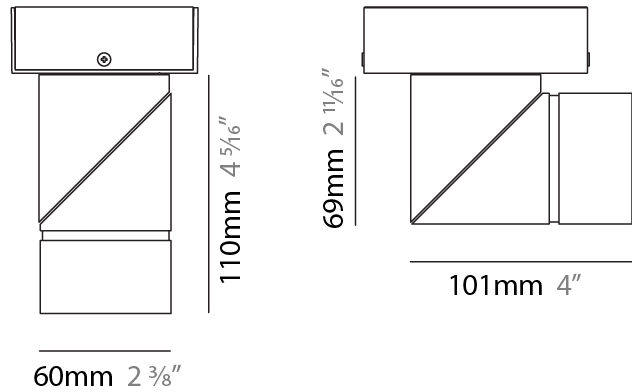

PROJECT
TYPE
SPECIFIER
QUANTITY
DATE

BOB SURFACE

A7200004-

base number	Color Temperature	Finish Options	Lens Options

1. To build a product code in our configurator select the specify button on the base model # product page
2. To build a manual product code on this datasheet choose from the options listed below in blue font and add the suffix to the base model #

GENERAL

Series: Bob
Brand: Letroh
Division: Architectural
Mounting Type: Surface
Mounting Location: Ceiling
Subcategory: Semi-Flush

PHYSICAL

Shape: Cylinder
Diameter (mm): 60
Diameter (in): 2 ³/₈
Length (mm): 110
Length (in): 4 ⁵/₁₆
Depth (mm): 110
Depth (in): 4 ⁵/₁₆
Light Distribution: Adjustable / Direct
Weight (kg): 0.76
Weight (lbs): 1.67
Fixture Finish: WHI / BLK
Fixture Material: Aluminum

ELECTRICAL

Lamp Type: LED
Input Wattage (W): 20
Total Output Wattage (W): 17
Dimming: Tri-Mode (Non-Dimming and Phase Dimming (120Vac only) and 0-10V Dimming)
Driver Included: Yes
Driver Location: Integrated
Driver Type: Constant Current - Universal
Driver Class: Class 2
Input Voltage (V): 120 - 277
Constant Current (MA): 500

LED

Color Temperature (°K): 2700 / 3000
Max. Delivered Lumen (lm): 1800 / 1900
CRI: >90 CRI
Lamp Life (hrs): 50000

OPTICAL

Optic°: 30 / 40 60 / OV / RT / WW
Adjustability: Rotational 360°; Tilt 90°

RATINGS AND CERTIFICATIONS

Certified By: Certified for North American Standards
IP rating: IP20