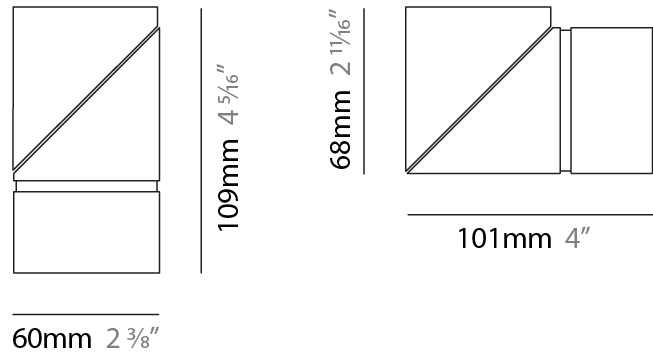

BOB RECESSED

A7200006-

base number   Color   Finish   Lens
Temperature   Options   Options

1. To build a product code in our configurator select the specify button on the base model # product page
2. To build a manual product code on this datasheet choose from the options listed below in blue font and add the suffix to the base model #

GENERAL

Series: Bob
Brand: Letroh
Division: Architectural
Mounting Type: Recessed
Mounting Location: Ceiling
Subcategory: Semi-Flush

PHYSICAL

Shape: Cylinder
Diameter (mm): 60
Diameter (in): 2 ³/₈
Length (mm): 109
Length (in): 4 ⁵/₁₆
Light Distribution: Adjustable / Downlight
Weight (kg): 0.60
Weight (lbs): 1.32
Fixture Finish: WHI / BLK
Fixture Material: Aluminum
Cut-out Measurements: 35mm/1 3/8"

ELECTRICAL

Lamp Type: LED
Input Wattage (W): 13.5
Total Output Wattage (W): 12.1
Dimming: Tri-Mode (Non-Dimming and Phase Dimming (120Vac only) and 0-10V Dimming)
Driver Included: Yes
Driver Location: Remote
Driver Type: Constant Current - Universal
Driver Class: Class 2
Input Voltage (V): 120 - 277
Constant Current (MA): 350

LED

Color Temperature (°K): 2700 / 3000
Max. Delivered Lumen (lm): 1100 / 1500
CRI: >90 CRI
Lamp Life (hrs): 50000

OPTICAL

Optic°: 30 / 40 / 60 / OV / RT / WW
Adjustability: Rotational 360°; Tilt 90°

RATINGS AND CERTIFICATIONS

Certified By: Certified for North American Standards
IP rating: IP20

PROJECT
TYPE
SPECIFIER
QUANTITY
DATE