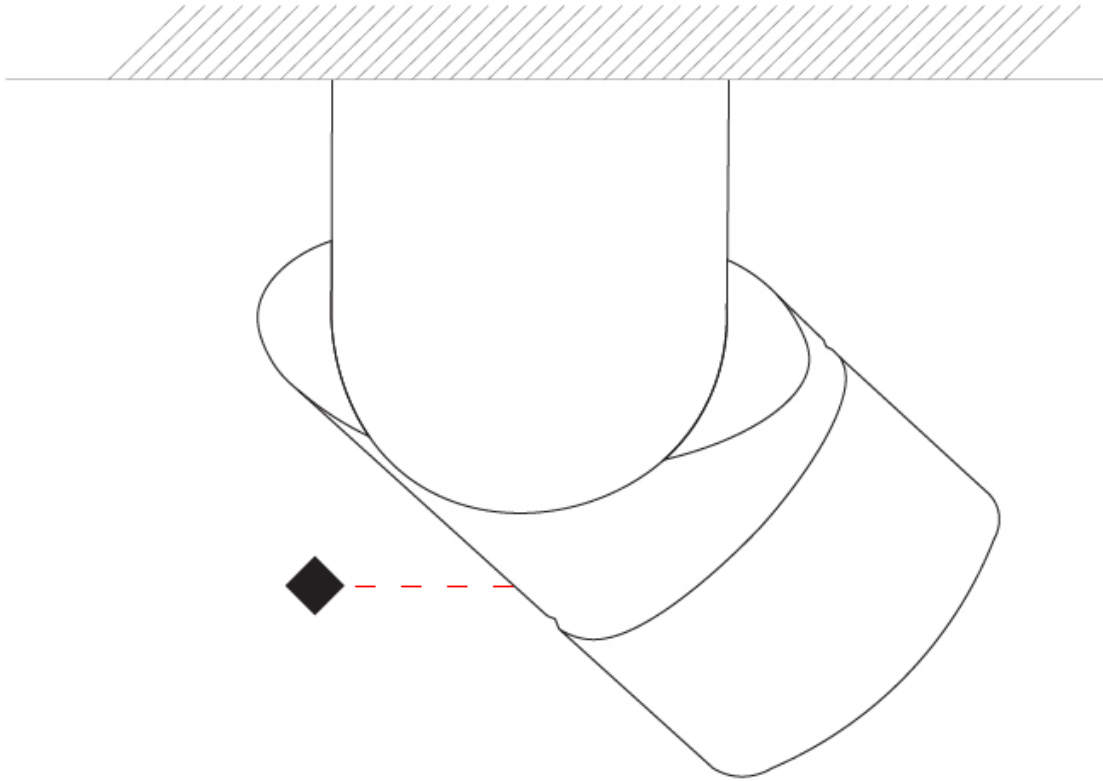

BOB RECESSED

A7200003-

PROJECT

TYPE

SPECIFIER

QUANTITY

DATE

Disclaimer

white lamp head with white base and side, black lamp head with black base and side, black lamp head with silver base and black side