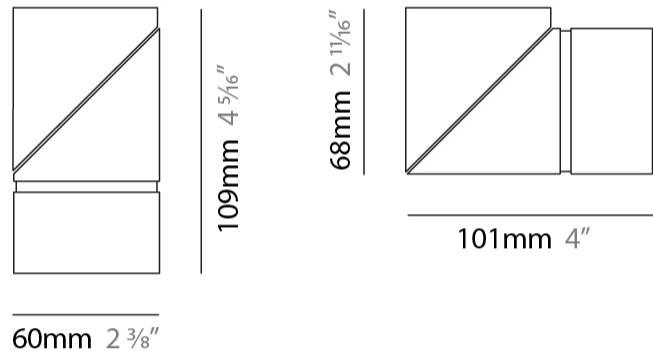

BOB RECESSED

A7200003-

base number   Color   Finish   Lens
Temperature   Options   Options

1. To build a product code in our configurator select the specify button on the base model # product page
2. To build a manual product code on this datasheet choose from the options listed below in blue font and add the suffix to the base model #

GENERAL

Series: Bob
Brand: Letroh
Division: Architectural
Mounting Type: Recessed
Mounting Location: Ceiling
Subcategory: Semi-Flush

PHYSICAL

Shape: Cylinder
Diameter (mm): 60
Diameter (in): 2 3/8
Length (mm): 109
Length (in): 4 5/16
Light Distribution: Adjustable / Downlight
Weight (kg): 0.60
Weight (lbs): 1.32
Fixture Finish: WHI / BLK
Fixture Material: Aluminum
Cut-out Measurements: 35mm/1 3/8"

ELECTRICAL

Lamp Type: LED
Input Wattage (W): 20
Total Output Wattage (W): 17
Dimming: Tri-Mode (Non-Dimming and Phase Dimming (120Vac only) and 0-10V Dimming)
Driver Included: Yes
Driver Location: Remote
Driver Type: Constant Current - Universal
Driver Class: Class 2
Input Voltage (V): 120 - 277
Constant Current (MA): 500
Constant Voltage (V): 33.9

LED

Color Temperature (°K): 2700 / 3000
Max. Delivered Lumen (lm): 1100 / 1500
CRI: >90 CRI
Lamp Life (hrs): 50000

OPTICAL

Optic°: 30 / 40 / 60 / OV / RT / WW
Adjustability: Rotational 360°; Tilt 90°

RATINGS AND CERTIFICATIONS

Certified By: Certified for North American Standards
IP rating: IP20