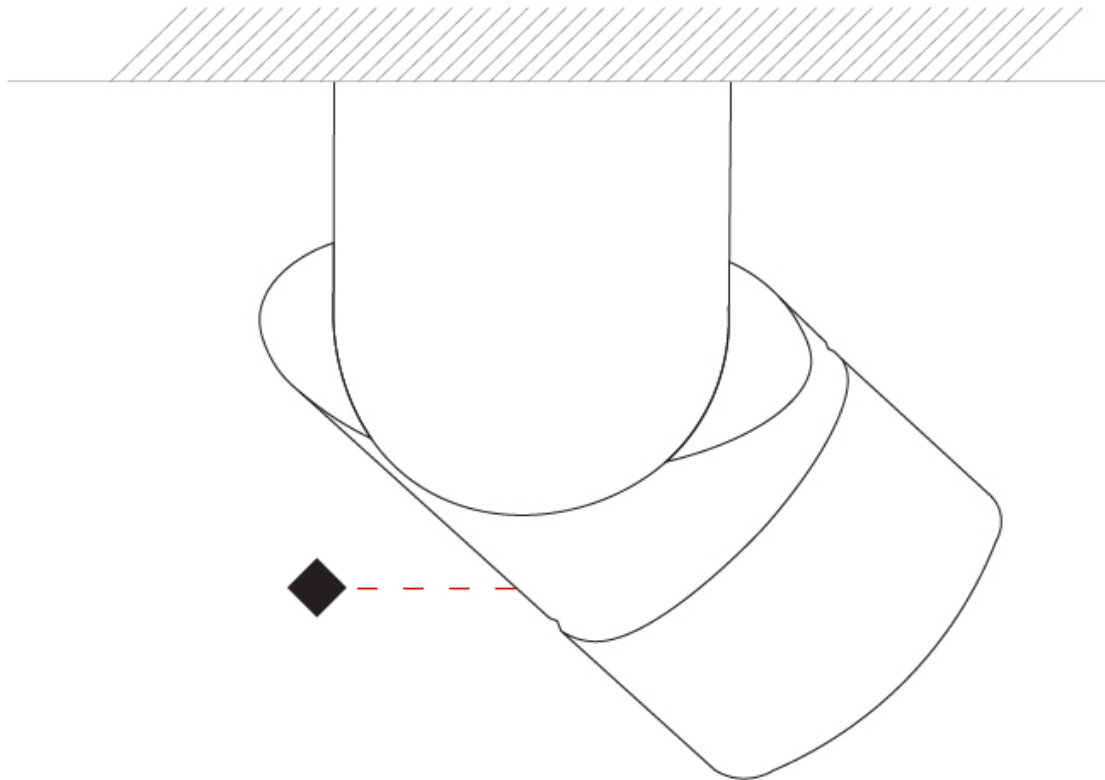

BOB RECESSED

A7200006-

PROJECT _____

TYPE _____

SPECIFIER _____

QUANTITY _____

DATE _____

Disclaimer

white lamp head with white base and side, black lamp head with black base and side, black lamp head with silver base and black side