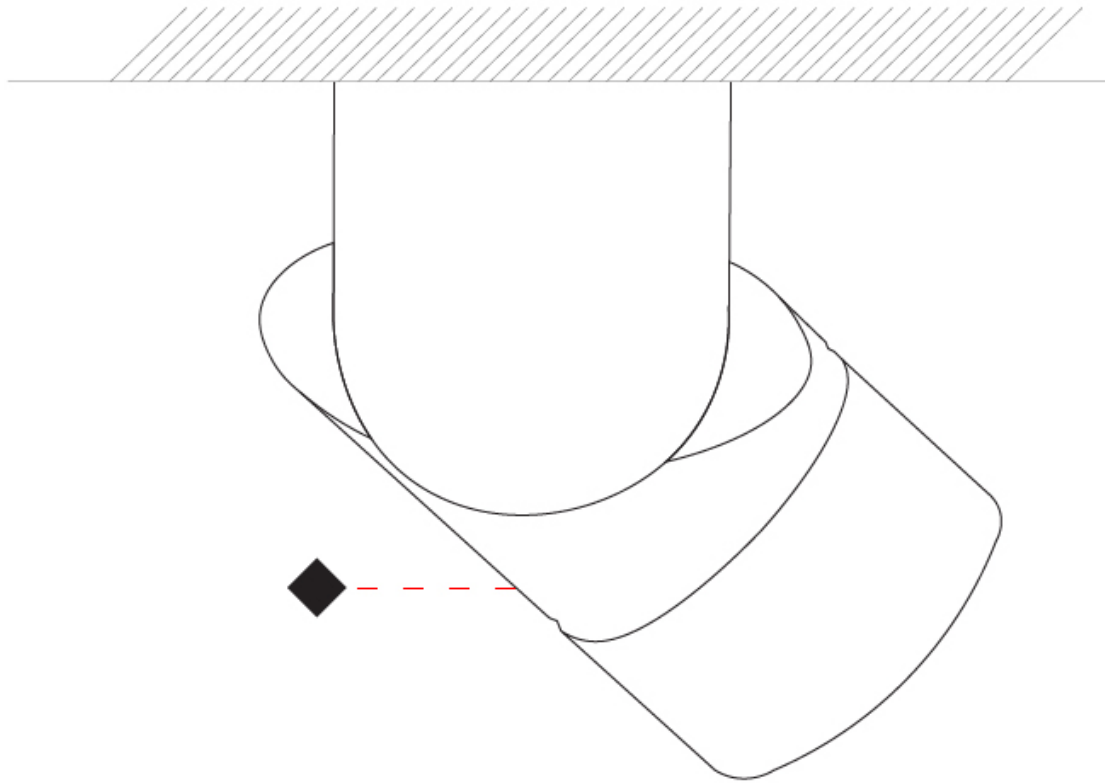

PROJECT

TYPE

SPECIFIER

QUANTITY

DATE

Disclaimer

white lamp head with white base and side, black lamp head with black base and side, black lamp head with silver base and black side