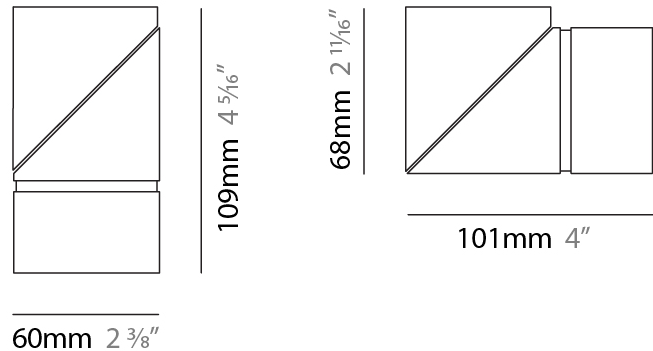

PROJECT	_____
TYPE	_____
SPECIFIER	_____
QUANTITY	_____
DATE	_____

BOB RECESSED

A7200006-

base number	Color	Finish	Lens
	Temperature	Options	Options

1. To build a product code in our configurator select the specify button on the base model # product page
2. To build a manual product code on this datasheet choose from the options listed below in blue font and add the suffix to the base model #

GENERAL

Series: Bob
Brand: Letroh
Division: Architectural
Mounting Type: Recessed
Mounting Location: Ceiling
Subcategory: Semi-Flush

PHYSICAL

Shape: Cylinder
Diameter (mm): 60
Diameter (in): 2 3/8
Length (mm): 109
Length (in): 4 5/16
Light Distribution: Adjustable / Downlight
Weight (kg): 0.60
Weight (lbs): 1.32
Fixture Finish: WHI / BLK
Fixture Material: Aluminum
Cut-out Measurements: 35mm/1 3/8"

ELECTRICAL

Lamp Type: LED
Input Wattage (W): 13.5
Total Output Wattage (W): 12.1
Dimming: Tri-Mode (Non-Dimming and Phase Dimming (120Vac only) and 0-10V Dimming)
Driver Included: Yes
Driver Location: Remote
Driver Type: Constant Current - Universal
Driver Class: Class 2
Input Voltage (V): 120 - 277
Constant Current (MA): 350

LED

Color Temperature (°K): 2700 / 3000
Max. Delivered Lumen (lm): 1100 / 1500
CRI: >90 CRI
Lamp Life (hrs): 50000

OPTICAL

Optic°: 30 / 40 / 60 / OV / RT / WW
Adjustability: Rotational 360°; Tilt 90°

RATINGS AND CERTIFICATIONS

Certified By: Certified for North American Standards
IP rating: IP20