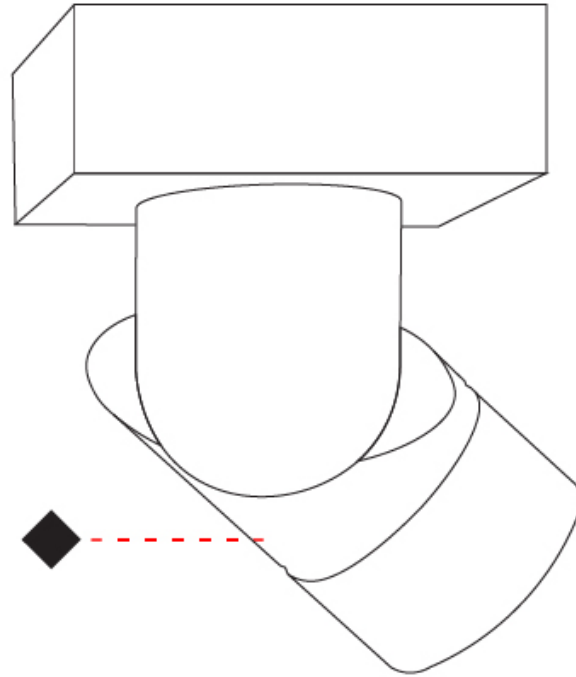

BOB SURFACE

A7200004-

PROJECT

TYPE

SPECIFIER

QUANTITY

DATE

Disclaimer

white lamp head with white base and side, black lamp head with black base and side, black lamp head with silver base and black side

A