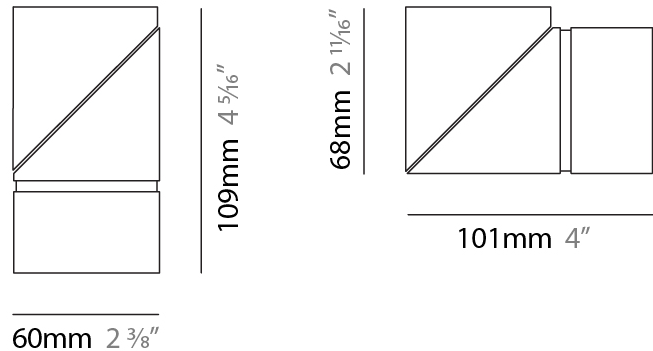

BOB RECESSED

A7200006-

base number   Color   Finish   Lens
Temperature   Options   Options

1. To build a product code in our configurator select the specify button on the base model # product page
2. To build a manual product code on this datasheet choose from the options listed below in blue font and add the suffix to the base model #

GENERAL

Series: Bob
Brand: Letroh
Division: Architectural
Mounting Type: Recessed
Mounting Location: Ceiling
Subcategory: Semi-Flush

PHYSICAL

Shape: Cylinder
Diameter (mm): 60
Diameter (in): 2 ³/₈
Length (mm): 109
Length (in): 4 ⁵/₁₆
Light Distribution: Adjustable / Downlight
Weight (kg): 0.60
Weight (lbs): 1.32
Fixture Finish: WHI / BLK
Fixture Material: Aluminum
Cut-out Measurements: 35mm/1 3/8"

ELECTRICAL

Lamp Type: LED
Input Wattage (W): 13.5
Total Output Wattage (W): 12.1
Dimming: Tri-Mode (Non-Dimming and Phase Dimming (120Vac only) and 0-10V Dimming)
Driver Included: Yes
Driver Location: Remote
Driver Type: Constant Current - Universal
Driver Class: Class 2
Input Voltage (V): 120 - 277
Constant Current (MA): 350

LED

Color Temperature (°K): 2700 / 3000
Max. Delivered Lumen (lm): 1100 / 1500
CRI: >90 CRI
Lamp Life (hrs): 50000

OPTICAL

Optic°: 30 / 40 / 60 / OV / RT / WW
Adjustability: Rotational 360°; Tilt 90°

RATINGS AND CERTIFICATIONS

Certified By: Certified for North American Standards
IP rating: IP20

PROJECT
TYPE
SPECIFIER
QUANTITY
DATE