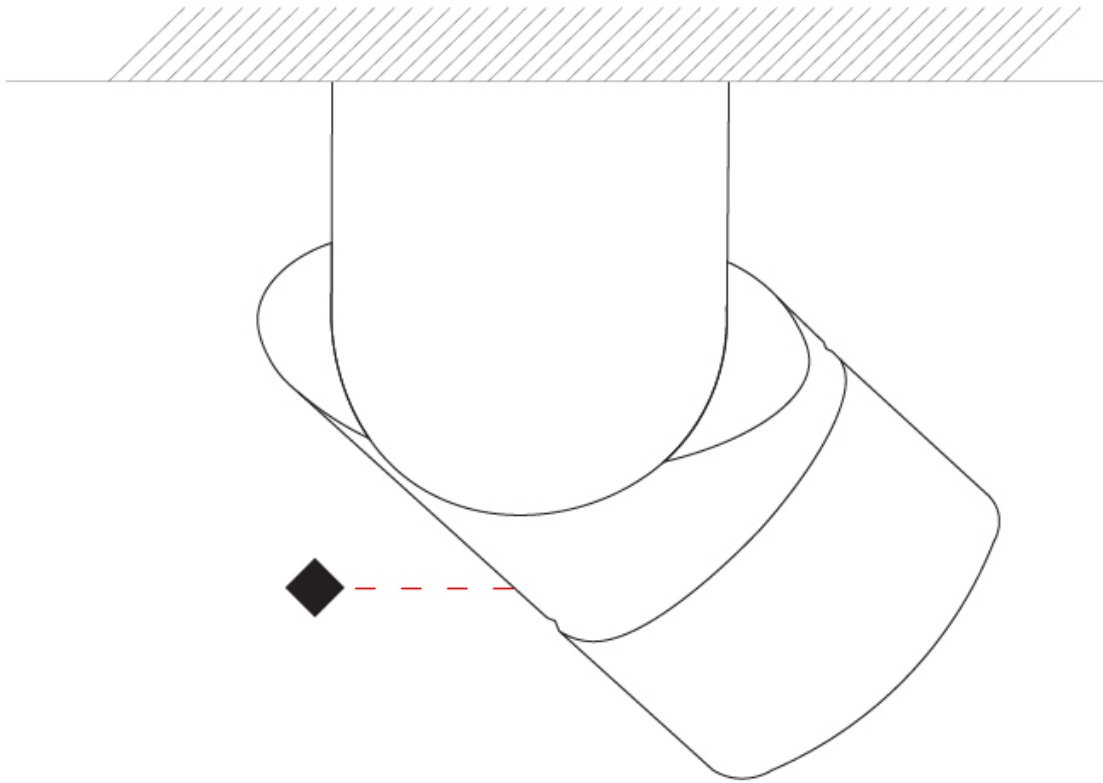

PROJECT	_____
TYPE	_____
SPECIFIER	_____
QUANTITY	_____
DATE	_____

Disclaimer

white lamp head with white base and side, black lamp head with black base and side, black lamp head with silver base and black side