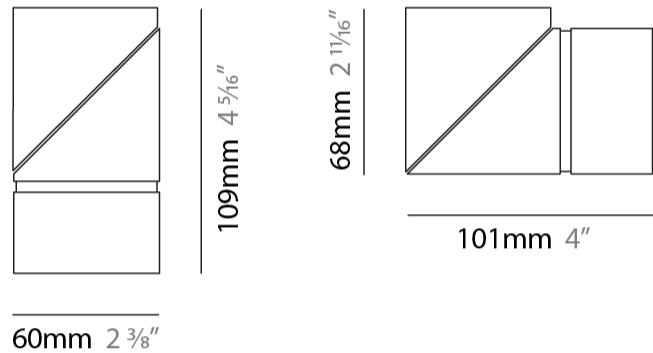

BOB RECESSED

A7200003-

base number   Color   Finish   Lens
Temperature   Options   Options

1. To build a product code in our configurator select the specify button on the base model # product page
2. To build a manual product code on this datasheet choose from the options listed below in blue font and add the suffix to the base model #

GENERAL

Series: Bob
Brand: Letroh
Division: Architectural
Mounting Type: Recessed
Mounting Location: Ceiling
Subcategory: Semi-Flush

PHYSICAL

Shape: Cylinder
Diameter (mm): 60
Diameter (in): 2 3/8
Length (mm): 109
Length (in): 4 5/16
Light Distribution: Adjustable / Downlight
Weight (kg): 0.60
Weight (lbs): 1.32
Fixture Finish: WHI / BLK
Fixture Material: Aluminum
Cut-out Measurements: 35mm/1 3/8"

ELECTRICAL

Lamp Type: LED
Input Wattage (W): 20
Total Output Wattage (W): 17
Dimming: Tri-Mode (Non-Dimming and Phase Dimming (120Vac only) and 0-10V Dimming)
Driver Included: Yes
Driver Location: Remote
Driver Type: Constant Current - Universal
Driver Class: Class 2
Input Voltage (V): 120 - 277
Constant Current (MA): 500
Constant Voltage (V): 33.9

LED

Color Temperature (°K): 2700 / 3000
Max. Delivered Lumen (lm): 1100 / 1500
CRI: >90 CRI
Lamp Life (hrs): 50000

OPTICAL

Optic°: 30 / 40 / 60 / OV / RT / WW
Adjustability: Rotational 360°; Tilt 90°

RATINGS AND CERTIFICATIONS

Certified By: Certified for North American Standards
IP rating: IP20