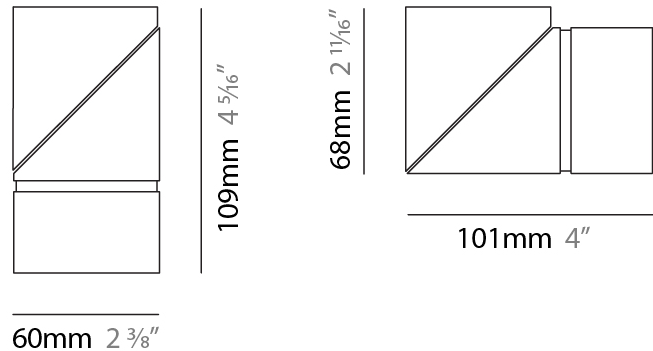

PROJECT	_____
TYPE	_____
SPECIFIER	_____
QUANTITY	_____
DATE	_____

BOB RECESSED

A7200006-

base number	Color Temperature	Finish Options	Lens Options

1. To build a product code in our configurator select the specify button on the base model # product page
2. To build a manual product code on this datasheet choose from the options listed below in blue font and add the suffix to the base model #

GENERAL

Series: Bob
Brand: Letroh
Division: Architectural
Mounting Type: Recessed
Mounting Location: Ceiling
Subcategory: Semi-Flush

PHYSICAL

Shape: Cylinder
Diameter (mm): 60
Diameter (in): 2 3/8
Length (mm): 109
Length (in): 4 5/16
Light Distribution: Adjustable / Downlight
Weight (kg): 0.60
Weight (lbs): 1.32
Fixture Finish: WHI / BLK
Fixture Material: Aluminum
Cut-out Measurements: 35mm/1 3/8"

ELECTRICAL

Lamp Type: LED
Input Wattage (W): 13.5
Total Output Wattage (W): 12.1
Dimming: Tri-Mode (Non-Dimming and Phase Dimming (120Vac only) and 0-10V Dimming)
Driver Included: Yes
Driver Location: Remote
Driver Type: Constant Current - Universal
Driver Class: Class 2
Input Voltage (V): 120 - 277
Constant Current (MA): 350

LED

Color Temperature (°K): 2700 / 3000
Max. Delivered Lumen (lm): 1100 / 1500
CRI: >90 CRI
Lamp Life (hrs): 50000

OPTICAL

Optic°: 30 / 40 / 60 / OV / RT / WW
Adjustability: Rotational 360°; Tilt 90°

RATINGS AND CERTIFICATIONS

Certified By: Certified for North American Standards
IP rating: IP20