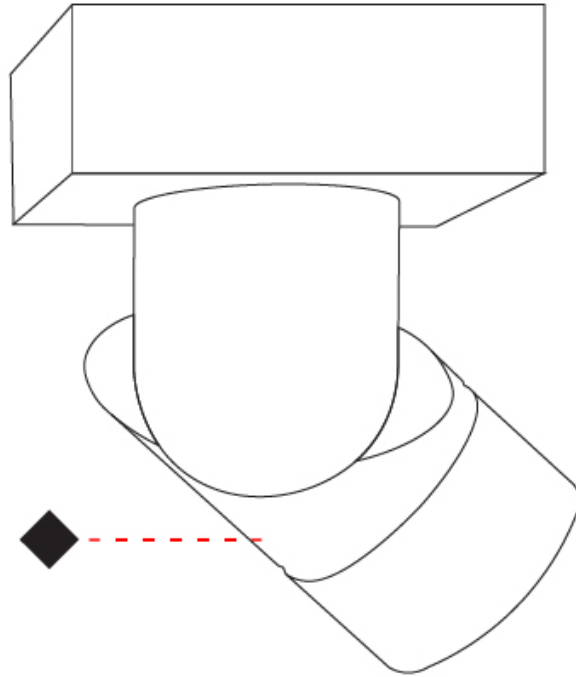

A7200004-

PROJECT

TYPE

SPECIFIER

QUANTITY

DATE

Disclaimer

white lamp head with white base and side, black lamp head with black base and side, black lamp head with silver base and black side