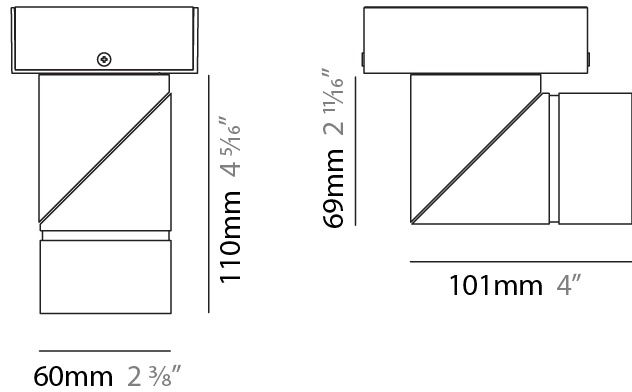

BOB SURFACE

A7200004-

base number   Color   Finish   Lens
Temperature   Options   Options

1. To build a product code in our configurator select the specify button on the base model # product page
2. To build a manual product code on this datasheet choose from the options listed below in blue font and add the suffix to the base model #

GENERAL

Series: Bob
Brand: Letroh
Division: Architectural
Mounting Type: Surface
Mounting Location: Ceiling
Subcategory: Semi-Flush

PHYSICAL

Shape: Cylinder
Diameter (mm): 60
Diameter (in): 2 ³/₈
Length (mm): 110
Length (in): 4 ⁵/₁₆
Depth (mm): 110
Depth (in): 4 ⁵/₁₆
Light Distribution: Adjustable / Direct
Weight (kg): 0.76
Weight (lbs): 1.67
Fixture Finish: WHI / BLK
Fixture Material: Aluminum

ELECTRICAL

Lamp Type: LED
Input Wattage (W): 20
Total Output Wattage (W): 17
Dimming: Tri-Mode (Non-Dimming and Phase Dimming (120Vac only) and 0-10V Dimming)
Driver Included: Yes
Driver Location: Integrated
Driver Type: Constant Current - Universal
Driver Class: Class 2
Input Voltage (V): 120 - 277
Constant Current (MA): 500

LED

Color Temperature (°K): 2700 / 3000
Max. Delivered Lumen (lm): 1800 / 1900
CRI: >90 CRI
Lamp Life (hrs): 50000

OPTICAL

Optic°: 30 / 40 60 / OV / RT / WW
Adjustability: Rotational 360°; Tilt 90°

RATINGS AND CERTIFICATIONS

Certified By: Certified for North American Standards
IP rating: IP20