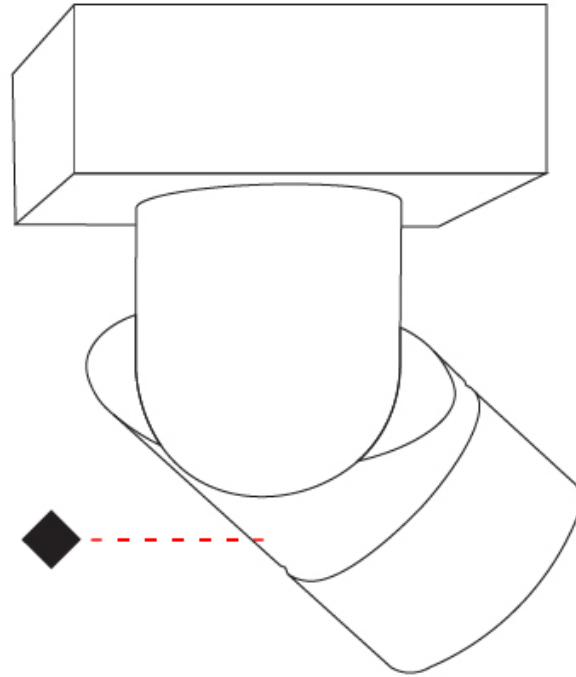

BOB SURFACE

A7200004-

PROJECT

TYPE

SPECIFIER

QUANTITY

DATE

Disclaimer

white lamp head with white base and side, black lamp head with black base and side, black lamp head with silver base and black side