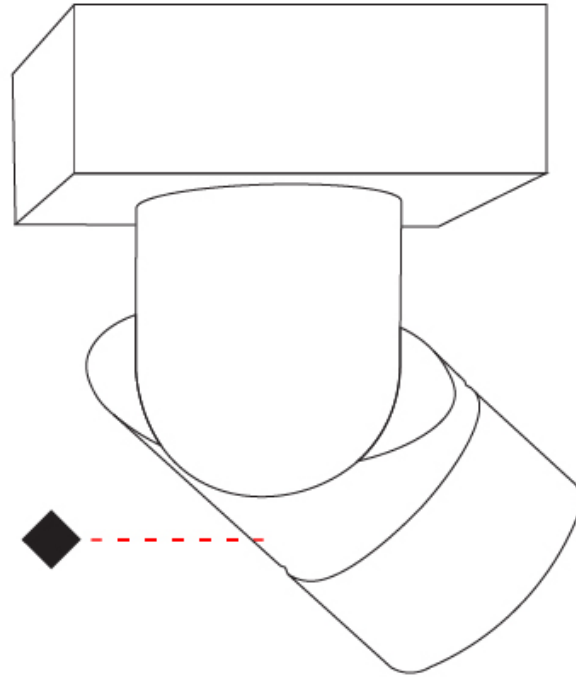

PROJECT	_____
TYPE	_____
SPECIFIER	_____
QUANTITY	_____
DATE	_____

Disclaimer

white lamp head with white base and side, black lamp head with black base and side, black lamp head with silver base and black side