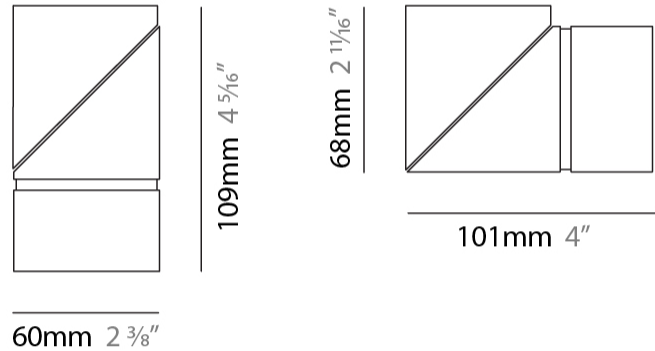

BOB RECESSED

A7200003-

base number   Color   Finish   Lens
Temperature   Options   Options

1. To build a product code in our configurator select the specify button on the base model # product page
2. To build a manual product code on this datasheet choose from the options listed below in blue font and add the suffix to the base model #

GENERAL

Series: Bob
Brand: Letroh
Division: Architectural
Mounting Type: Recessed
Mounting Location: Ceiling
Subcategory: Semi-Flush

PHYSICAL

Shape: Cylinder
Diameter (mm): 60
Diameter (in): 2 3/8
Length (mm): 109
Length (in): 4 5/16
Light Distribution: Adjustable / Downlight
Weight (kg): 0.60
Weight (lbs): 1.32
Fixture Finish: WHI / BLK
Fixture Material: Aluminum
Cut-out Measurements: 35mm/1 3/8"

ELECTRICAL

Lamp Type: LED
Input Wattage (W): 20
Total Output Wattage (W): 17
Dimming: Tri-Mode (Non-Dimming and Phase Dimming (120Vac only) and 0-10V Dimming)
Driver Included: Yes
Driver Location: Remote
Driver Type: Constant Current - Universal
Driver Class: Class 2
Input Voltage (V): 120 - 277
Constant Current (MA): 500
Constant Voltage (V): 33.9

LED

Color Temperature (°K): 2700 / 3000
Max. Delivered Lumen (lm): 1100 / 1500
CRI: >90 CRI
Lamp Life (hrs): 50000

OPTICAL

Optic°: 30 / 40 / 60 / OV / RT / WW
Adjustability: Rotational 360°; Tilt 90°

RATINGS AND CERTIFICATIONS

Certified By: Certified for North American Standards
IP rating: IP20