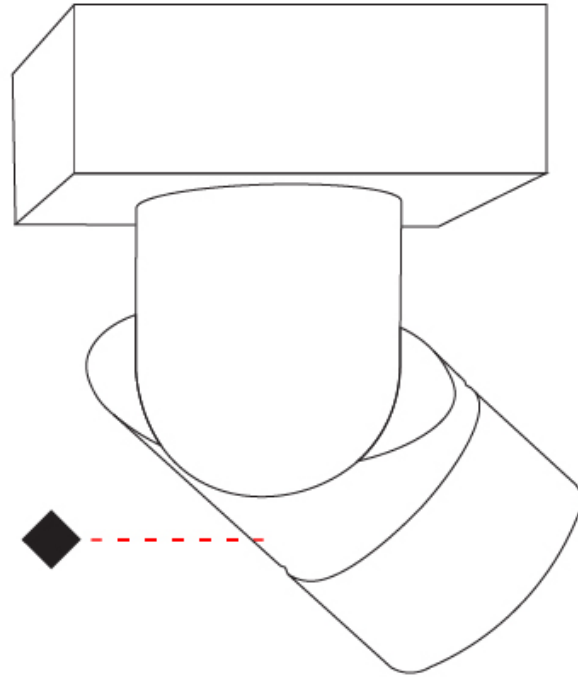

PROJECT

TYPE

SPECIFIER

QUANTITY

DATE

Disclaimer

white lamp head with white base and side, black lamp head with black base and side, black lamp head with silver base and black side