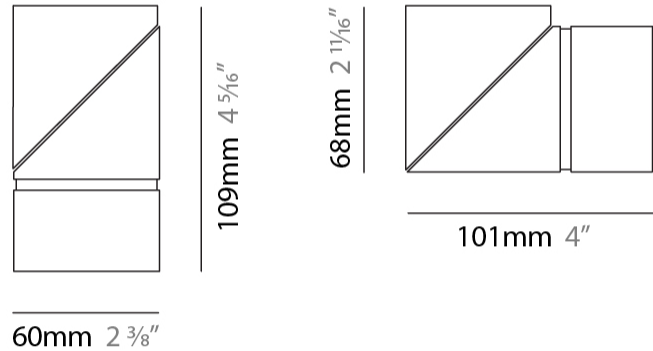

BOB RECESSED

A7200003-

base number   Color   Finish   Lens
Temperature   Options   Options

1. To build a product code in our configurator select the specify button on the base model # product page
2. To build a manual product code on this datasheet choose from the options listed below in blue font and add the suffix to the base model #

GENERAL

Series: Bob
Brand: Letroh
Division: Architectural
Mounting Type: Recessed
Mounting Location: Ceiling
Subcategory: Semi-Flush

PHYSICAL

Shape: Cylinder
Diameter (mm): 60
Diameter (in): 2 ³/₈
Length (mm): 109
Length (in): 4 ⁵/₁₆
Light Distribution: Adjustable / Downlight
Weight (kg): 0.60
Weight (lbs): 1.32
Fixture Finish: WHI / BLK
Fixture Material: Aluminum
Cut-out Measurements: 35mm/1 3/8"

ELECTRICAL

Lamp Type: LED
Input Wattage (W): 20
Total Output Wattage (W): 17
Dimming: Tri-Mode (Non-Dimming and Phase Dimming (120Vac only) and 0-10V Dimming)
Driver Included: Yes
Driver Location: Remote
Driver Type: Constant Current - Universal
Driver Class: Class 2
Input Voltage (V): 120 - 277
Constant Current (MA): 500
Constant Voltage (V): 33.9

LED

Color Temperature (°K): 2700 / 3000
Max. Delivered Lumen (lm): 1100 / 1500
CRI: >90 CRI
Lamp Life (hrs): 50000

OPTICAL

Optic°: 30 / 40 / 60 / OV / RT / WW
Adjustability: Rotational 360°; Tilt 90°

RATINGS AND CERTIFICATIONS

Certified By: Certified for North American Standards
IP rating: IP20