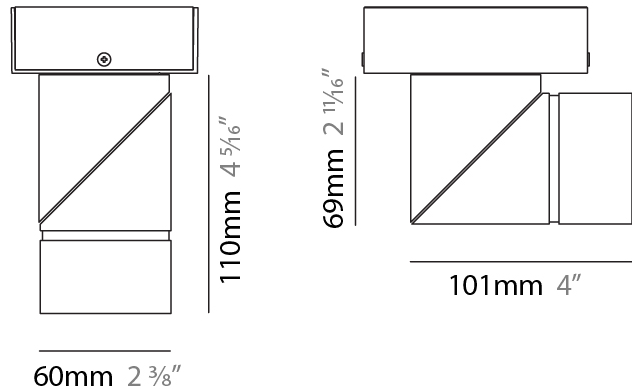

BOB SURFACE

A7200004-

base number	Color Temperature	Finish Options	Lens Options

1. To build a product code in our configurator select the specify button on the base model # product page
2. To build a manual product code on this datasheet choose from the options listed below in blue font and add the suffix to the base model #

GENERAL

Series: Bob
Partner: Letroh
Division: Architectural
Installation: Surface
Product Type: Spots
Mounting Location: Ceiling
Light Distribution: Adjustable

PHYSICAL

Aperture Sizes - Downlights: 2"
Shape: Cylinder
Diameter (mm): 60
Diameter (in): 2 3/8
Length (mm): 110
Length (in): 4 5/16
Depth (mm): 110
Depth (in): 4 5/16
Weight (kg): 0.76
Weight (lbs): 1.67
Fixture Finish: WHI / BLK
Fixture Material: Aluminum

ELECTRICAL

Lamp Type: LED
Input Wattage (W): 20
Total Output Wattage (W): 17
Dimming: Tri-Mode (Non-Dimming and Phase Dimming (120Vac only) and 0-10V Dimming)
Driver Included: Yes
Driver Location: Integrated
Driver Type: Constant Current - Universal
Driver Class: Class 2
Input Voltage (V): 120 - 277
Constant Current (MA): 500

LED

Color Temperature (°K): 2700 / 3000
Max. Delivered Lumen (lm): 1800 / 1900
CRI: >90 CRI
Lamp Life (hrs): 50000

OPTICAL

Optic: 30 / 40 60 / OV / RT / WW
Adjustability: Rotational 360°; Tilt 90°

RATINGS AND CERTIFICATIONS

Certified By: Certified for North American Standards
IP rating: IP20