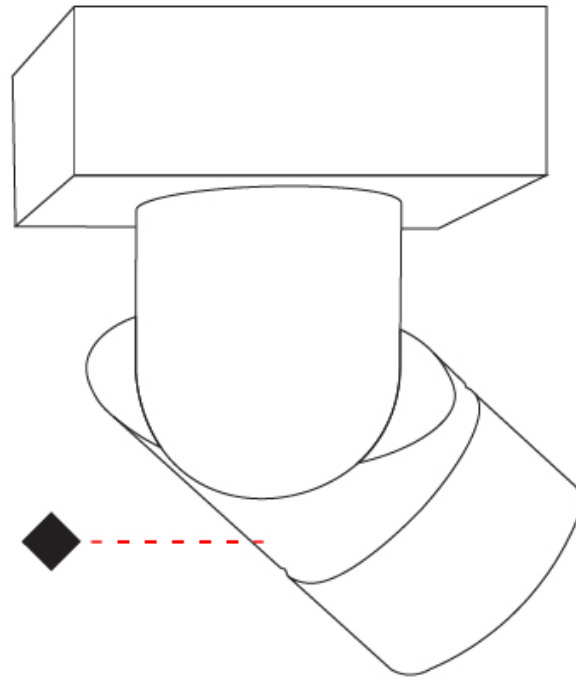

PROJECT

TYPE

SPECIFIER

QUANTITY

DATE

Disclaimer

white lamp head with white base and side, black lamp head with black base and side, black lamp head with silver base and black side