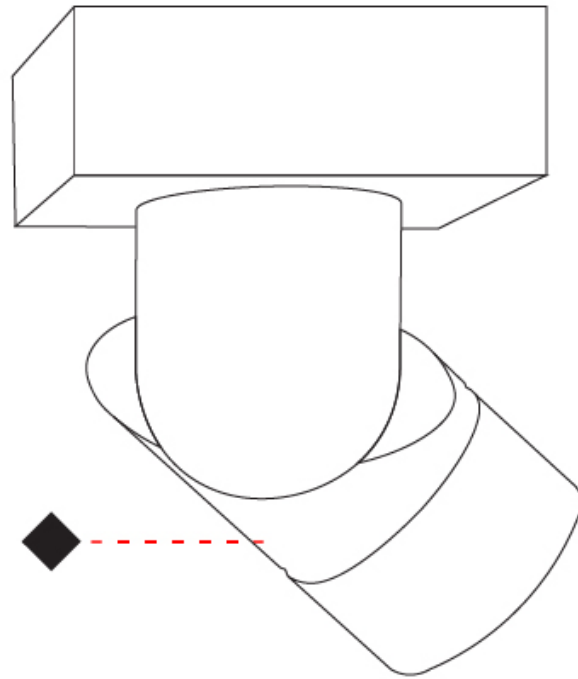

BOB SURFACE

A7200004-

PROJECT

TYPE

SPECIFIER

QUANTITY

DATE

Disclaimer

white lamp head with white base and side, black lamp head with black base and side, black lamp head with silver base and black side