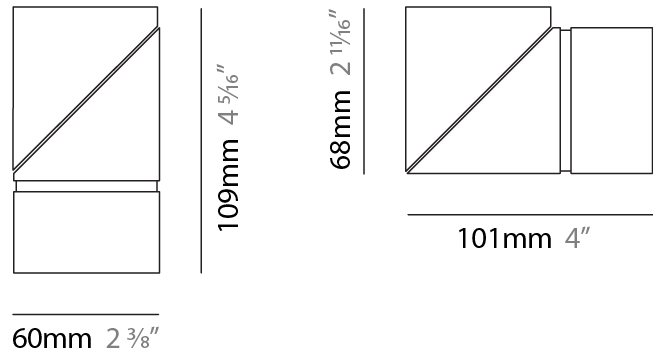

BOB RECESSED

A7200006-

base number   Color   Finish   Lens
Temperature   Options   Options

1. To build a product code in our configurator select the specify button on the base model # product page
2. To build a manual product code on this datasheet choose from the options listed below in blue font and add the suffix to the base model #

GENERAL

Series: Bob
Partner: Letroh
Division: Architectural
Installation: Recessed
Product Type: Spots
Mounting Location: Ceiling
Light Distribution: Adjustable

PHYSICAL

Aperture Sizes - Downlights: 2"
Shape: Cylinder
Diameter (mm): 60
Diameter (in): 2 3/8
Length (mm): 109
Length (in): 4 5/16
Weight (kg): 0.60
Weight (lbs): 1.32
Fixture Finish: WHI / BLK
Fixture Material: Aluminum
Cut-out Measurements: 35mm/1 3/8"

ELECTRICAL

Lamp Type: LED
Input Wattage (W): 13.5
Total Output Wattage (W): 12.1
Dimming: Tri-Mode (Non-Dimming and Phase Dimming (120Vac only) and 0-10V Dimming)
Driver Included: Yes
Driver Location: Remote
Driver Type: Constant Current - Universal
Driver Class: Class 2
Input Voltage (V): 120 - 277
Constant Current (MA): 350

LED

Color Temperature (°K): 2700 / 3000
Max. Delivered Lumen (lm): 1100 / 1500
CRI: >90 CRI
Lamp Life (hrs): 50000

OPTICAL

Optic°: 30 / 40 / 60 / OV / RT / WW
Adjustability: Rotational 360°; Tilt 90°

RATINGS AND CERTIFICATIONS

Certified By: Certified for North American Standards
IP rating: IP20