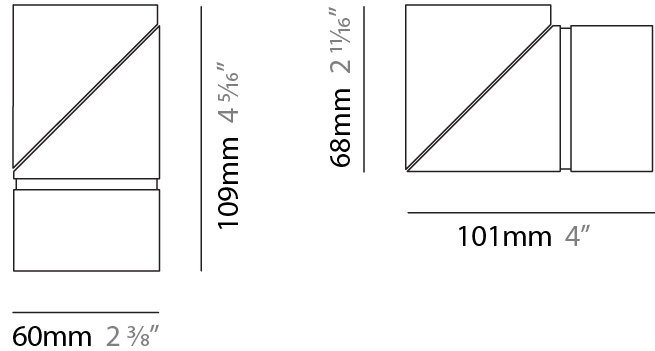

BOB RECESSED

A7200006-

base number   Color   Finish   Lens
Temperature   Options   Options

1. To build a product code in our configurator select the specify button on the base model # product page
2. To build a manual product code on this datasheet choose from the options listed below in blue font and add the suffix to the base model #

GENERAL

Series: Bob
Brand: Letroh
Division: Architectural
Mounting Type: Recessed
Mounting Location: Ceiling
Subcategory: Semi-Flush

PHYSICAL

Shape: Cylinder
Diameter (mm): 60
Diameter (in): 2 ³/₈
Length (mm): 109
Length (in): 4 ⁵/₁₆
Light Distribution: Adjustable / Downlight
Weight (kg): 0.60
Weight (lbs): 1.32
Fixture Finish: WHI / BLK
Fixture Material: Aluminum
Cut-out Measurements: 35mm/1 3/8"

ELECTRICAL

Lamp Type: LED
Input Wattage (W): 13.5
Total Output Wattage (W): 12.1
Dimming: Tri-Mode (Non-Dimming and Phase Dimming (120Vac only) and 0-10V Dimming)
Driver Included: Yes
Driver Location: Remote
Driver Type: Constant Current - Universal
Driver Class: Class 2
Input Voltage (V): 120 - 277
Constant Current (MA): 350

LED

Color Temperature (°K): 2700 / 3000
Max. Delivered Lumen (lm): 1100 / 1500
CRI: >90 CRI
Lamp Life (hrs): 50000

OPTICAL

Optic°: 30 / 40 / 60 / OV / RT / WW
Adjustability: Rotational 360°; Tilt 90°

RATINGS AND CERTIFICATIONS

Certified By: Certified for North American Standards
IP rating: IP20

PROJECT
TYPE
SPECIFIER
QUANTITY
DATE