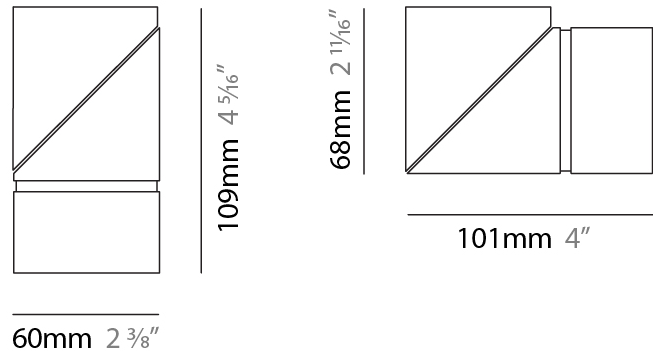

PROJECT	_____
TYPE	_____
SPECIFIER	_____
QUANTITY	_____
DATE	_____

BOB RECESSED

A7200006-

base number	Color	Finish	Lens
	Temperature	Options	Options

1. To build a product code in our configurator select the specify button on the base model # product page
2. To build a manual product code on this datasheet choose from the options listed below in blue font and add the suffix to the base model #

GENERAL

Series: Bob
Brand: Letroh
Division: Architectural
Mounting Type: Recessed
Mounting Location: Ceiling
Subcategory: Semi-Flush

PHYSICAL

Shape: Cylinder
Diameter (mm): 60
Diameter (in): 2 3/8
Length (mm): 109
Length (in): 4 5/16
Light Distribution: Adjustable / Downlight
Weight (kg): 0.60
Weight (lbs): 1.32
Fixture Finish: WHI / BLK
Fixture Material: Aluminum
Cut-out Measurements: 35mm/1 3/8"

ELECTRICAL

Lamp Type: LED
Input Wattage (W): 13.5
Total Output Wattage (W): 12.1
Dimming: Tri-Mode (Non-Dimming and Phase Dimming (120Vac only) and 0-10V Dimming)
Driver Included: Yes
Driver Location: Remote
Driver Type: Constant Current - Universal
Driver Class: Class 2
Input Voltage (V): 120 - 277
Constant Current (MA): 350

LED

Color Temperature (°K): 2700 / 3000
Max. Delivered Lumen (lm): 1100 / 1500
CRI: >90 CRI
Lamp Life (hrs): 50000

OPTICAL

Optic°: 30 / 40 / 60 / OV / RT / WW
Adjustability: Rotational 360°; Tilt 90°

RATINGS AND CERTIFICATIONS

Certified By: Certified for North American Standards
IP rating: IP20