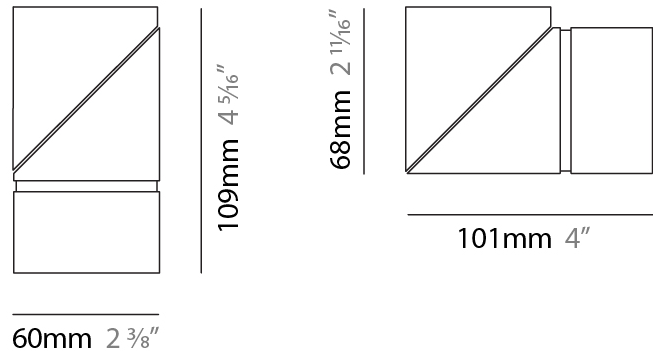

BOB RECESSED

A7200006-

base number   Color   Finish   Lens
Temperature   Options   Options

1. To build a product code in our configurator select the specify button on the base model # product page
2. To build a manual product code on this datasheet choose from the options listed below in blue font and add the suffix to the base model #

GENERAL

Series: Bob
Partner: Letroh
Division: Architectural
Installation: Recessed
Product Type: Spots
Mounting Location: Ceiling
Light Distribution: Adjustable

PHYSICAL

Aperture Sizes - Downlights: 2"
Shape: Cylinder
Diameter (mm): 60
Diameter (in): 2 3/8"
Length (mm): 109
Length (in): 4 5/16"
Weight (kg): 0.60
Weight (lbs): 1.32
Fixture Finish: WHI / BLK
Fixture Material: Aluminum
Cut-out Measurements: 35mm/1 3/8"

ELECTRICAL

Lamp Type: LED
Input Wattage (W): 13.5
Total Output Wattage (W): 12.1
Dimming: Tri-Mode (Non-Dimming and Phase Dimming (120Vac only) and 0-10V Dimming)
Driver Included: Yes
Driver Location: Remote
Driver Type: Constant Current - Universal
Driver Class: Class 2
Input Voltage (V): 120 - 277
Constant Current (MA): 350

LED

Color Temperature (°K): 2700 / 3000
Max. Delivered Lumen (lm): 1100 / 1500
CRI: >90 CRI
Lamp Life (hrs): 50000

OPTICAL

Optic: 30 / 40 / 60 / OV / RT / WW
Adjustability: Rotational 360°; Tilt 90°

RATINGS AND CERTIFICATIONS

Certified By: Certified for North American Standards
IP rating: IP20