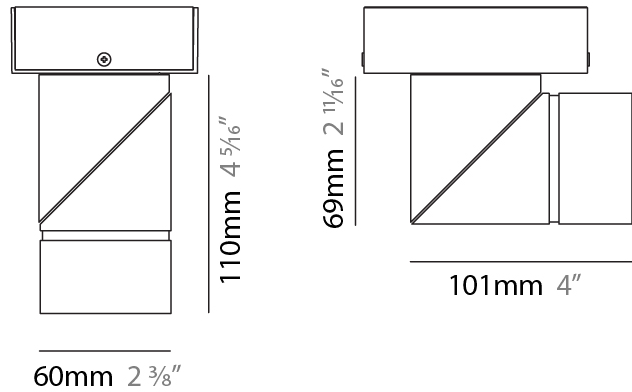

BOB SURFACE

A7200004-

base number   Color   Finish   Lens
Temperature   Options   Options

1. To build a product code in our configurator select the specify button on the base model # product page
2. To build a manual product code on this datasheet choose from the options listed below in blue font and add the suffix to the base model #

GENERAL

Series: Bob
Partner: Letroh
Division: Architectural
Installation: Surface
Product Type: Spots
Mounting Location: Ceiling
Light Distribution: Adjustable

PHYSICAL

Aperture Sizes - Downlights: 2"
Shape: Cylinder
Diameter (mm): 60
Diameter (in): 2 3/8
Length (mm): 110
Length (in): 4 5/16
Depth (mm): 110
Depth (in): 4 5/16
Weight (kg): 0.76
Weight (lbs): 1.67
Fixture Finish: WHI / BLK
Fixture Material: Aluminum

ELECTRICAL

Lamp Type: LED
Input Wattage (W): 20
Total Output Wattage (W): 17
Dimming: Tri-Mode (Non-Dimming and Phase Dimming (120Vac only) and 0-10V Dimming)
Driver Included: Yes
Driver Location: Integrated
Driver Type: Constant Current - Universal
Driver Class: Class 2
Input Voltage (V): 120 - 277
Constant Current (MA): 500

LED

Color Temperature (°K): 2700 / 3000
Max. Delivered Lumen (lm): 1800 / 1900
CRI: >90 CRI
Lamp Life (hrs): 50000

OPTICAL

Optic: 30 / 40 60 / OV / RT / WW
Adjustability: Rotational 360°; Tilt 90°

RATINGS AND CERTIFICATIONS

Certified By: Certified for North American Standards
IP rating: IP20

PROJECT
TYPE
SPECIFIER
QUANTITY
DATE