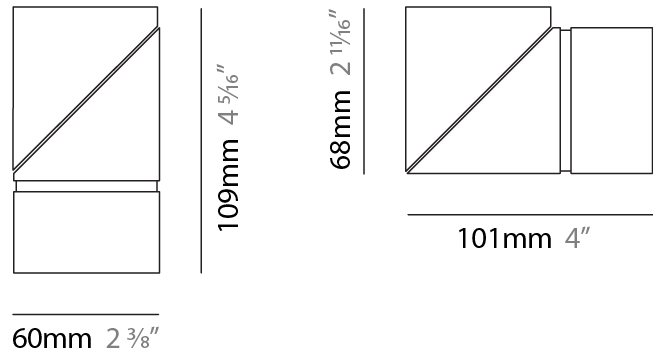

PROJECT
TYPE
SPECIFIER
QUANTITY
DATE

BOB RECESSED

A7200006-

base number   Color   Finish   Lens
Temperature   Options   Options

1. To build a product code in our configurator select the specify button on the base model # product page
2. To build a manual product code on this datasheet choose from the options listed below in blue font and add the suffix to the base model #

GENERAL

Series: Bob
Partner: Letroh
Division: Architectural
Installation: Recessed
Product Type: Spots
Mounting Location: Ceiling
Light Distribution: Adjustable

PHYSICAL

Aperture Sizes - Downlights: 2"
Shape: Cylinder
Diameter (mm): 60
Diameter (in): 2 3/8"
Length (mm): 109
Length (in): 4 5/16"
Weight (kg): 0.60
Weight (lbs): 1.32
Fixture Finish: WHI / BLK
Fixture Material: Aluminum
Cut-out Measurements: 35mm/1 3/8"

ELECTRICAL

Lamp Type: LED
Input Wattage (W): 13.5
Total Output Wattage (W): 12.1
Dimming: Tri-Mode (Non-Dimming and Phase Dimming (120Vac only) and 0-10V Dimming)
Driver Included: Yes
Driver Location: Remote
Driver Type: Constant Current - Universal
Driver Class: Class 2
Input Voltage (V): 120 - 277
Constant Current (MA): 350

LED

Color Temperature (°K): 2700 / 3000
Max. Delivered Lumen (lm): 1100 / 1500
CRI: >90 CRI
Lamp Life (hrs): 50000

OPTICAL

Optic: 30 / 40 / 60 / OV / RT / WW
Adjustability: Rotational 360°; Tilt 90°

RATINGS AND CERTIFICATIONS

Certified By: Certified for North American Standards
IP rating: IP20