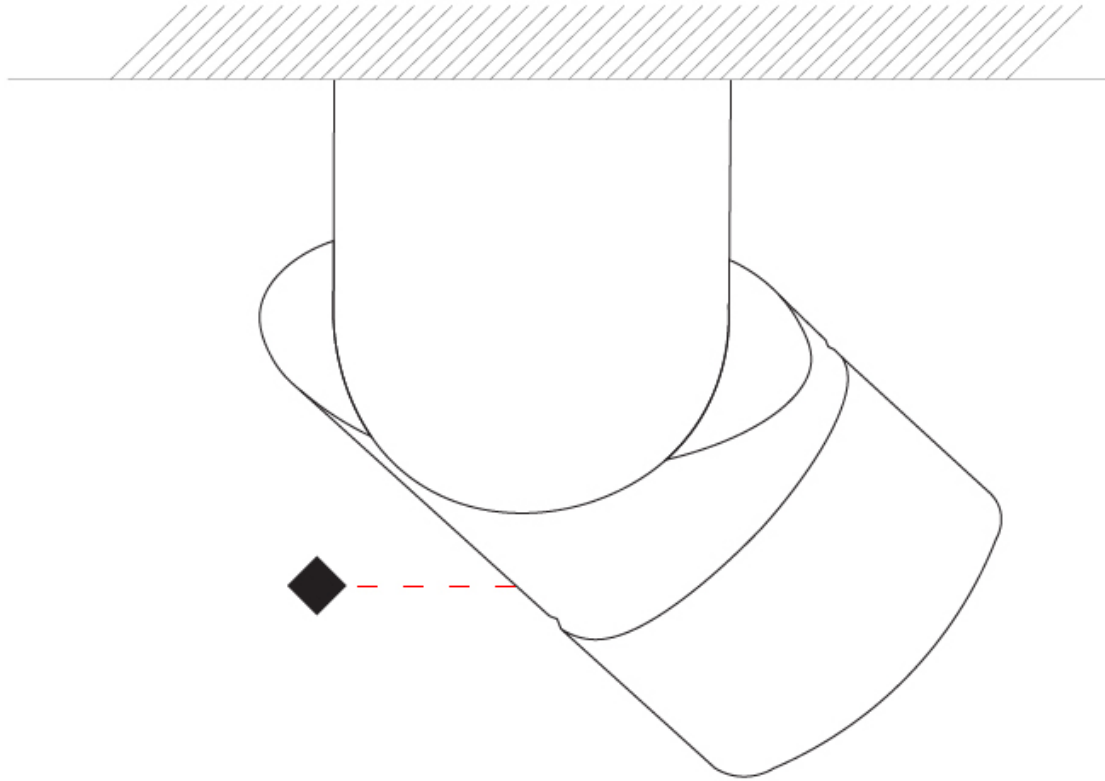

BOB RECESSED

A7200006-

PROJECT

TYPE

SPECIFIER

QUANTITY

DATE

Disclaimer

white lamp head with white base and side, black lamp head with black base and side, black lamp head with silver base and black side